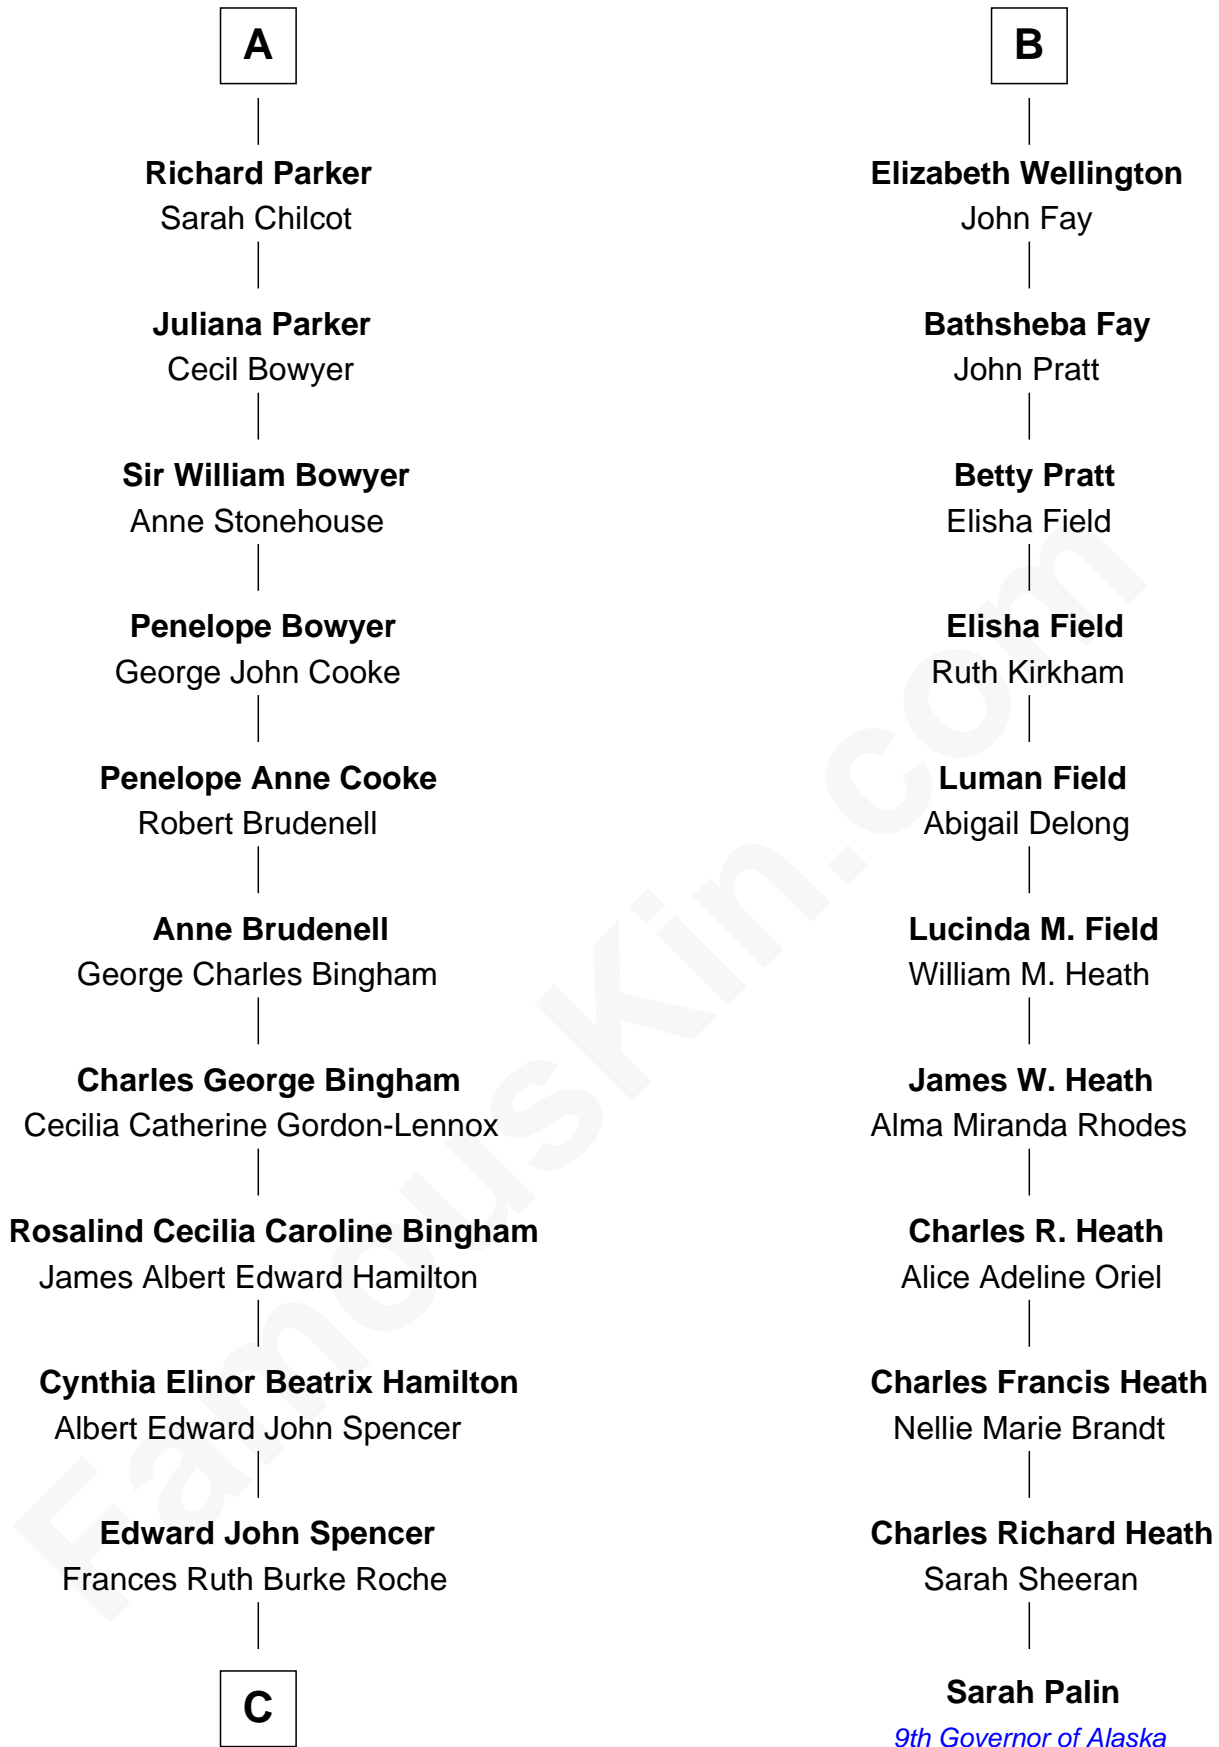

FamousKin.com Relationship Chart of

Prince William

Prince of Wales

17th cousin 1 time removed of

Sarah Palin

9th Governor of Alaska

Sir William Brandon

Elizabeth Wingfield

C

Princess Diana Frances Spencer
Charles III, King of the United Kingdom

Prince William
Prince of Wales

FamousKin.com