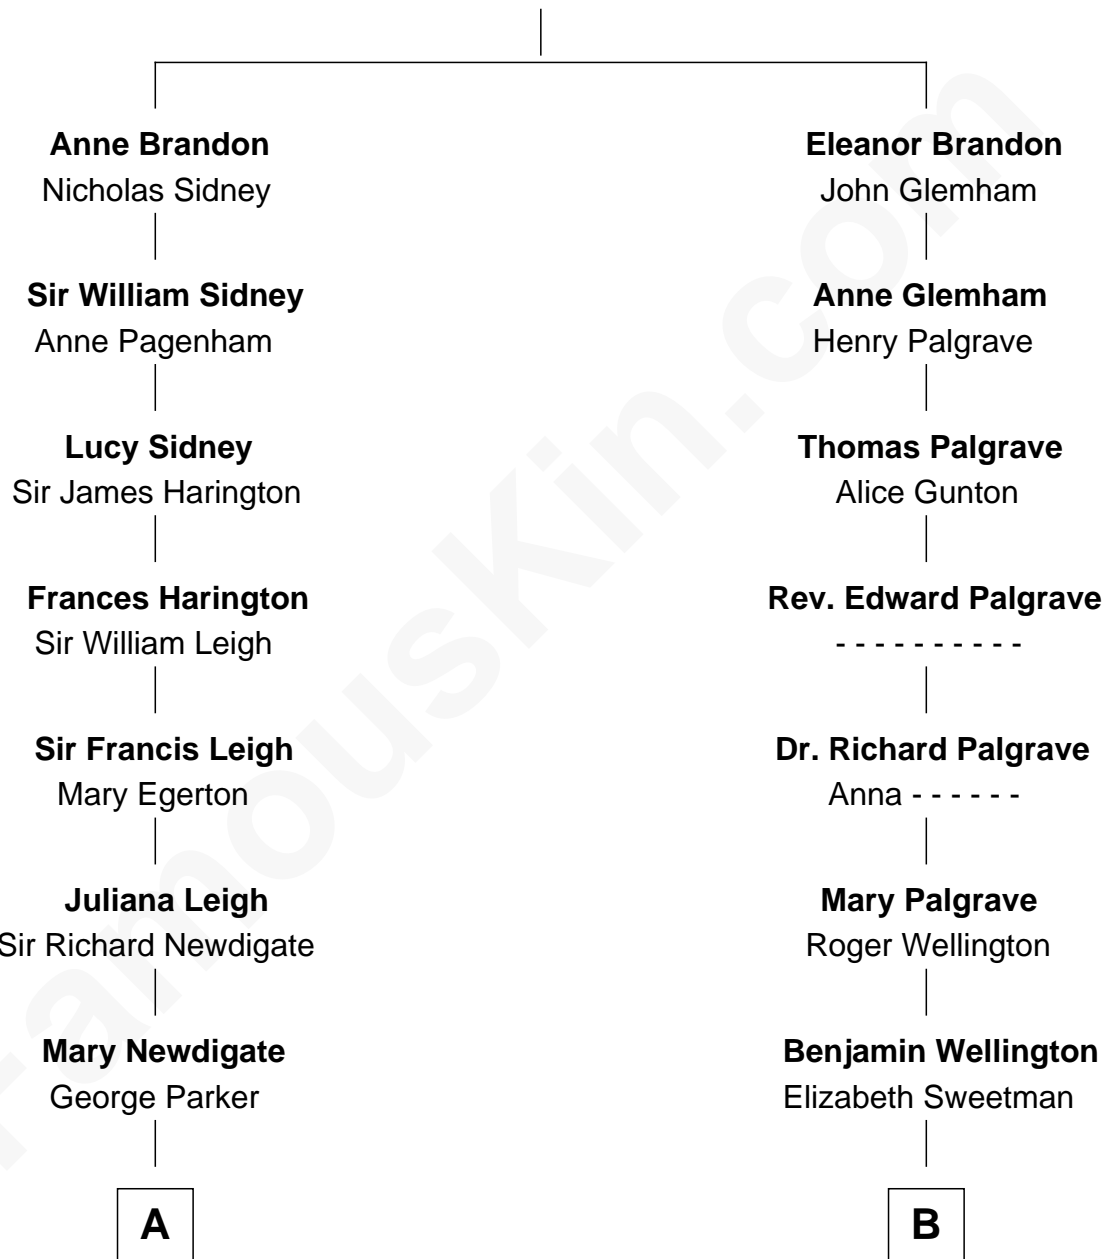

FamousKin.com Relationship Chart of

Prince William

Prince of Wales

17th cousin 1 time removed of

Sarah Palin

9th Governor of Alaska

Sir William Brandon

Elizabeth Wingfield

C

Princess Diana Frances Spencer
Charles III, King of the United Kingdom

Prince William
Prince of Wales

FamousKin.com