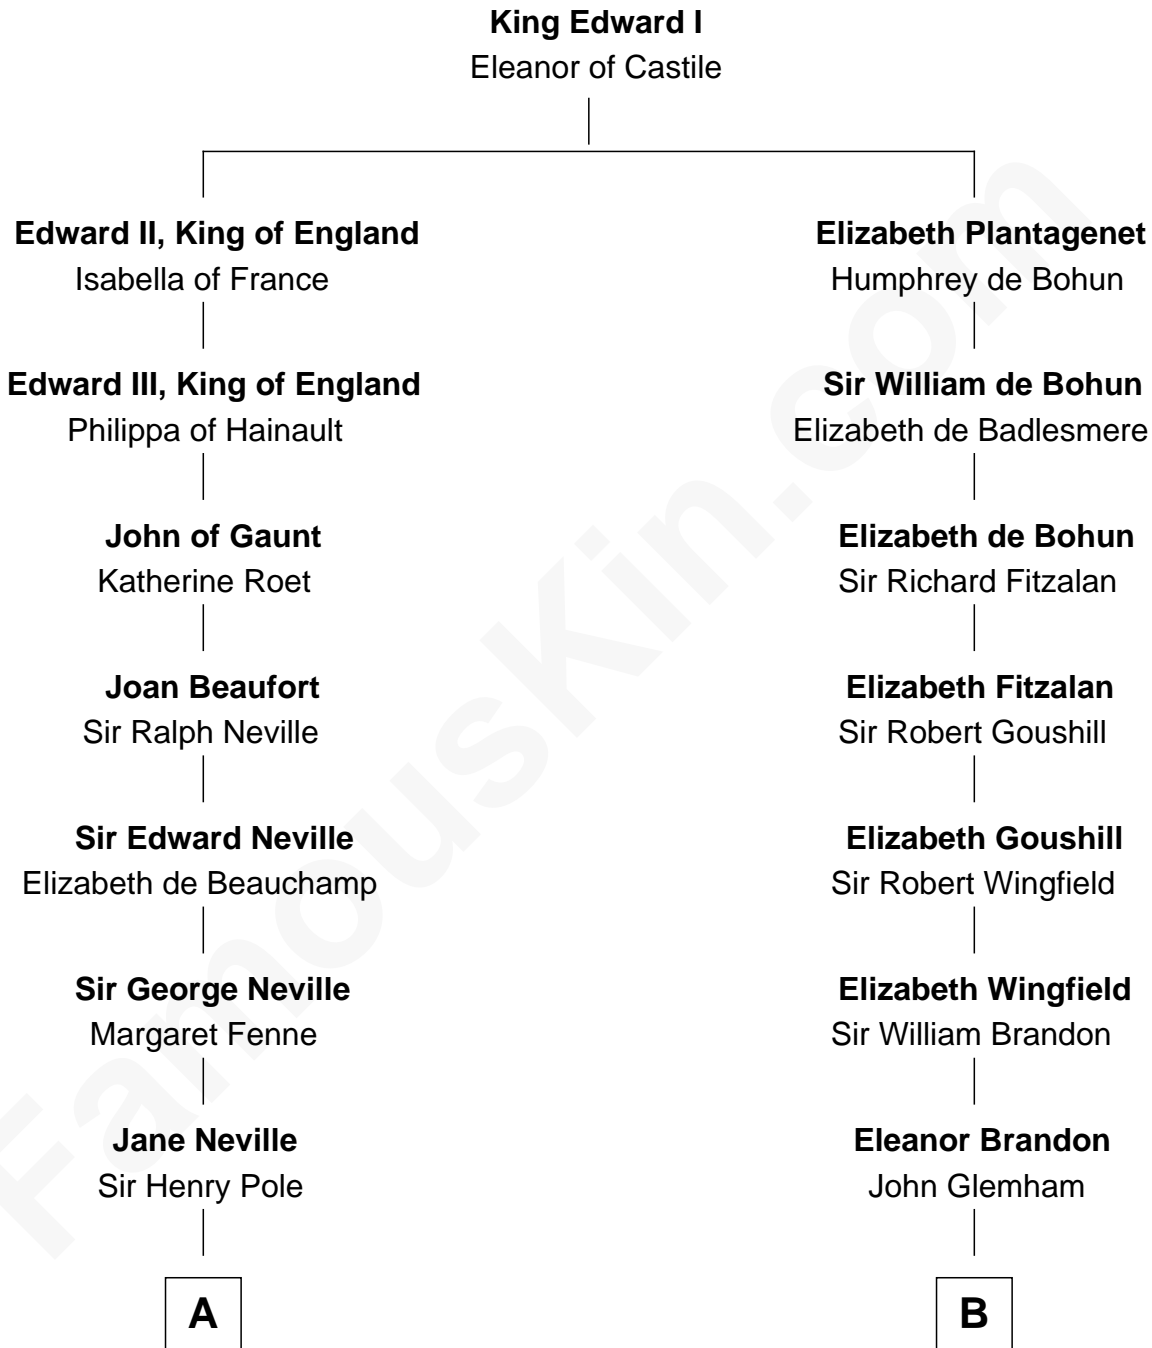

FamousKin.com Relationship Chart of

Prince William

Prince of Wales

17th cousin 4 times removed of

Shubael D. Childs

Founder of S.D. Childs & Company

C

Charles Robert Spencer

Margaret Baring

Albert Edward John Spencer

Cynthia Elinor Beatrix Hamilton

Edward John Spencer

Frances Ruth Burke Roche

Princess Diana Frances Spencer

Charles III, King of the United Kingdom

Prince William