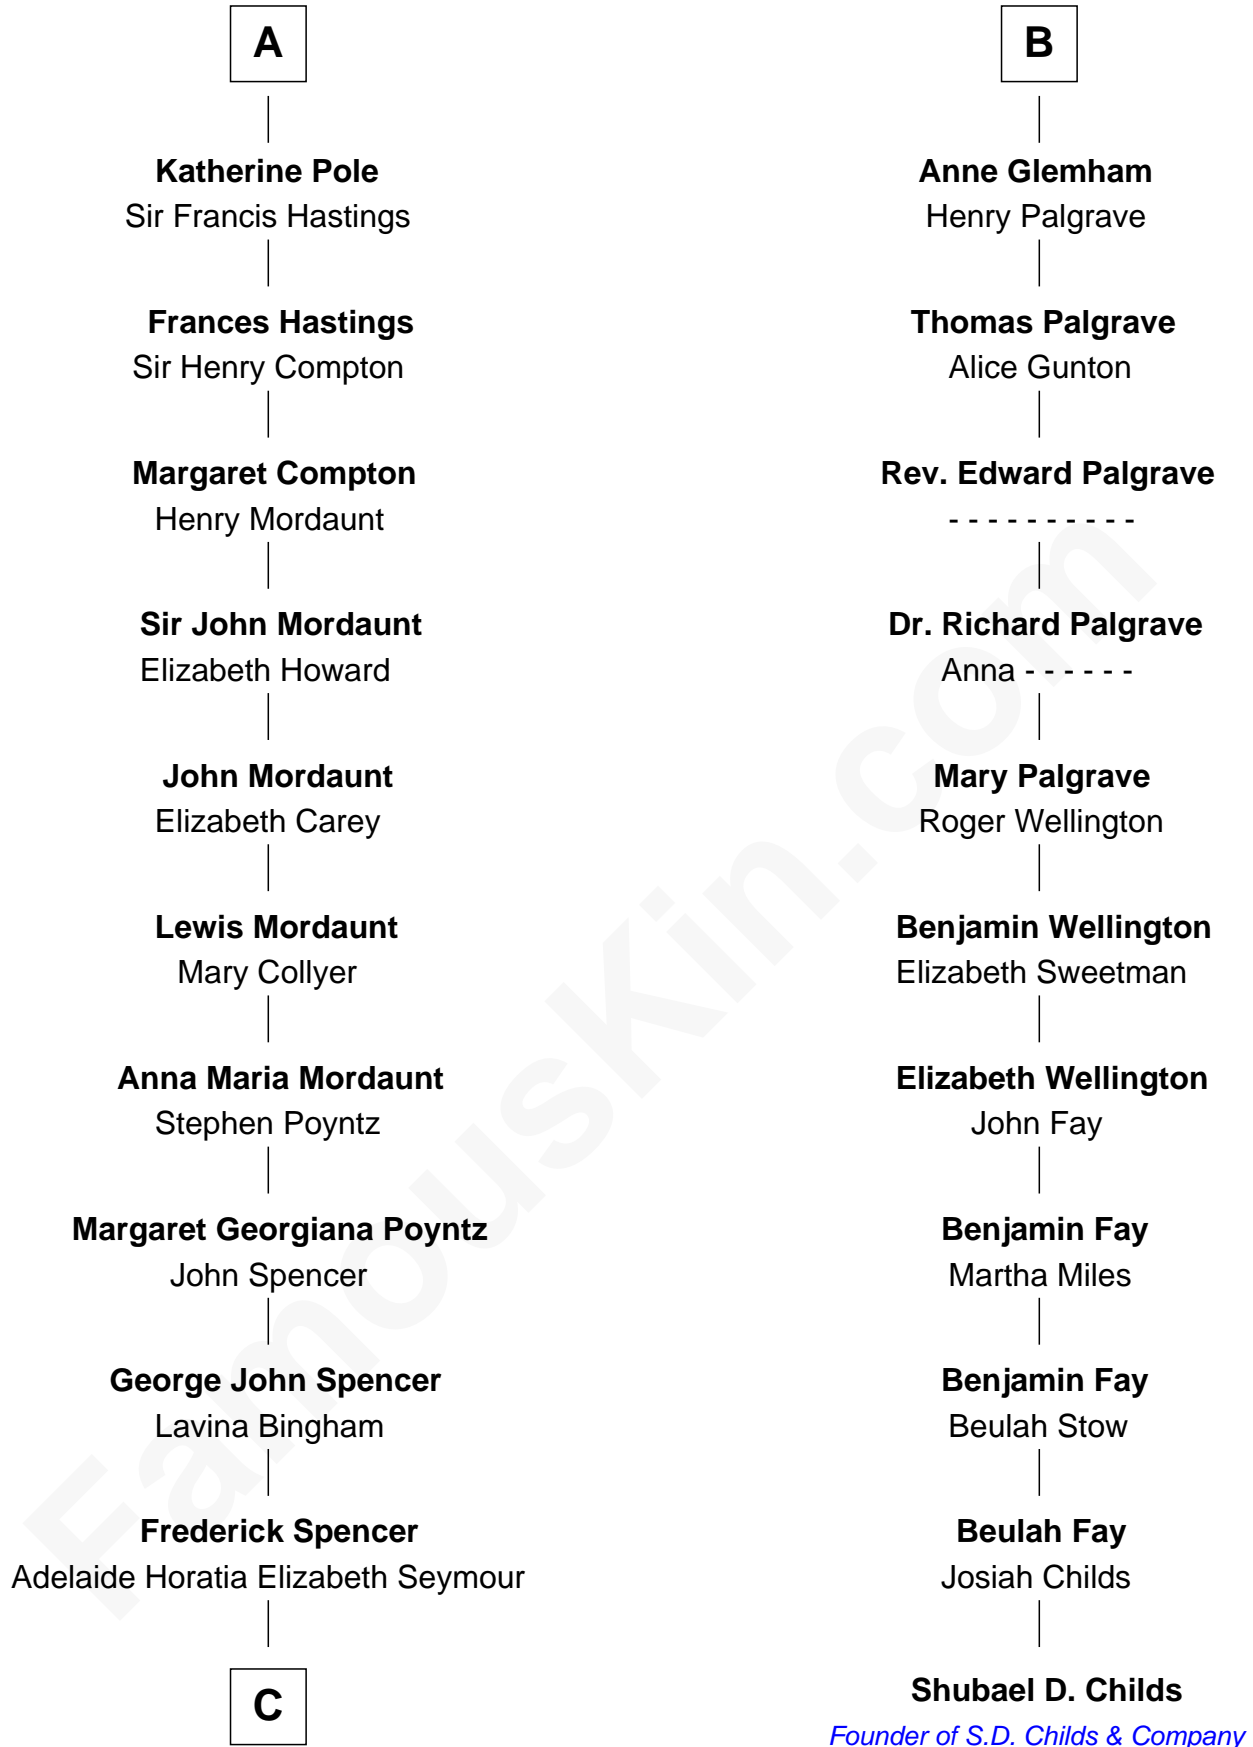

FamousKin.com Relationship Chart of

Prince William

Prince of Wales

17th cousin 4 times removed of

Shubael D. Childs

Founder of S.D. Childs & Company

C

Charles Robert Spencer

Margaret Baring

Albert Edward John Spencer

Cynthia Elinor Beatrix Hamilton

Edward John Spencer

Frances Ruth Burke Roche

Princess Diana Frances Spencer

Charles III, King of the United Kingdom

Prince William