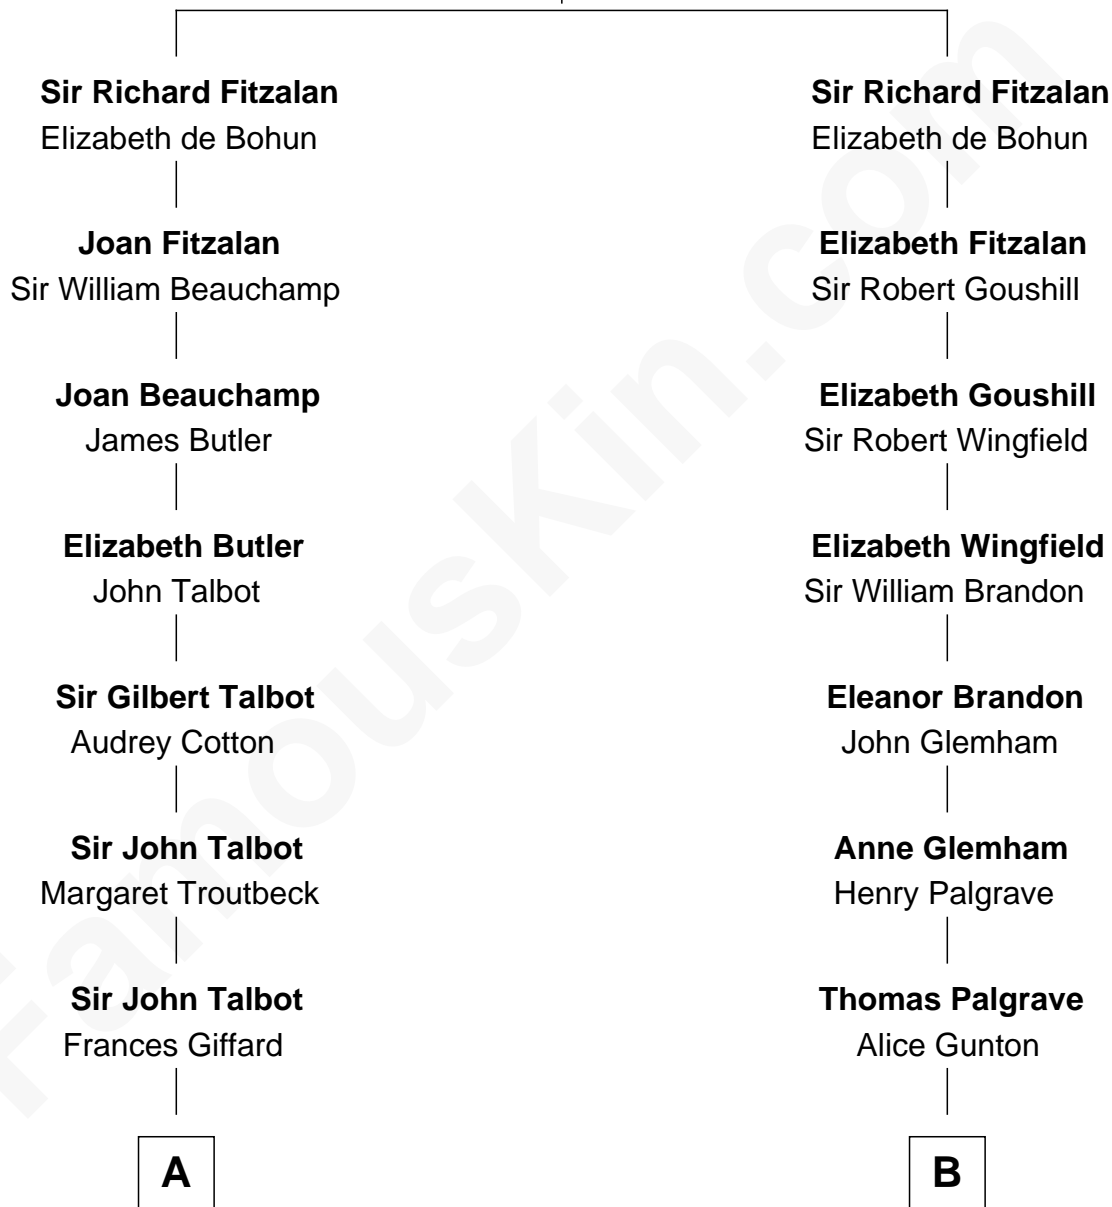

FamousKin.com Relationship Chart of

Prince William

Prince of Wales

15th cousin 5 times removed of

Shubael D. Childs

Founder of S.D. Childs & Company

Richard Fitzalan
Eleanor Plantagenet

C

Elizabeth Bowes-Lyon

George VI, King of the United Kingdom

Elizabeth II, Queen of the United Kingdom

Prince Philip of Edinburgh

Charles III, King of the United Kingdom

Princess Diana Frances Spencer

Prince William