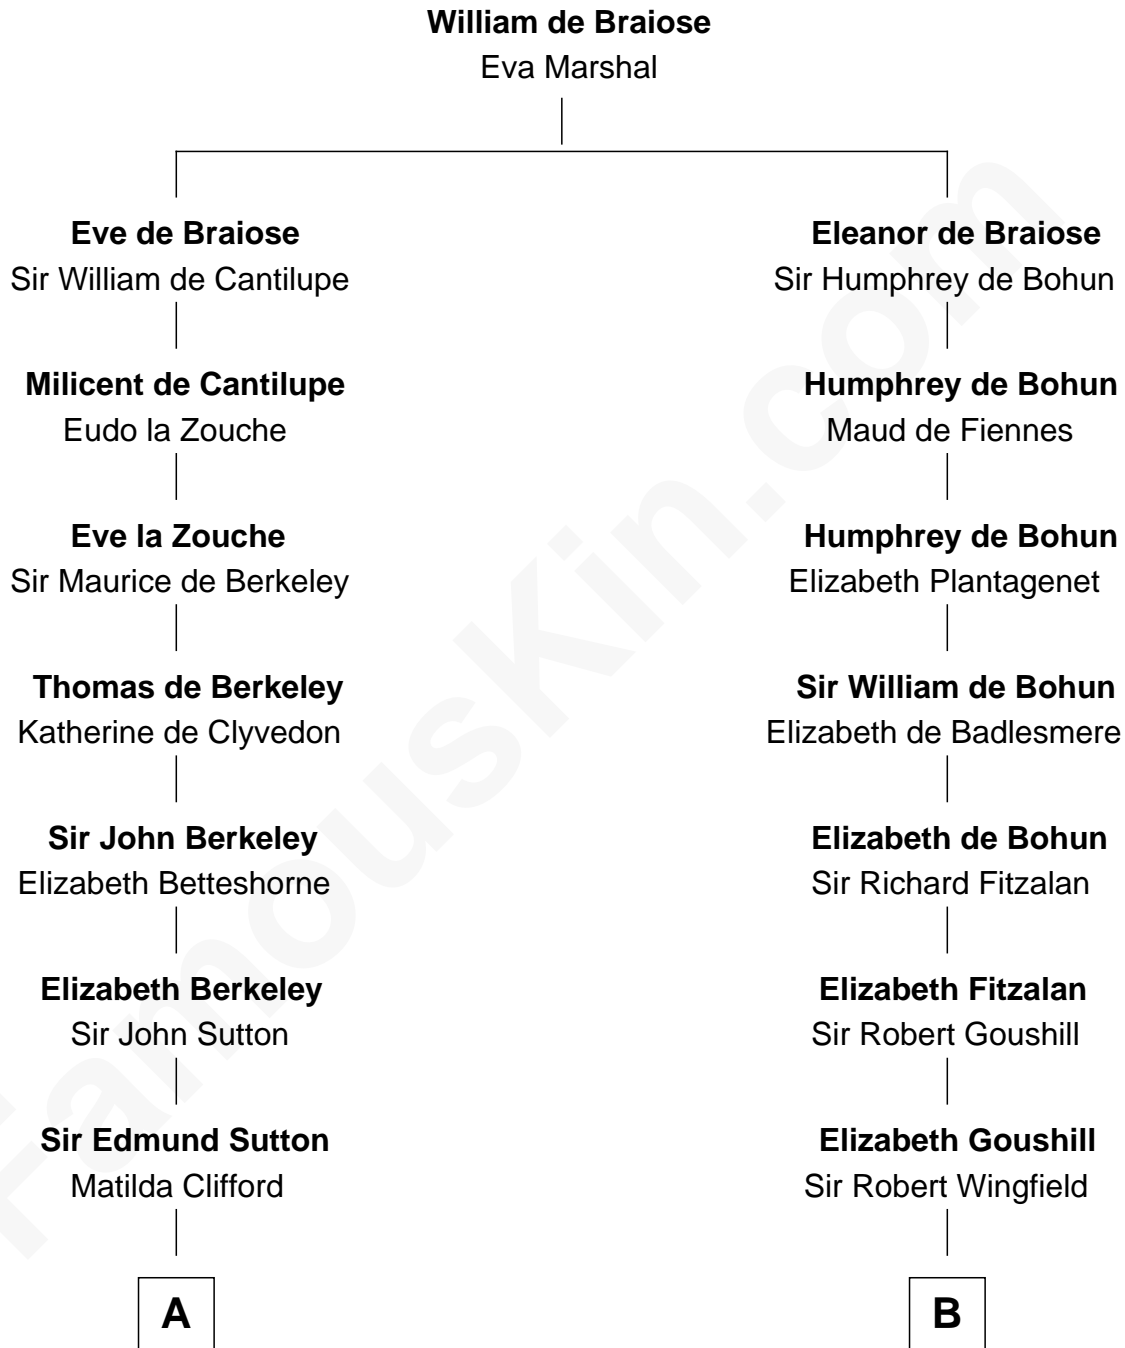

FamousKin.com
Relationship Chart of
Prince William
Prince of Wales

19th cousin 2 times removed of

Shubael D. Childs
Founder of S.D. Childs & Company

C

Charles Robert Spencer

Margaret Baring

Albert Edward John Spencer

Cynthia Elinor Beatrix Hamilton

Edward John Spencer

Frances Ruth Burke Roche

Princess Diana Frances Spencer

Charles III, King of the United Kingdom

Prince William

Prince of Wales

D