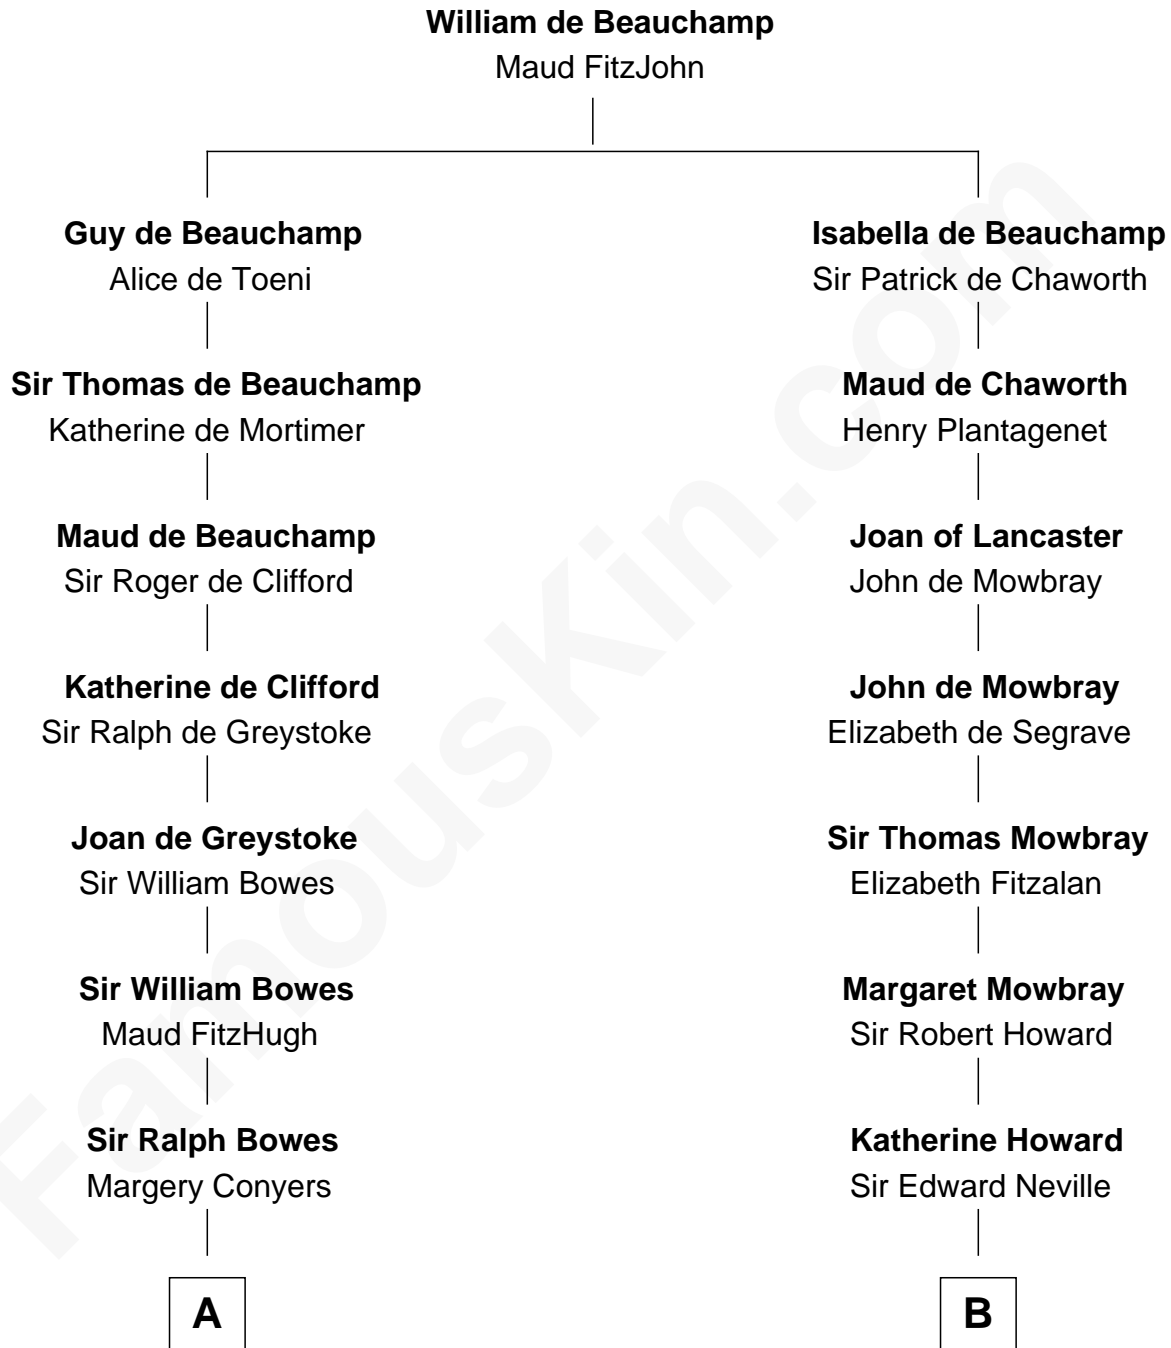

FamousKin.com

Relationship Chart of

Prince William

Prince of Wales

17th cousin 4 times removed of

Thomas Jefferson

3rd U.S. President and Signer of the Declaration of Independence

C

Claude George Bowes-Lyon
Cecilia Nina Cavendish-Bentinck

Elizabeth Bowes-Lyon
George VI, King of the United Kingdom

Elizabeth II, Queen of the United Kingdom
Prince Philip of Edinburgh

Charles III, King of the United Kingdom
Princess Diana Frances Spencer