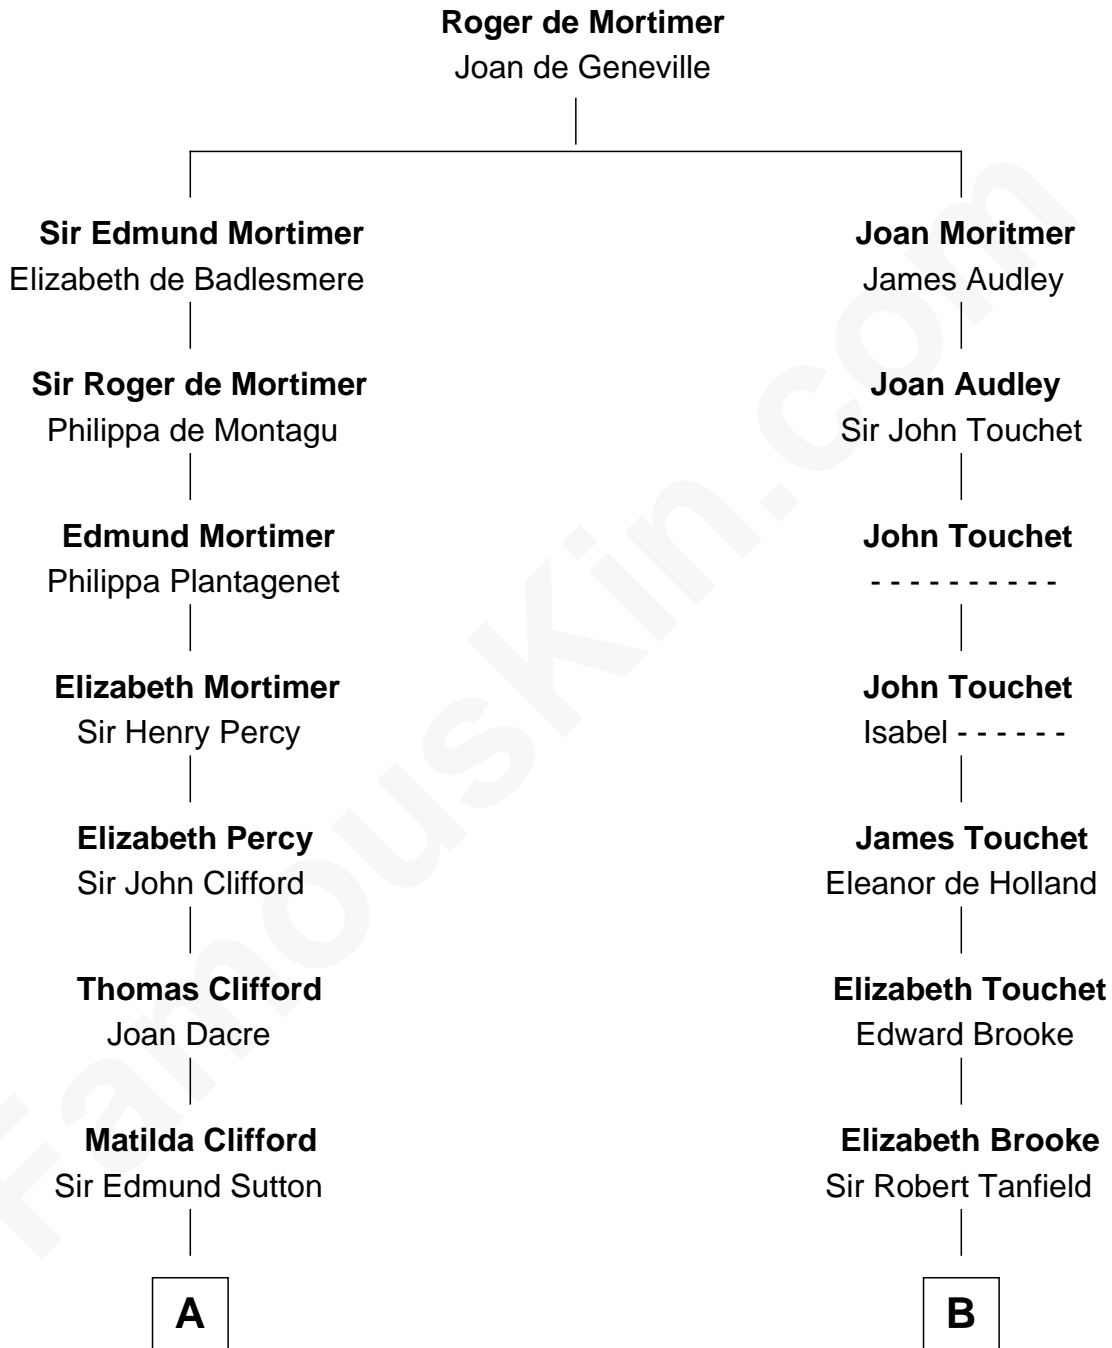

## Relationship Chart of

### Prince William

*Prince of Wales*

17th cousin 4 times removed of

### Thomas Jefferson

*3rd U.S. President and Signer of the Declaration of Independence*

**C**

—  
**Charles Robert Spencer**

Margaret Baring

—  
**Albert Edward John Spencer**

Cynthia Elinor Beatrix Hamilton

—  
**Edward John Spencer**

Frances Ruth Burke Roche

—  
**Princess Diana Frances Spencer**

Charles III, King of the United Kingdom

—  
**Prince William**

*Prince of Wales*