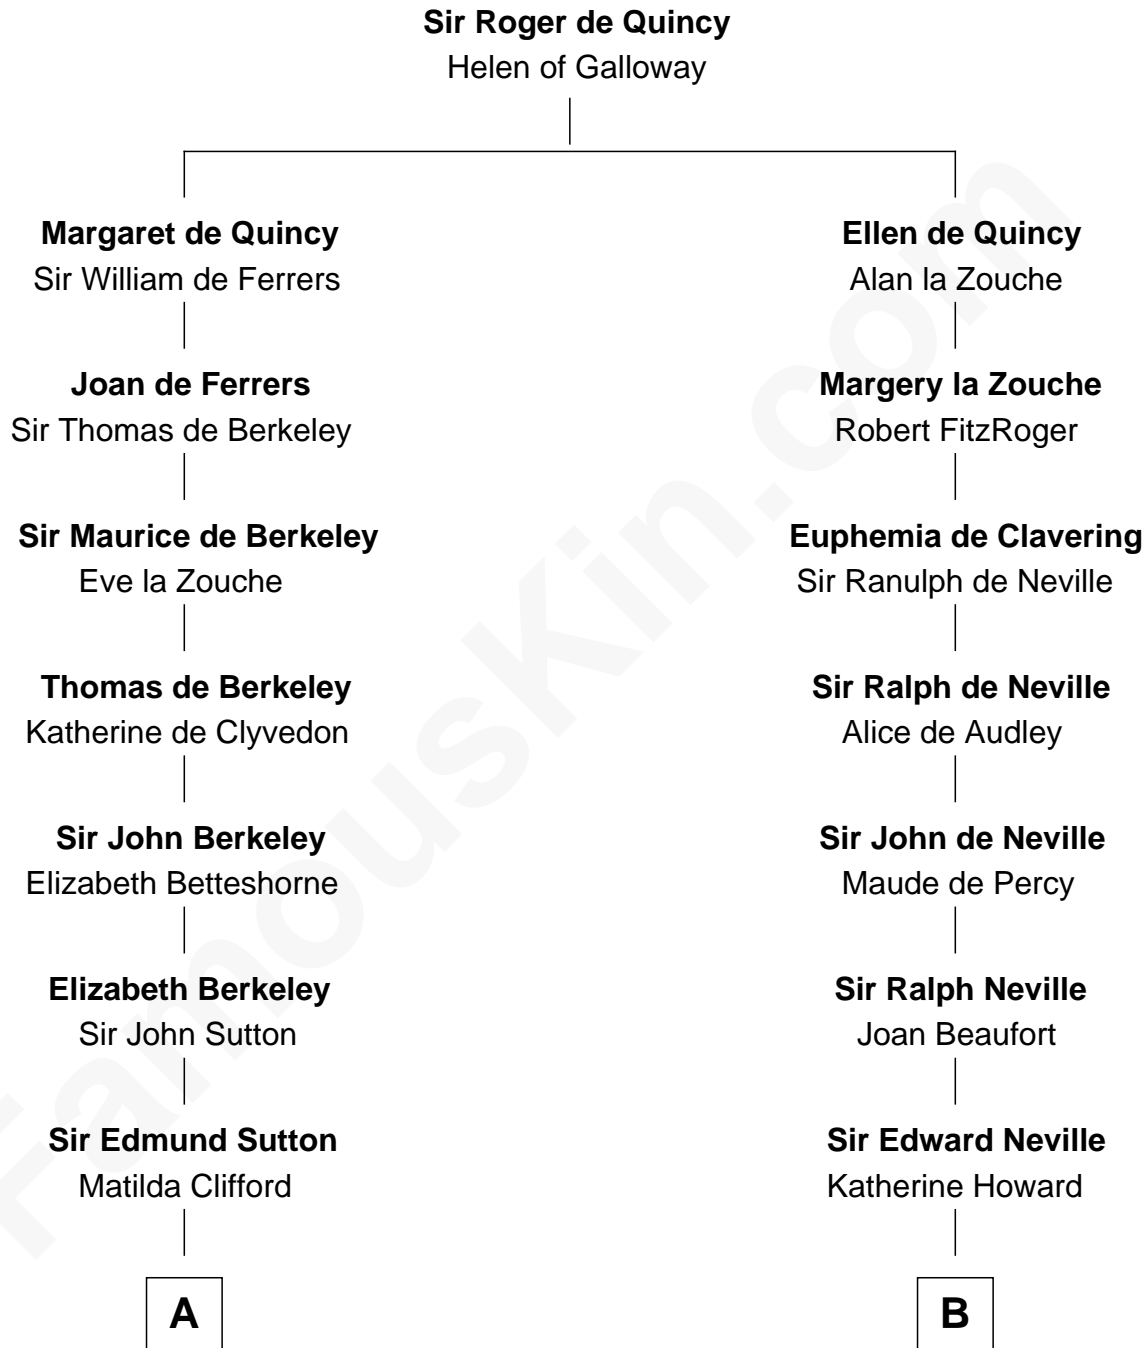

FamousKin.com

Relationship Chart of

Prince William

Prince of Wales

17th cousin 4 times removed of

Thomas Jefferson

3rd U.S. President and Signer of the Declaration of Independence

C

—
Charles Robert Spencer

Margaret Baring

—
Albert Edward John Spencer

Cynthia Elinor Beatrix Hamilton

—
Edward John Spencer

Frances Ruth Burke Roche

—
Princess Diana Frances Spencer

Charles III, King of the United Kingdom