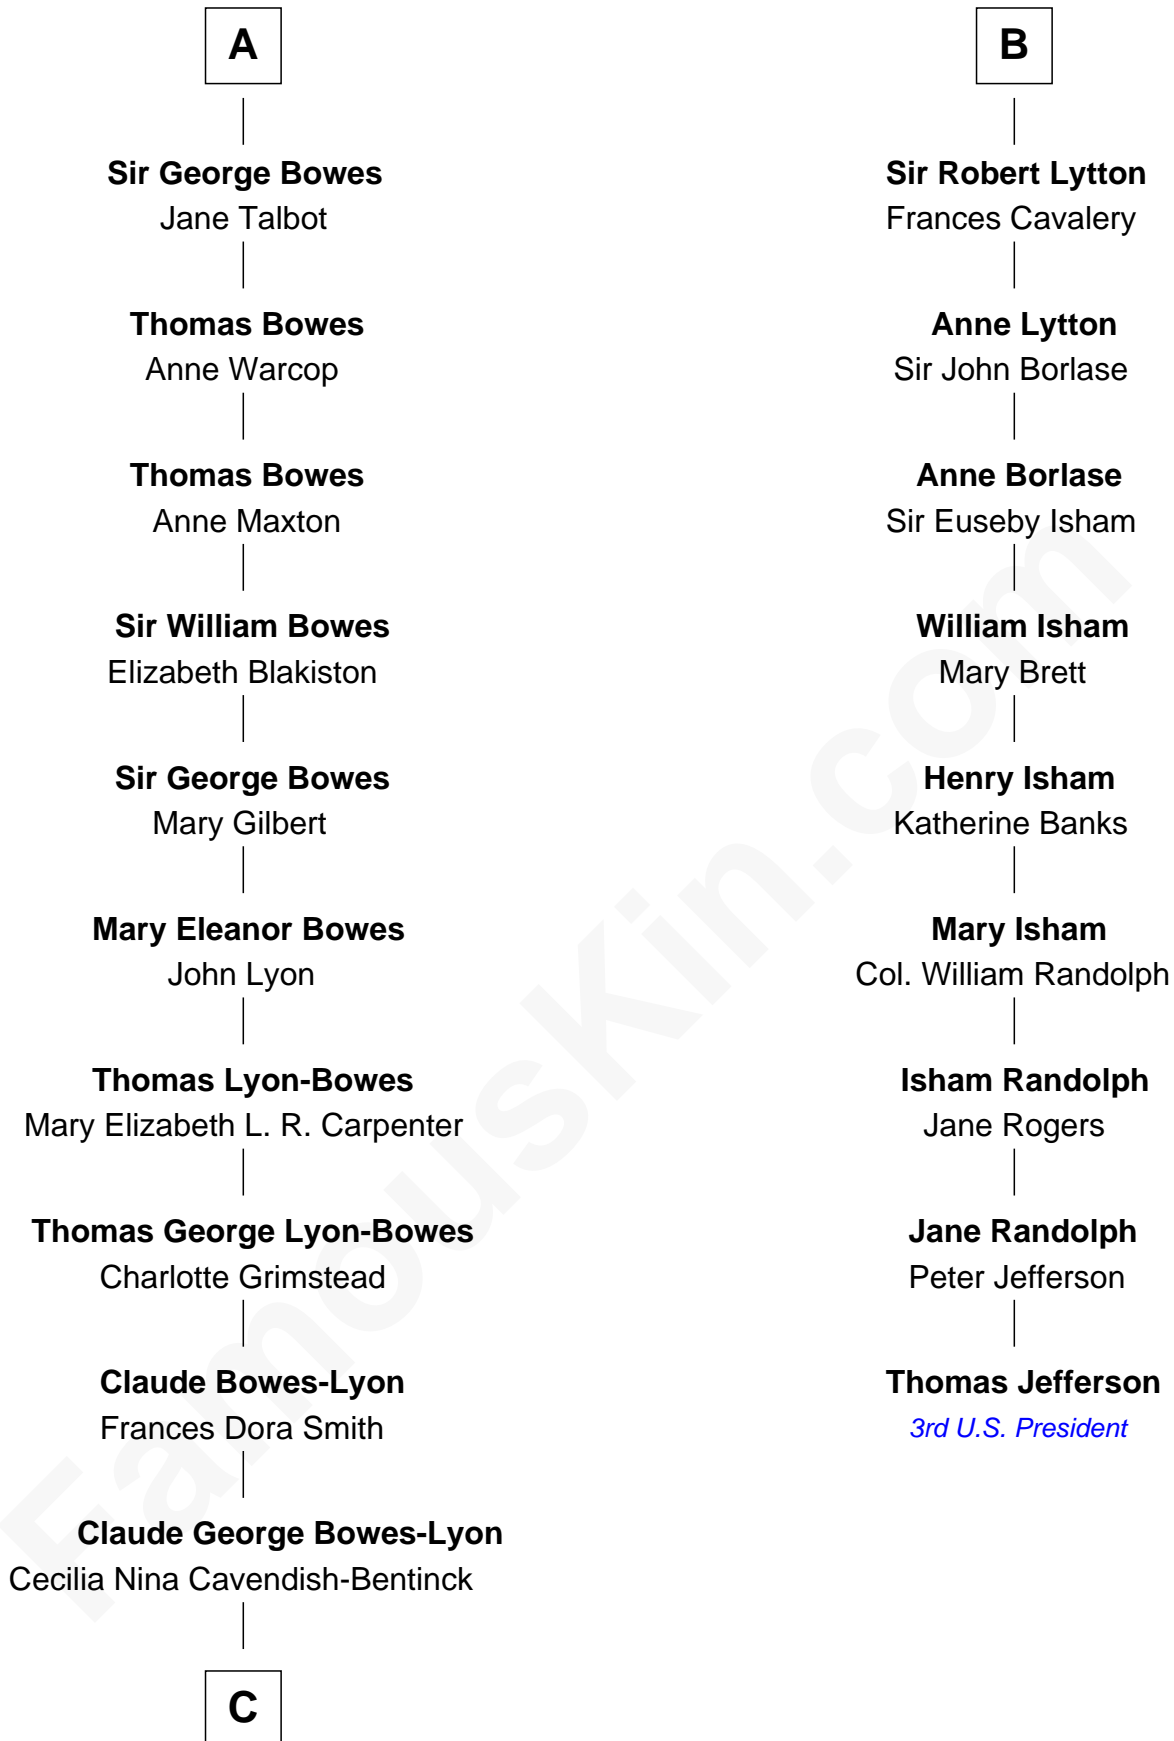

FamousKin.com
Relationship Chart of
Prince William
Prince of Wales

15th cousin 5 times removed of

Thomas Jefferson

3rd U.S. President and Signer of the Declaration of Independence

Sir Geoffrey le Scrope

Ivetta de Ros

C

Elizabeth Bowes-Lyon

George VI, King of the United Kingdom

Elizabeth II, Queen of the United Kingdom

Prince Philip of Edinburgh

Charles III, King of the United Kingdom

Princess Diana Frances Spencer

Prince William