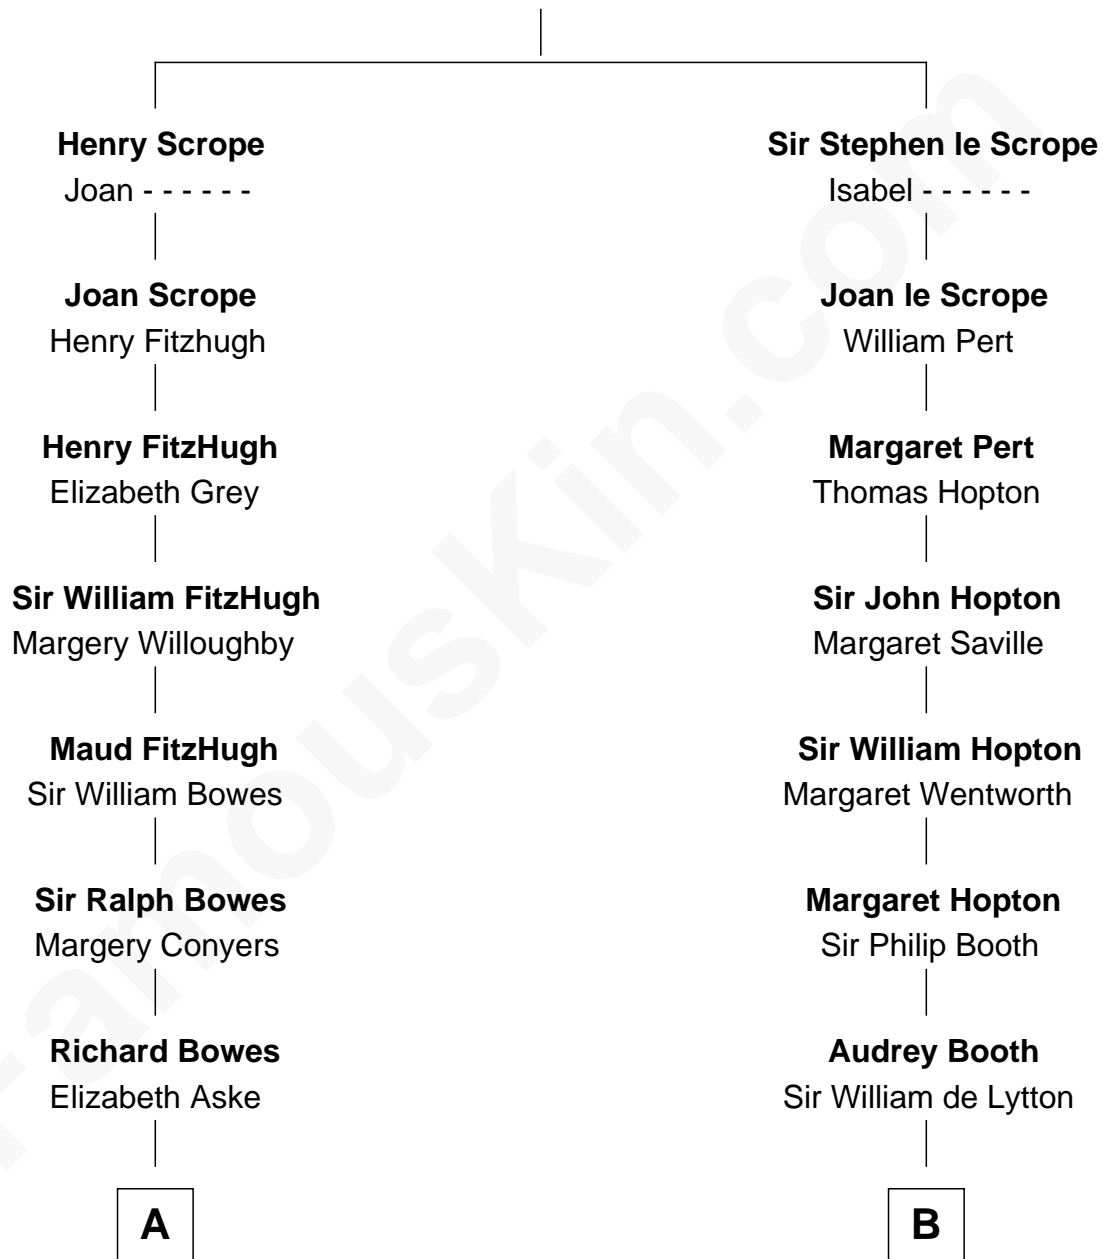

FamousKin.com
Relationship Chart of
Prince William
Prince of Wales

15th cousin 5 times removed of

Thomas Jefferson

3rd U.S. President and Signer of the Declaration of Independence

Sir Geoffrey le Scrope

Ivetta de Ros

C

Elizabeth Bowes-Lyon

George VI, King of the United Kingdom

Elizabeth II, Queen of the United Kingdom

Prince Philip of Edinburgh

Charles III, King of the United Kingdom

Princess Diana Frances Spencer

Prince William

Prince of Wales