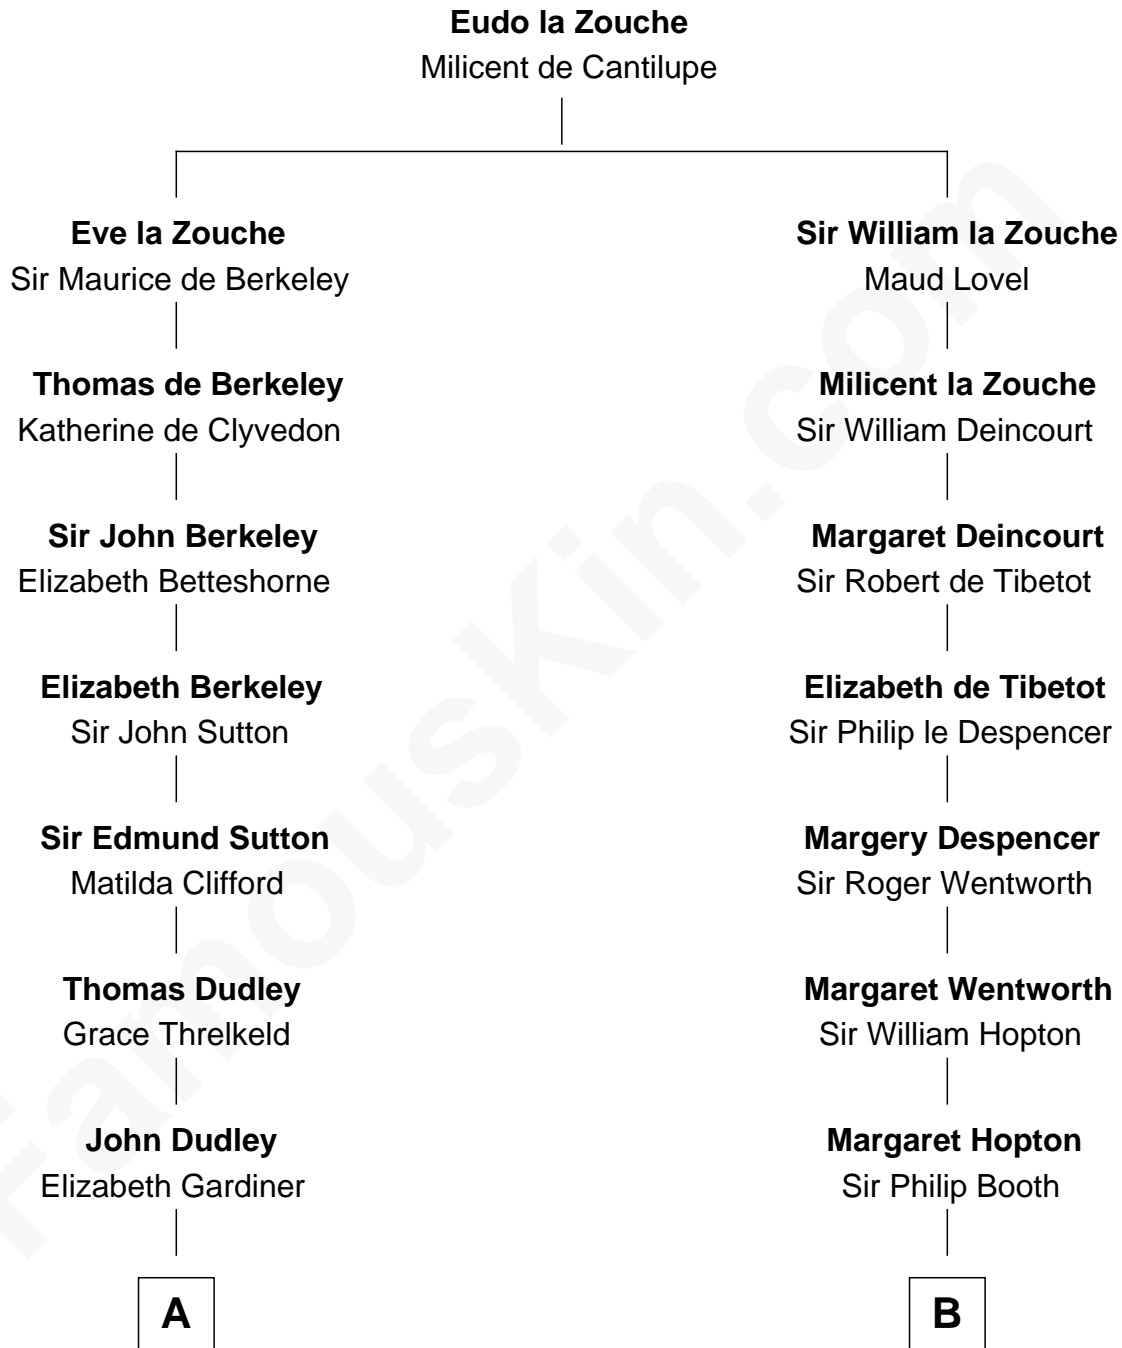

**FamousKin.com**  
**Relationship Chart of**  
**Prince William**  
*Prince of Wales*

16th cousin 3 times removed of

**Thomas Jefferson**

*3rd U.S. President and Signer of the Declaration of Independence*

**C**

**Edward John Spencer**  
Frances Ruth Burke Roche

**Princess Diana Frances Spencer**  
Charles III, King of the United Kingdom

**Prince William**  
*Prince of Wales*

FamousKin.com