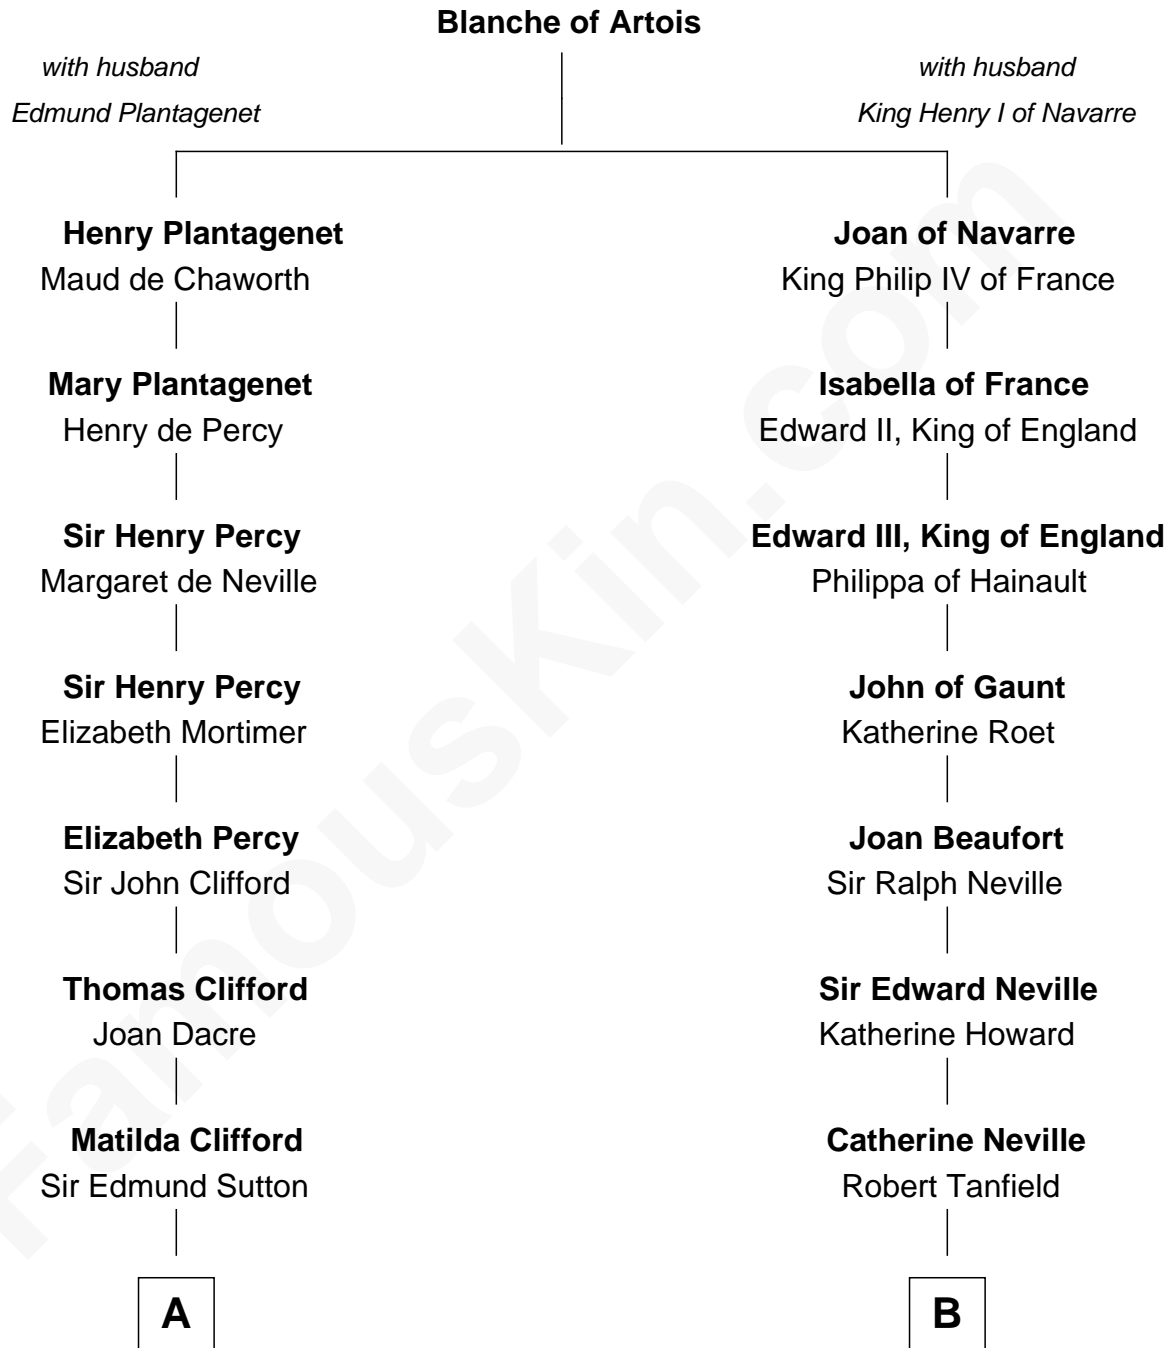

FamousKin.com
Relationship Chart of
Prince William
Prince of Wales

16th cousin 5 times removed of

Thomas Jefferson

3rd U.S. President and Signer of the Declaration of Independence

C

—
Charles Robert Spencer

Margaret Baring

—
Albert Edward John Spencer

Cynthia Elinor Beatrix Hamilton

—
Edward John Spencer

Frances Ruth Burke Roche

—
Princess Diana Frances Spencer

Charles III, King of the United Kingdom

—
Prince William