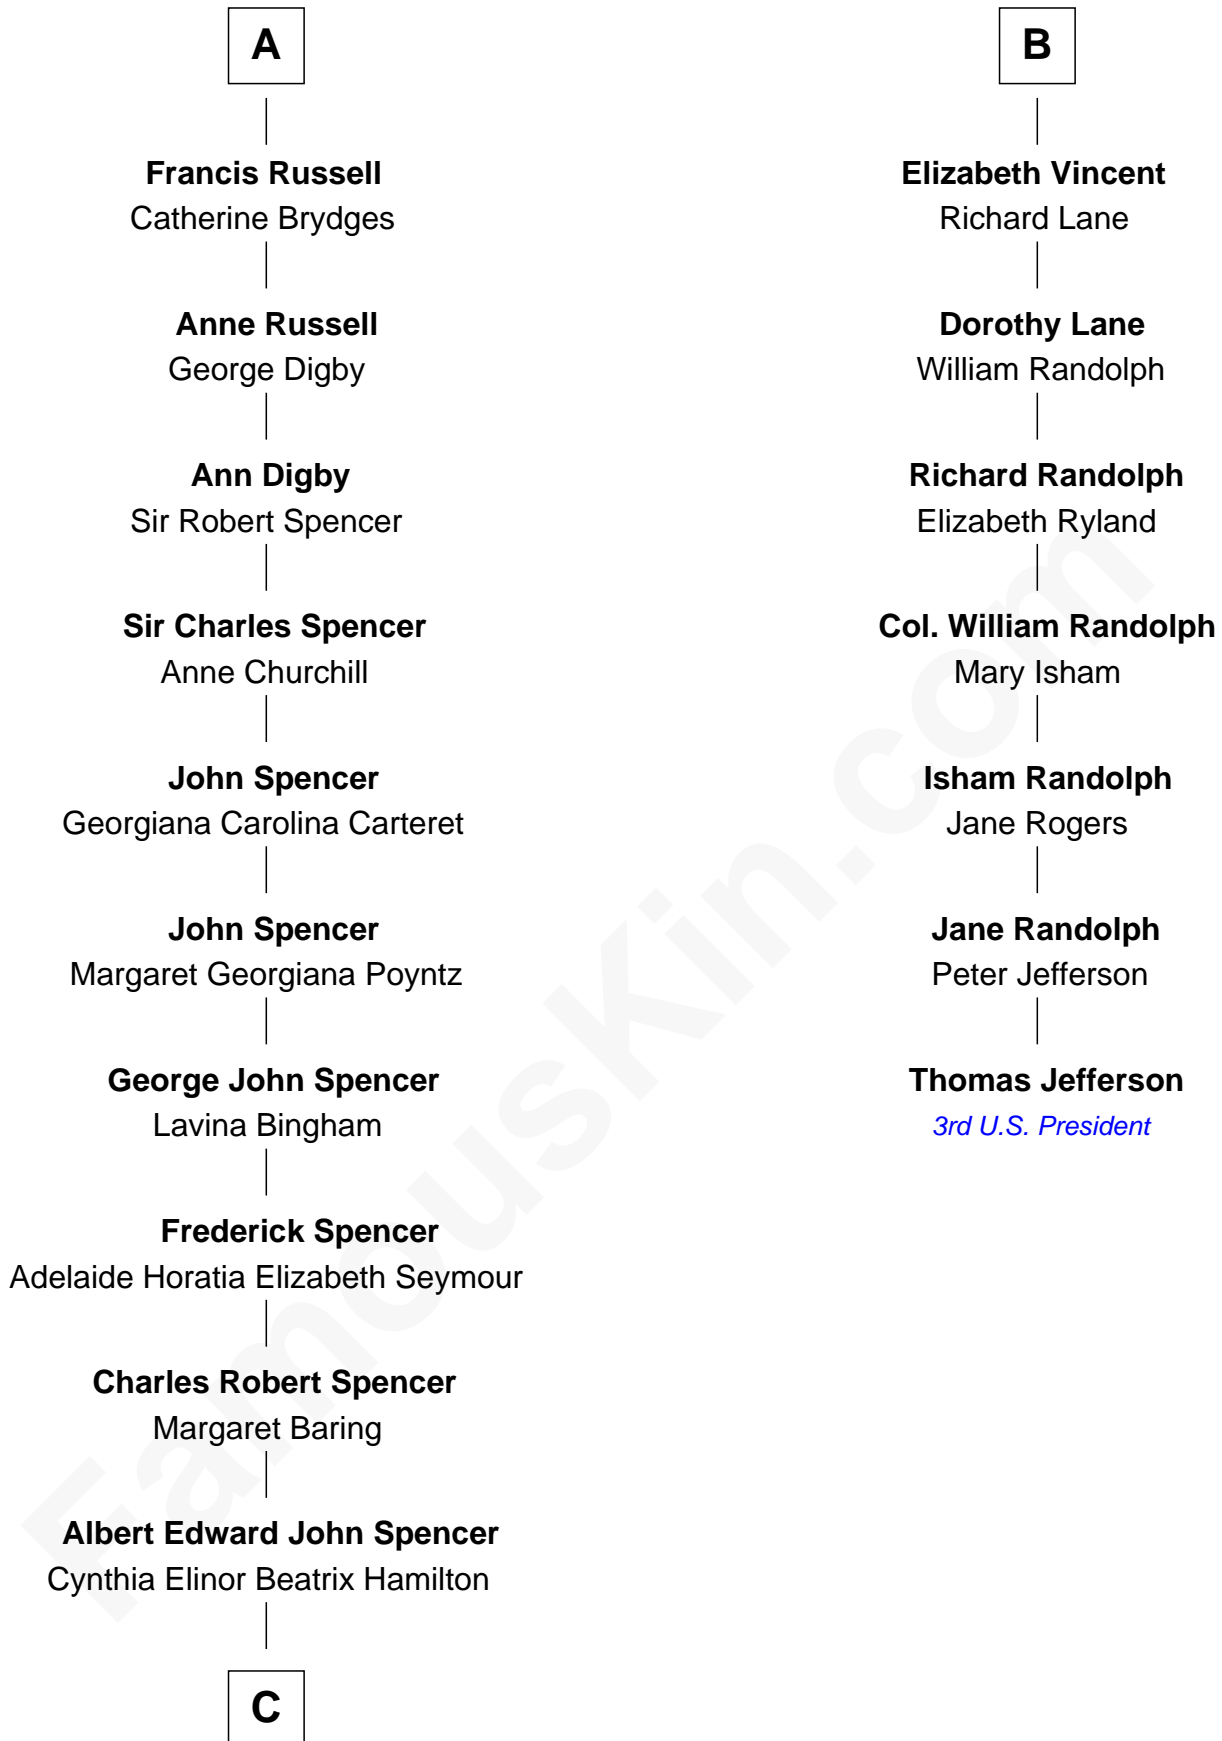

FamousKin.com
Relationship Chart of
Prince William
Prince of Wales

13th cousin 6 times removed of

Thomas Jefferson

3rd U.S. President and Signer of the Declaration of Independence

Sir Robert Howard
 Margaret de Scales

C

Edward John Spencer
Frances Ruth Burke Roche

Princess Diana Frances Spencer
Charles III, King of the United Kingdom

Prince William
Prince of Wales

FamousKin.com