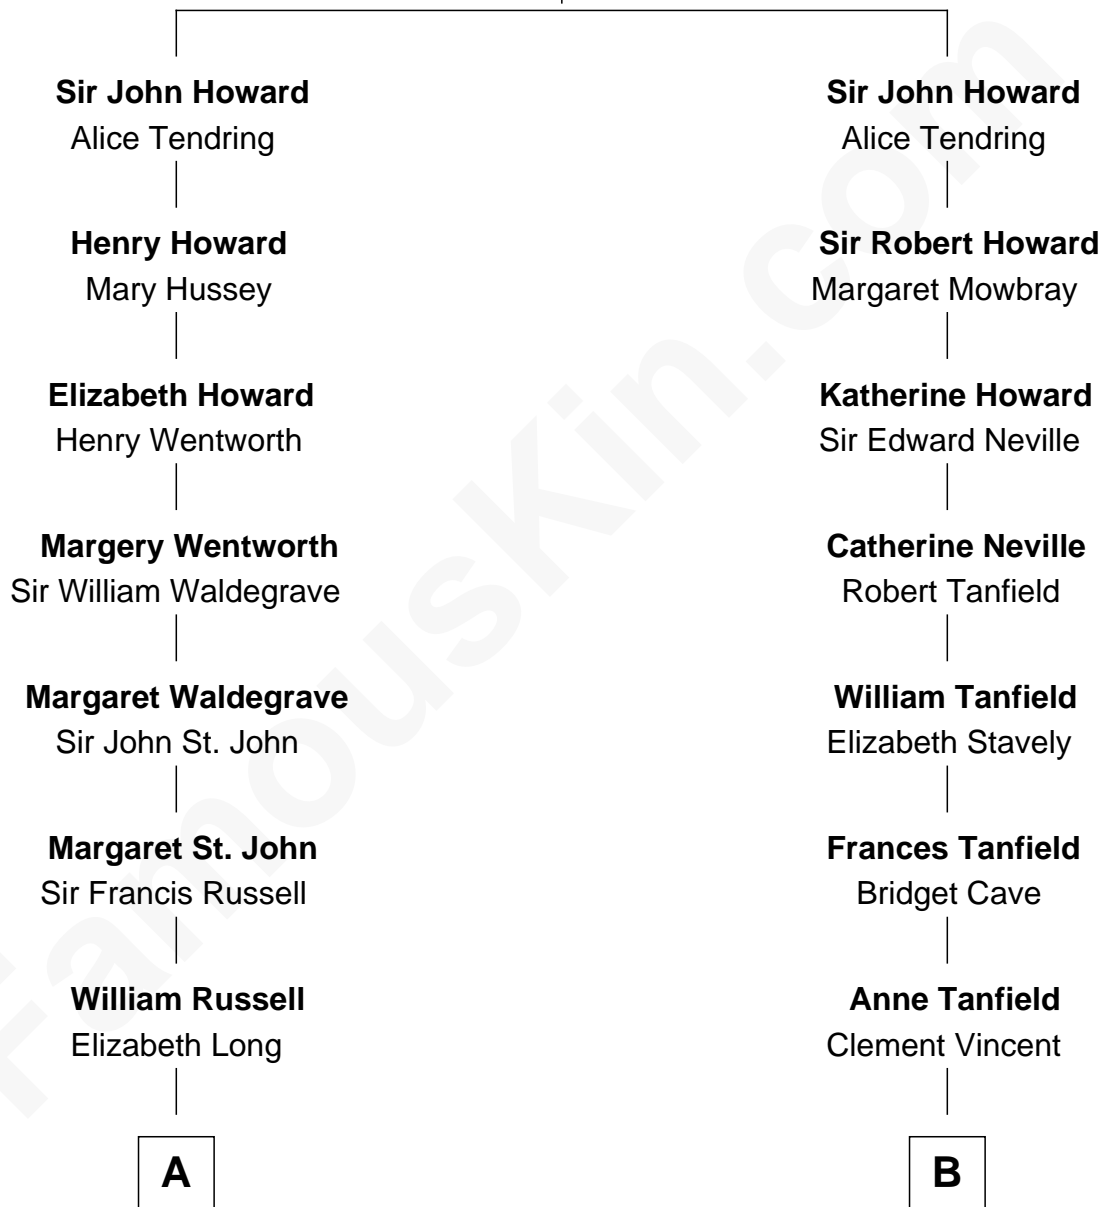

FamousKin.com
Relationship Chart of
Prince William
Prince of Wales

13th cousin 6 times removed of

Thomas Jefferson

3rd U.S. President and Signer of the Declaration of Independence

Sir Robert Howard
 Margaret de Scales

C

Edward John Spencer
Frances Ruth Burke Roche

Princess Diana Frances Spencer
Charles III, King of the United Kingdom

Prince William
Prince of Wales

FamousKin.com