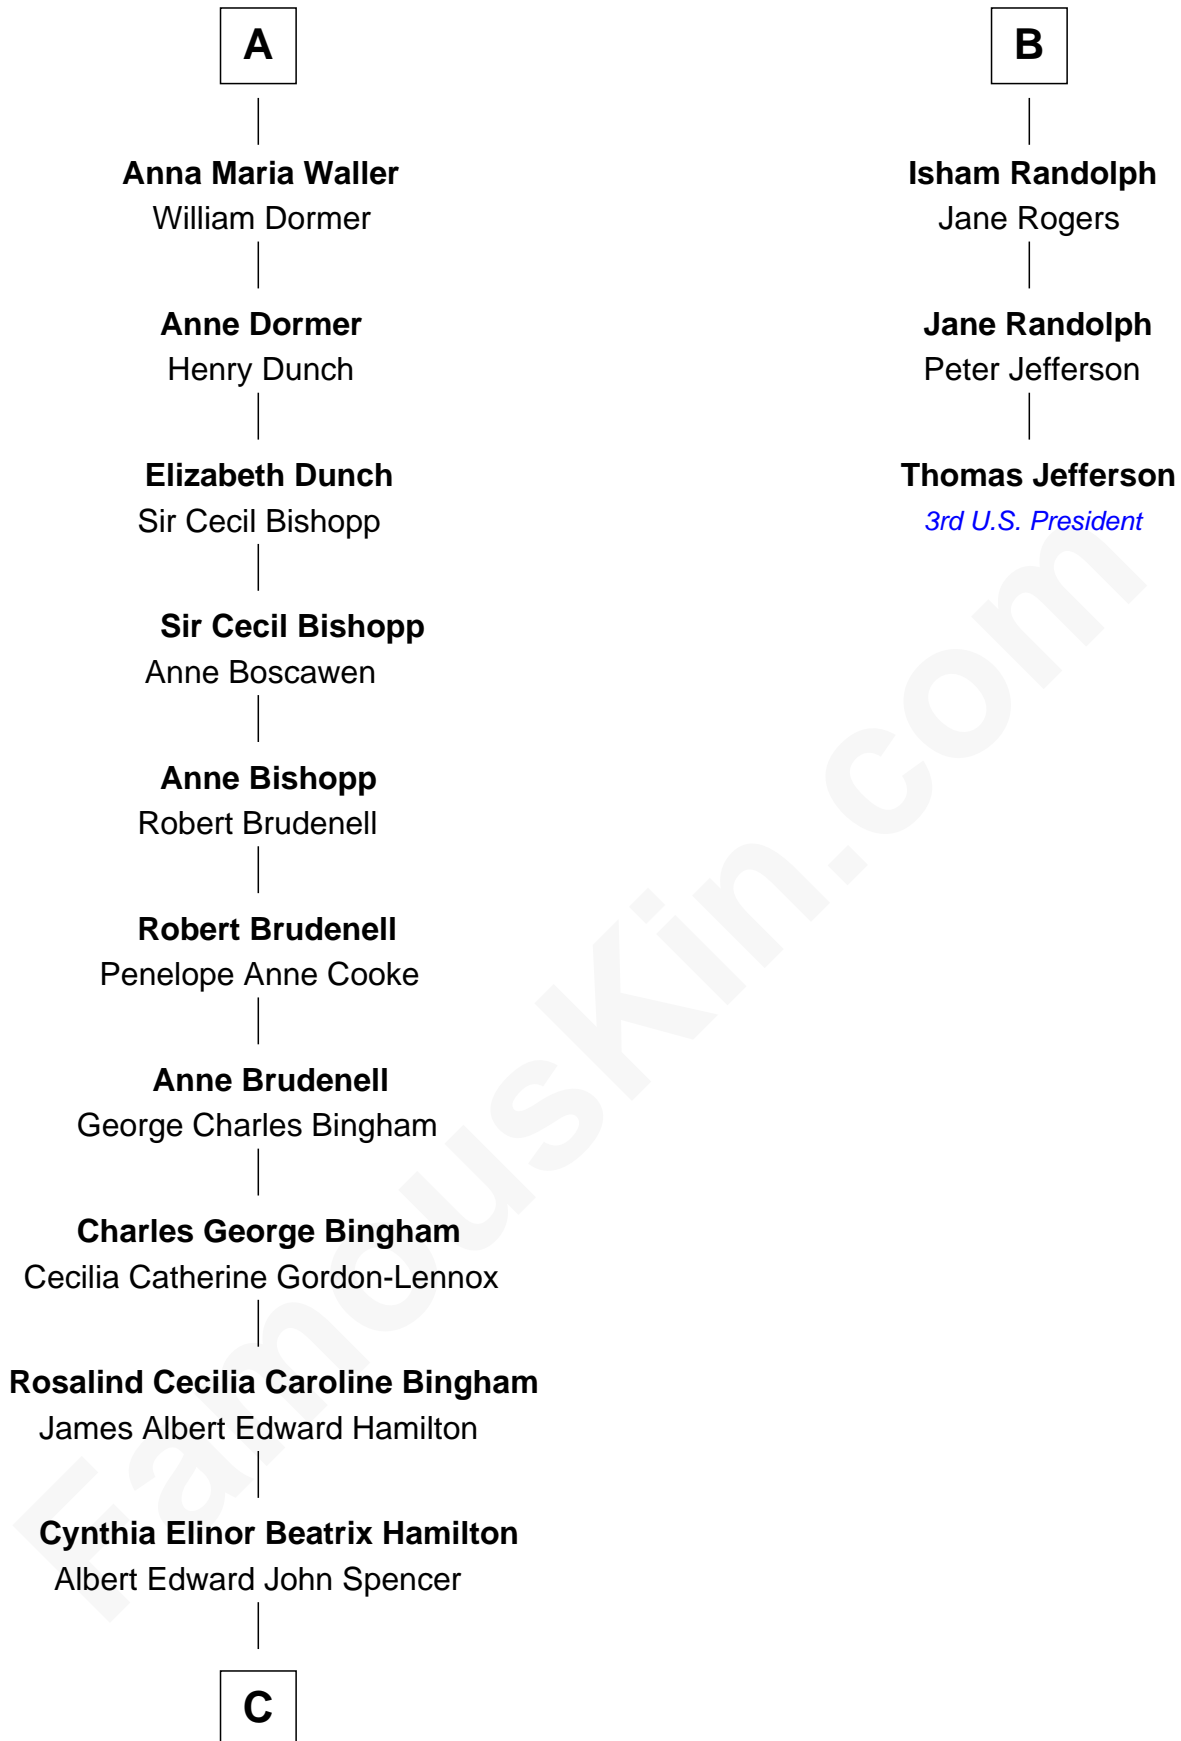

FamousKin.com
Relationship Chart of
Prince William
Prince of Wales

9th cousin 10 times removed of

Thomas Jefferson

3rd U.S. President and Signer of the Declaration of Independence

Richard Vere
 Isabel Green

Anne Cave
 Griffith Hampden

William Isham
 Mary Brett

Anne Hampden
 Robert Waller

Henry Isham
 Katherine Banks

Edmund Waller
 Anne Banks

Mary Isham
 Col. William Randolph

A

B

C

—
Edward John Spencer
Frances Ruth Burke Roche

—
Princess Diana Frances Spencer
Charles III, King of the United Kingdom

—
Prince William
Prince of Wales

FamousKin.com