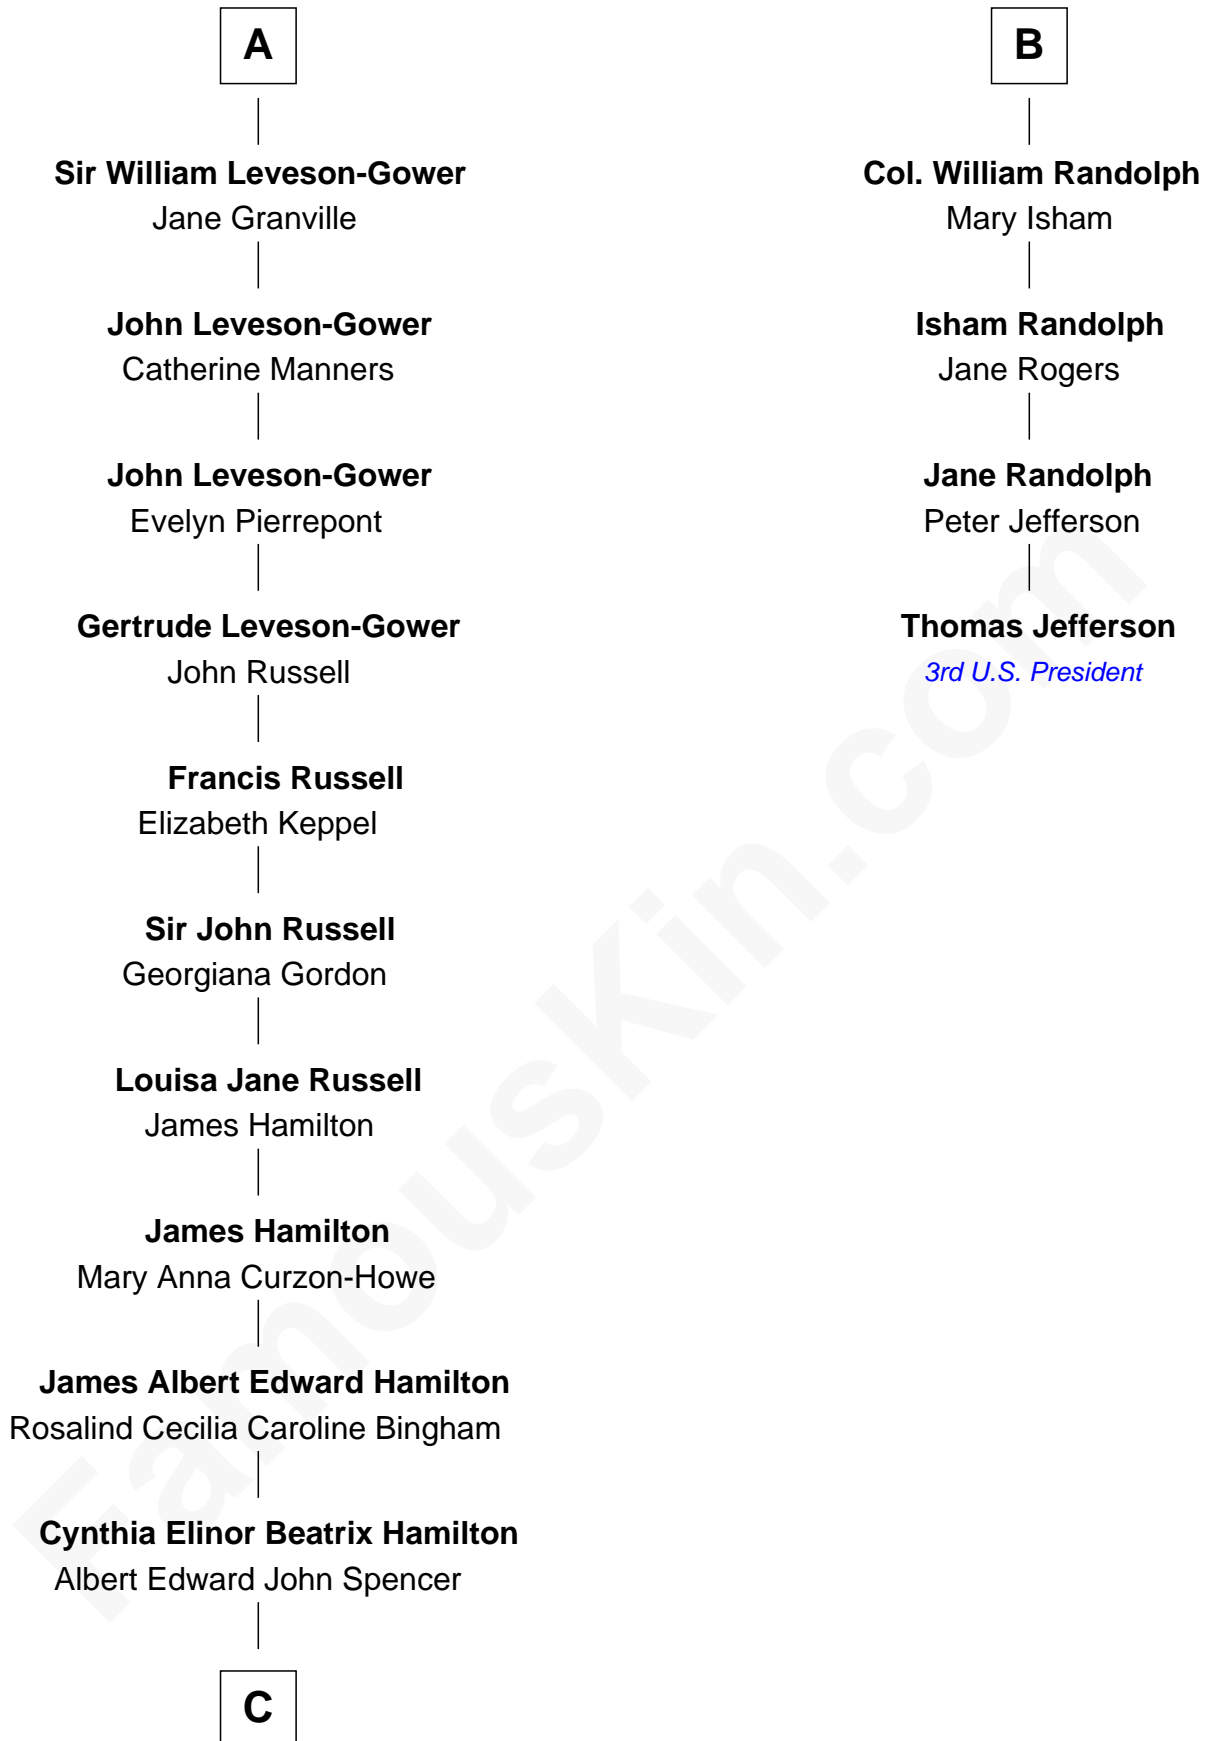

## Relationship Chart of

### Prince William

*Prince of Wales*

10th cousin 9 times removed of

### Thomas Jefferson

*3rd U.S. President and Signer of the Declaration of Independence*

**Katherine Howard**  
Sir Edward Neville

**C**

—  
**Edward John Spencer**  
Frances Ruth Burke Roche

—  
**Princess Diana Frances Spencer**  
Charles III, King of the United Kingdom