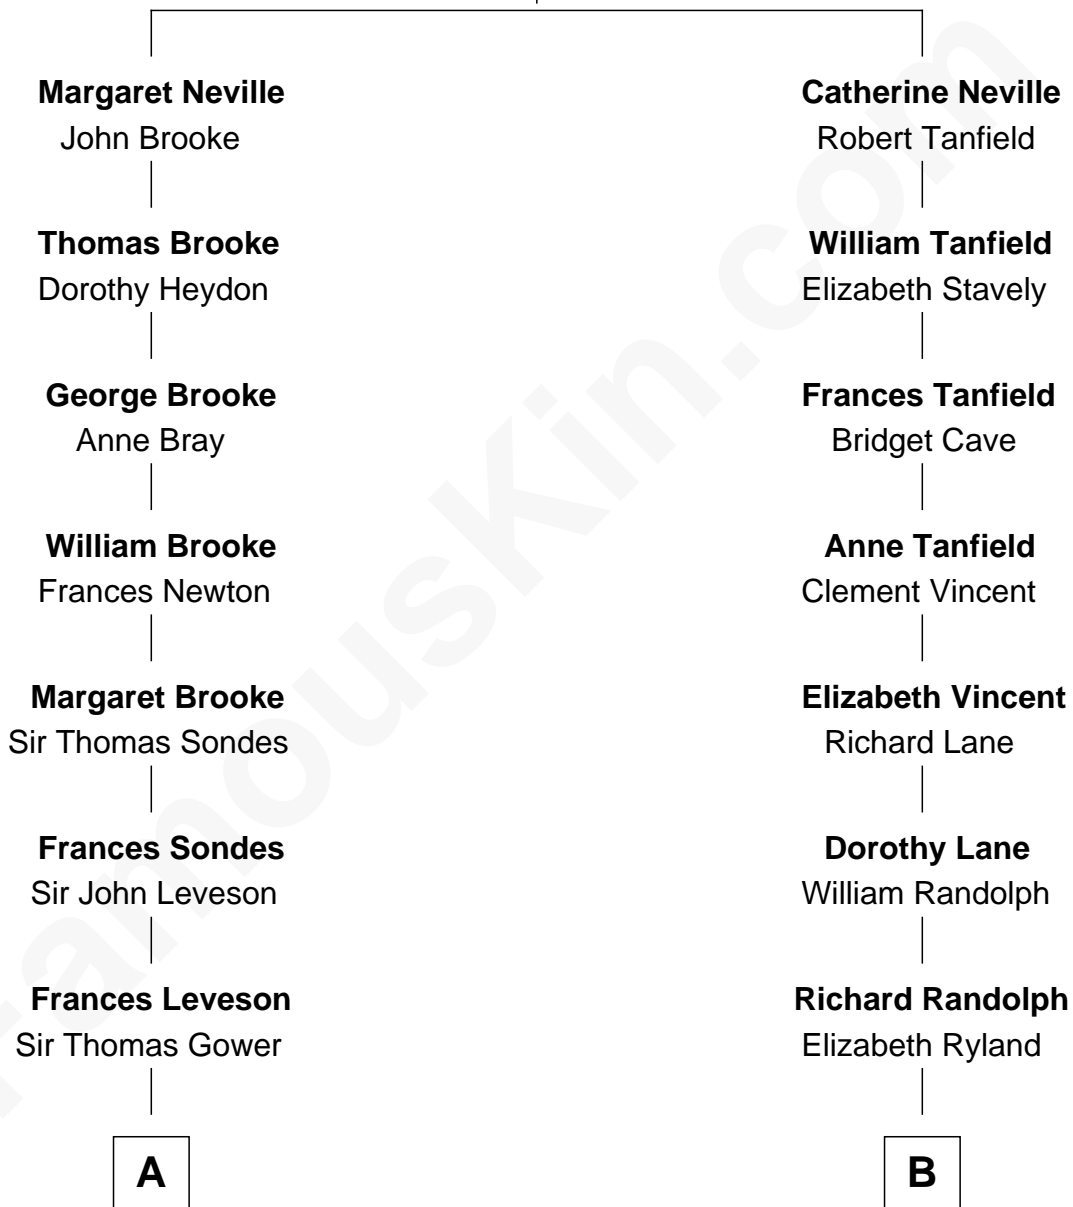

## Relationship Chart of

### Prince William

*Prince of Wales*

10th cousin 9 times removed of

### Thomas Jefferson

*3rd U.S. President and Signer of the Declaration of Independence*

**Katherine Howard**  
Sir Edward Neville

**C**

—  
**Edward John Spencer**  
Frances Ruth Burke Roche

—  
**Princess Diana Frances Spencer**  
Charles III, King of the United Kingdom