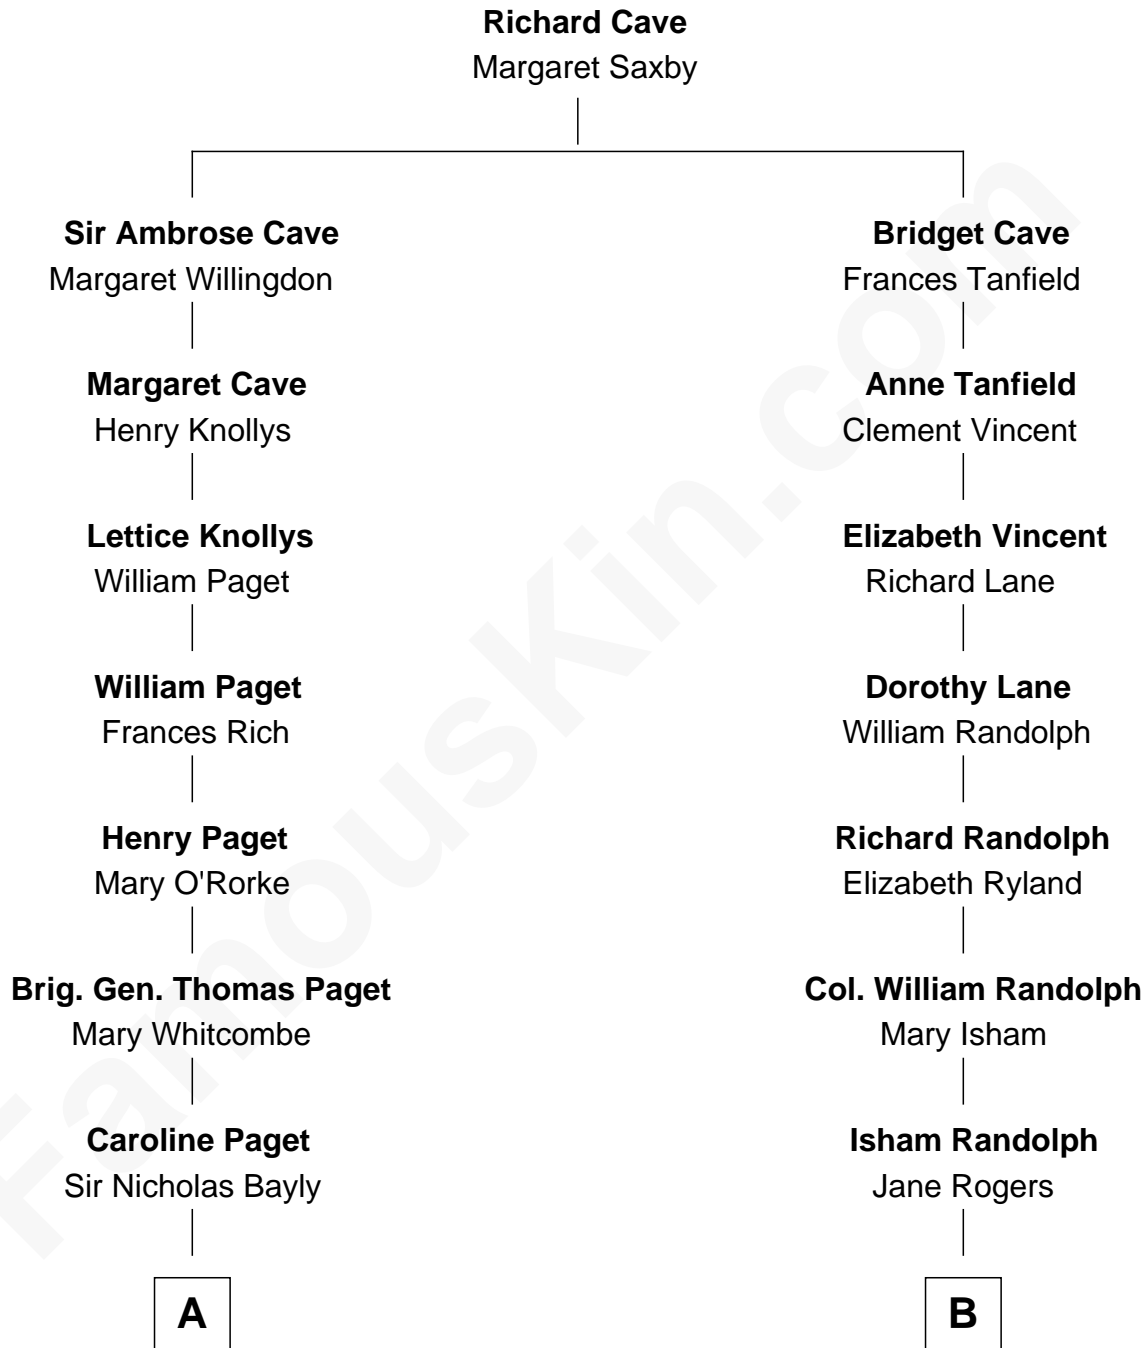

FamousKin.com
Relationship Chart of
Prince William
Prince of Wales

8th cousin 7 times removed of

Thomas Jefferson

3rd U.S. President and Signer of the Declaration of Independence

A

Henry Bayly alias Paget

Jane Champagné

Henry William Paget

Lady Caroline Elizabeth Villiers

Lady Caroline Paget

Charles Gordon-Lennox

Cecilia Catherine Gordon-Lennox

Charles George Bingham

Rosalind Cecilia Caroline Bingham

James Albert Edward Hamilton

Cynthia Elinor Beatrix Hamilton

Albert Edward John Spencer

Edward John Spencer

Frances Ruth Burke Roche

Princess Diana Frances Spencer

Charles III, King of the United Kingdom

Prince William

Prince of Wales