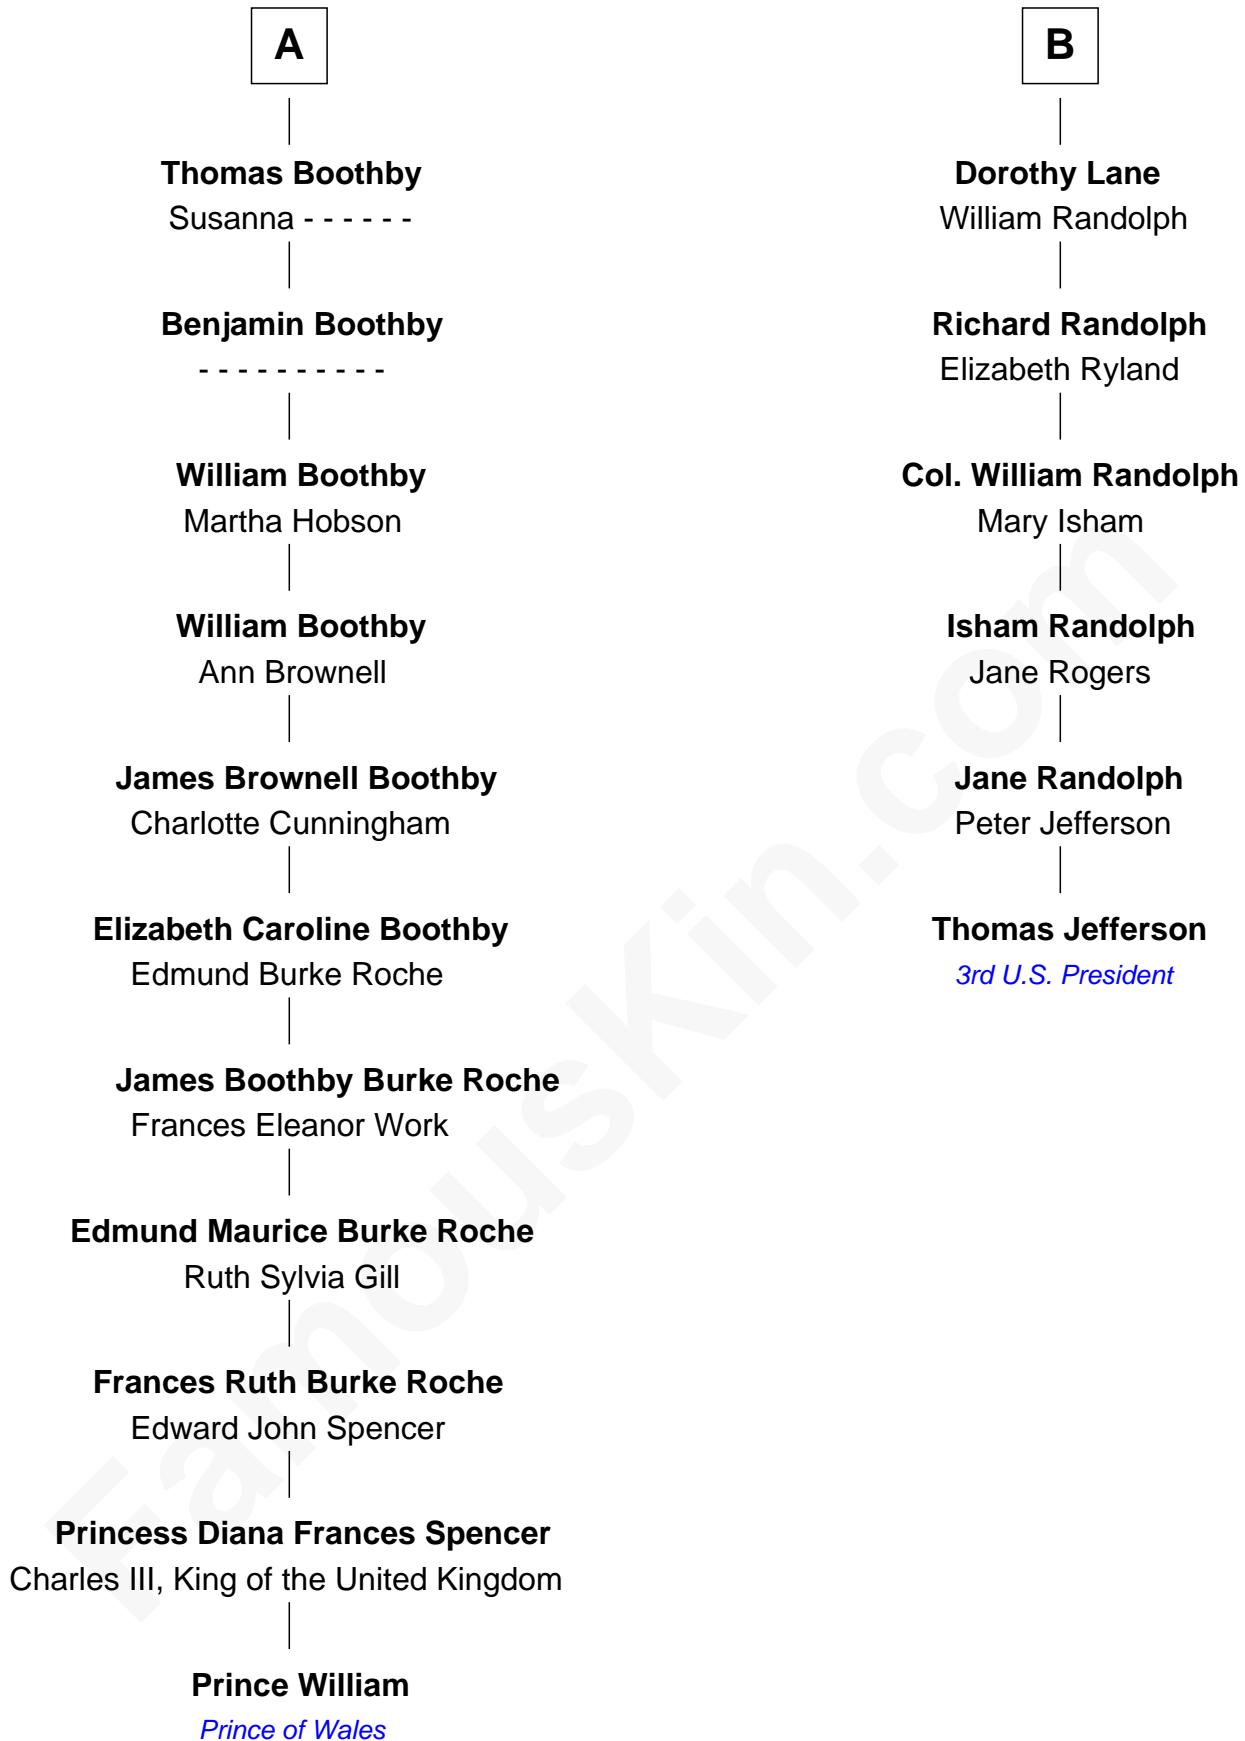

FamousKin.com

Relationship Chart of

Prince William

Prince of Wales

12th cousin 5 times removed of

Thomas Jefferson

3rd U.S. President and Signer of the Declaration of Independence

William photo by [InSapphoWeTrust](#) [\(CC BY-SA 2.0\)](#)