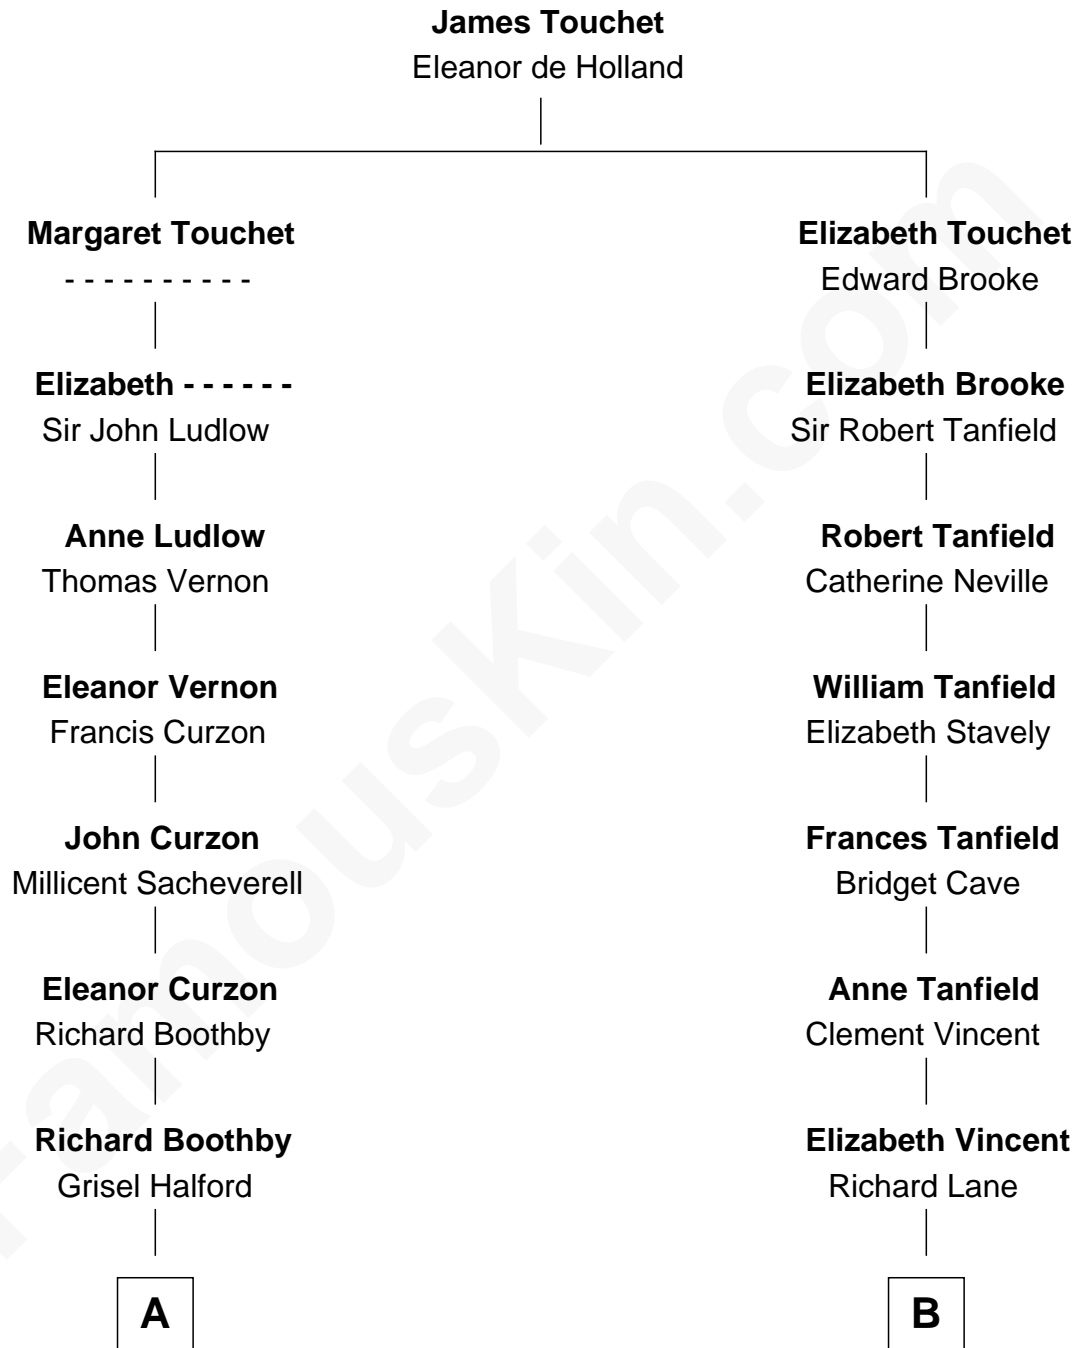

FamousKin.com

Relationship Chart of

Prince William

Prince of Wales

12th cousin 5 times removed of

Thomas Jefferson

3rd U.S. President and Signer of the Declaration of Independence

William photo by [InSapphoWeTrust](#) [\(CC BY-SA 2.0\)](#)