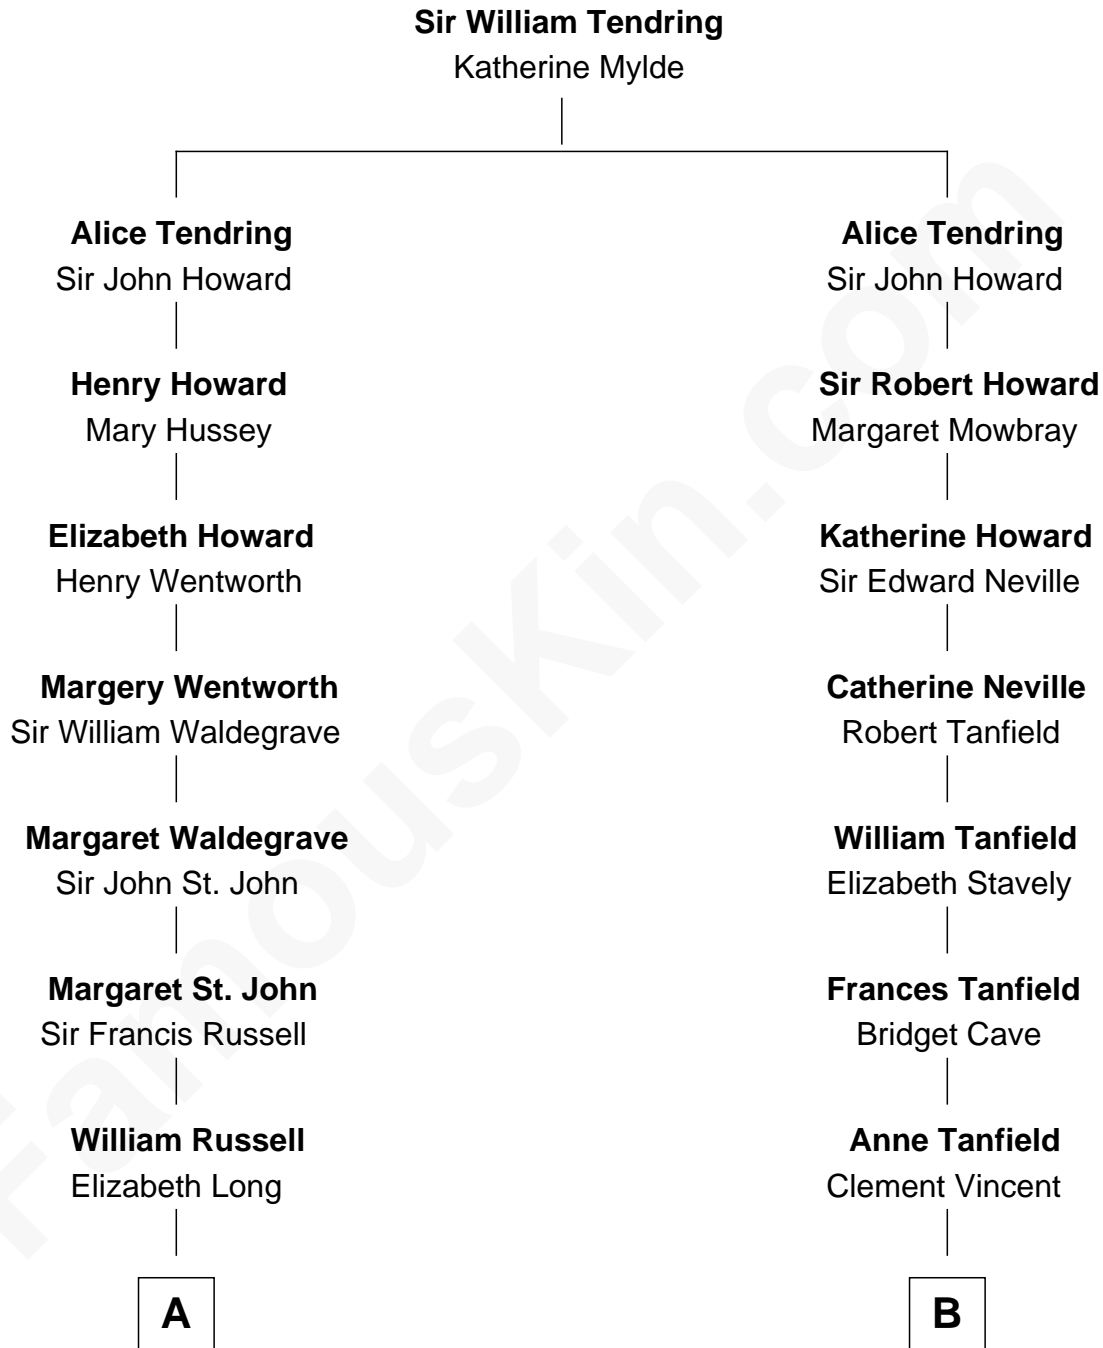

FamousKin.com
Relationship Chart of
Prince William
Prince of Wales

13th cousin 6 times removed of

Thomas Jefferson

3rd U.S. President and Signer of the Declaration of Independence

C

Edward John Spencer
Frances Ruth Burke Roche

Princess Diana Frances Spencer
Charles III, King of the United Kingdom

Prince William
Prince of Wales

FamousKin.com