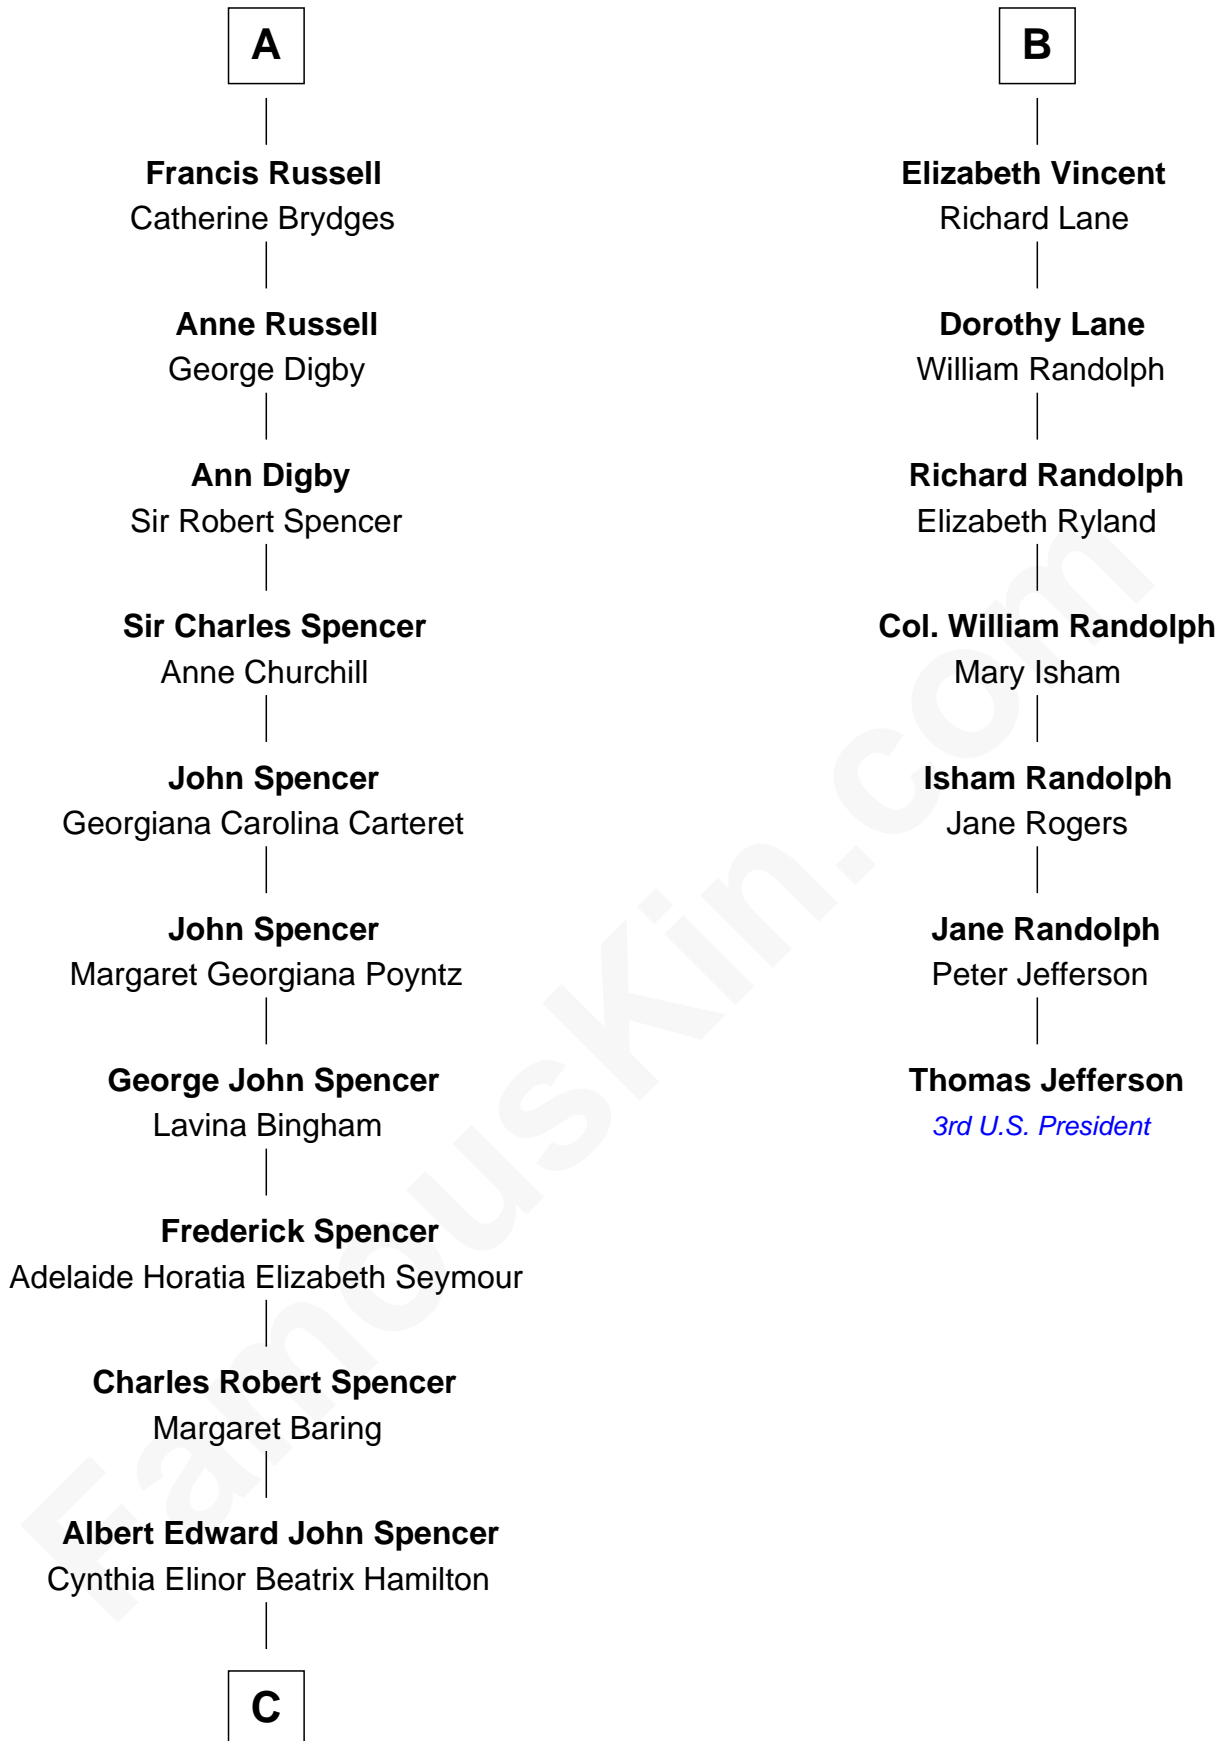

FamousKin.com
Relationship Chart of
Prince William
Prince of Wales

13th cousin 6 times removed of

Thomas Jefferson

3rd U.S. President and Signer of the Declaration of Independence

C

Edward John Spencer
Frances Ruth Burke Roche

Princess Diana Frances Spencer
Charles III, King of the United Kingdom

Prince William
Prince of Wales

FamousKin.com