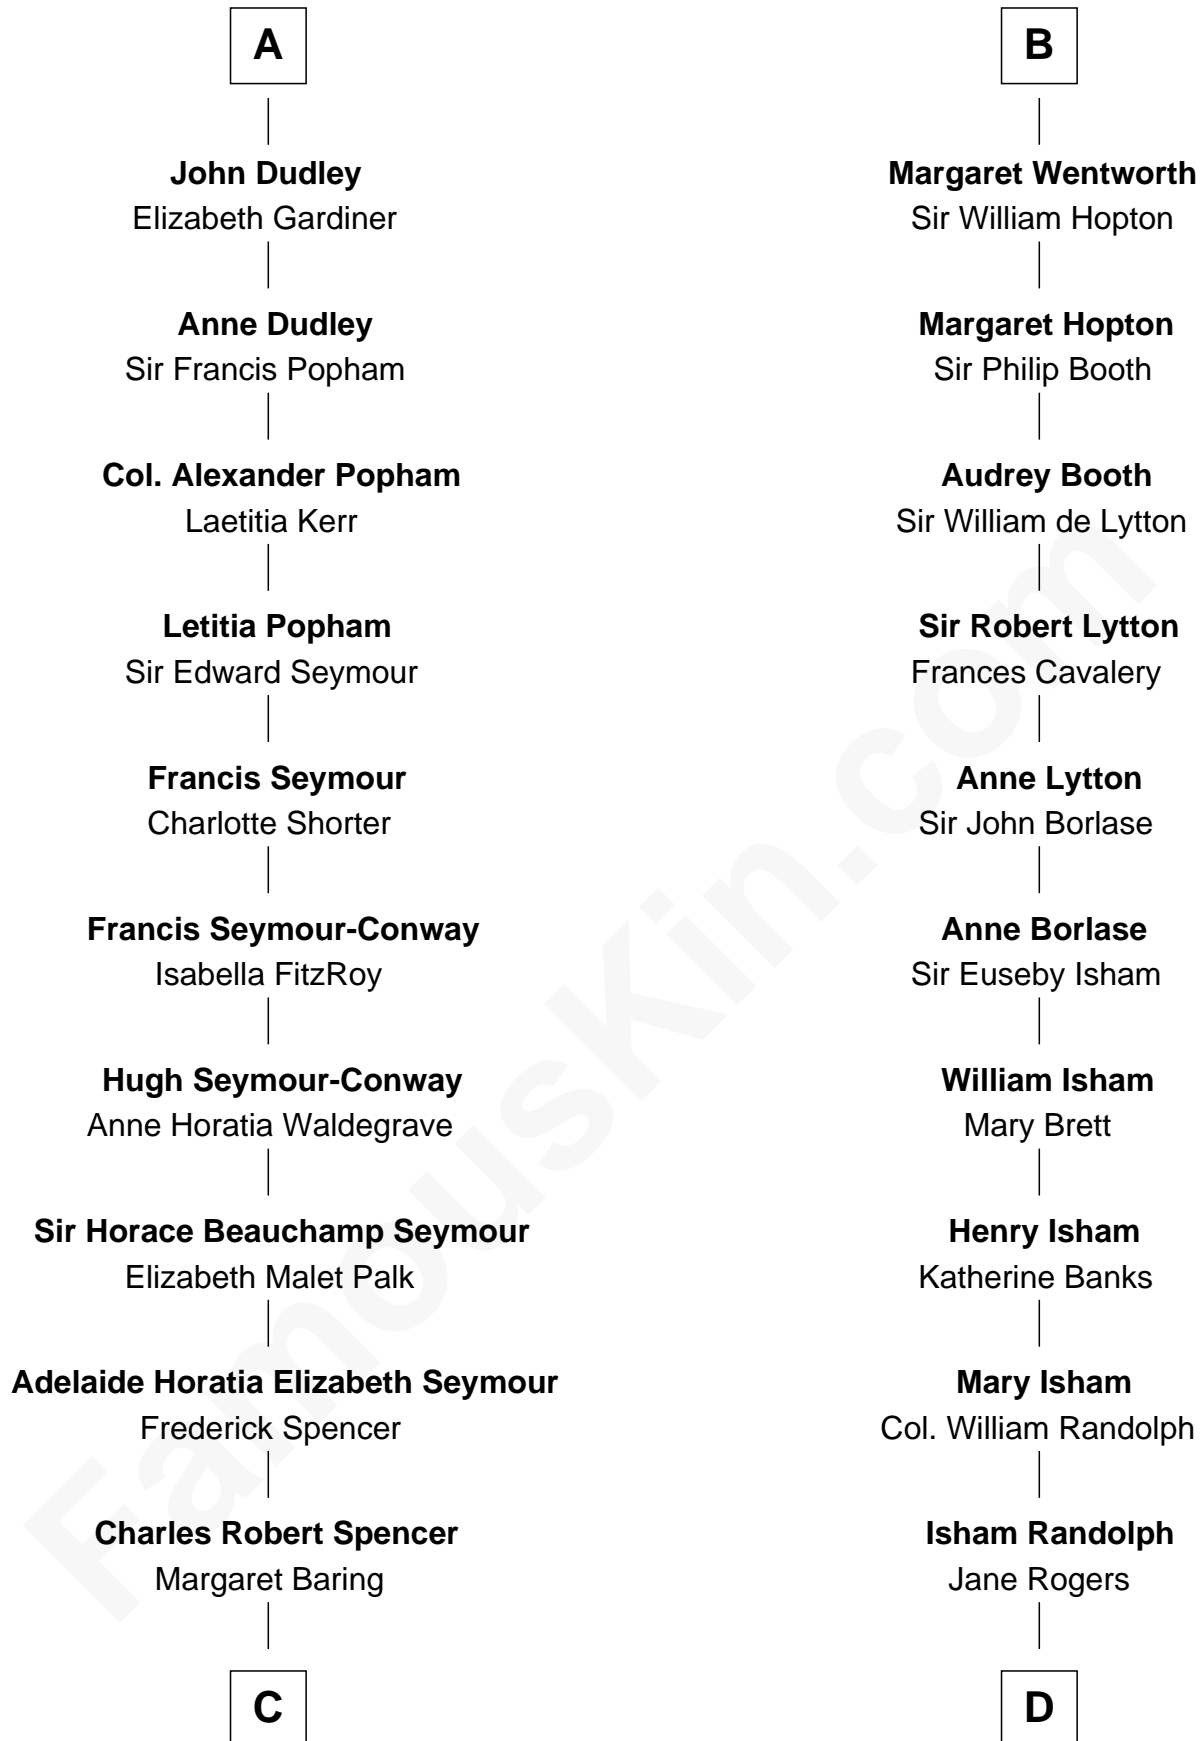

FamousKin.com
Relationship Chart of
Prince William
Prince of Wales

18th cousin 2 times removed of

Thomas Jefferson

3rd U.S. President and Signer of the Declaration of Independence

Sir William de Ferrers

with wife
Margaret de Quincy

John Deincourt

Sir John Berkeley
 Elizabeth Betteshorne

Sir William Deincourt
 Milicent la Zouche

Elizabeth Berkeley
 Sir John Sutton

Margaret Deincourt
 Sir Robert de Tibetot

Sir Edmund Sutton
 Matilda Clifford

Elizabeth de Tibetot
 Sir Philip le Despencer

Thomas Dudley
 Grace Threlkeld

Margery Despencer
 Sir Roger Wentworth

A

B

C

Albert Edward John Spencer
Cynthia Elinor Beatrix Hamilton

Edward John Spencer
Frances Ruth Burke Roche