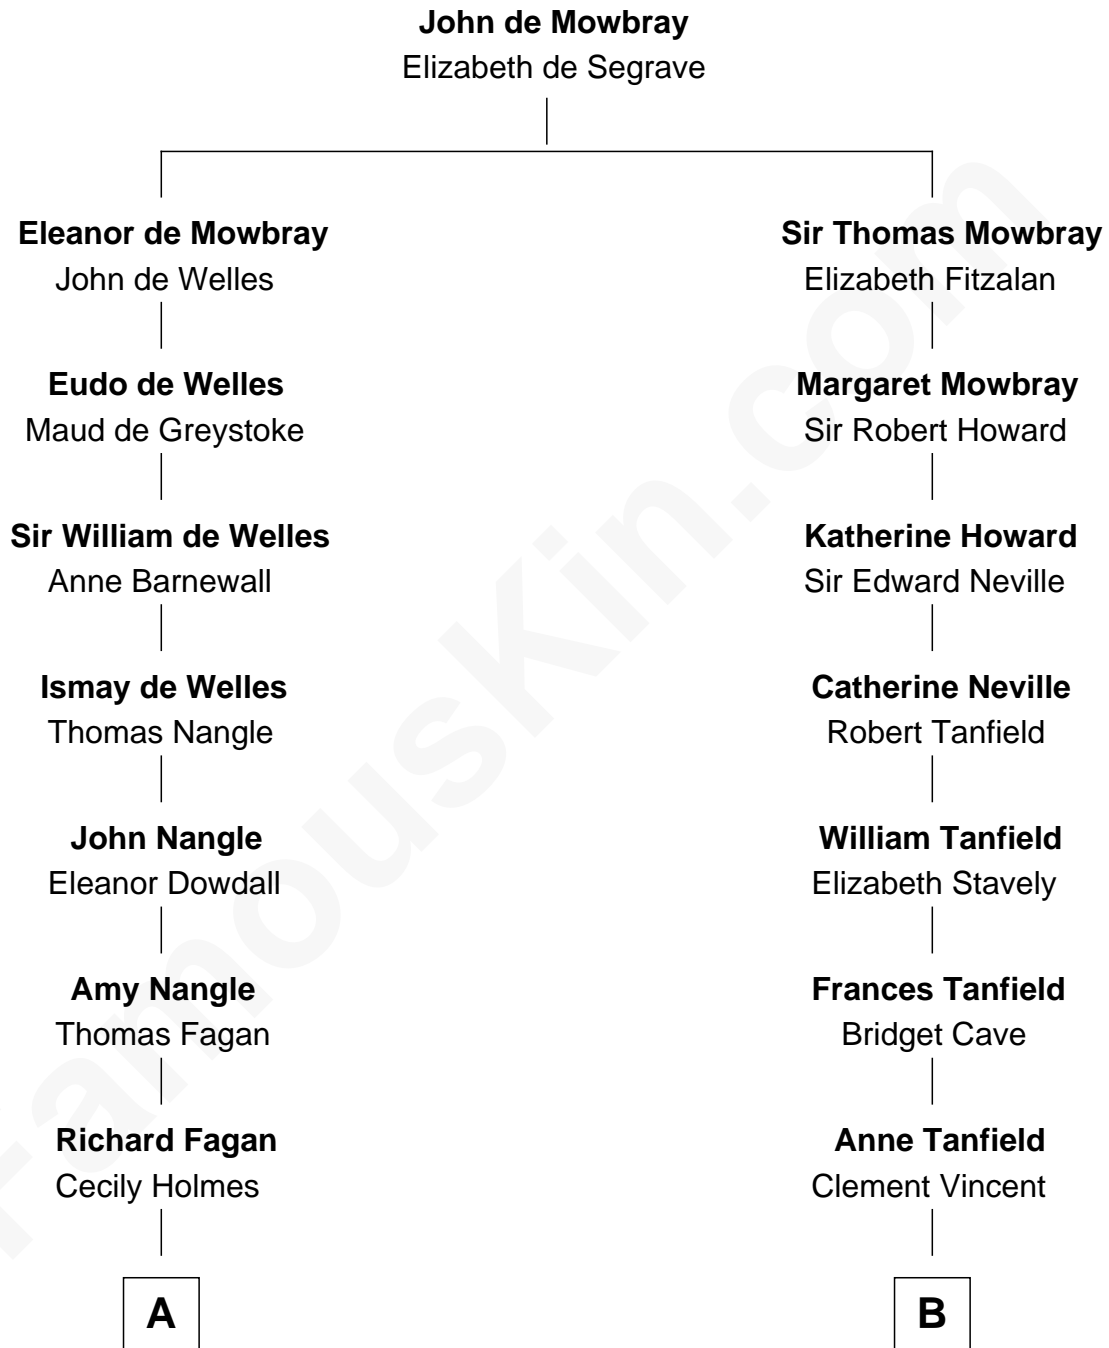

FamousKin.com
Relationship Chart of
Prince William
Prince of Wales

13th cousin 6 times removed of

Thomas Jefferson

3rd U.S. President and Signer of the Declaration of Independence

C

Elizabeth II, Queen of the United Kingdom

Prince Philip of Edinburgh

Charles III, King of the United Kingdom

Princess Diana Frances Spencer

Prince William

Prince of Wales

FamousKin.com