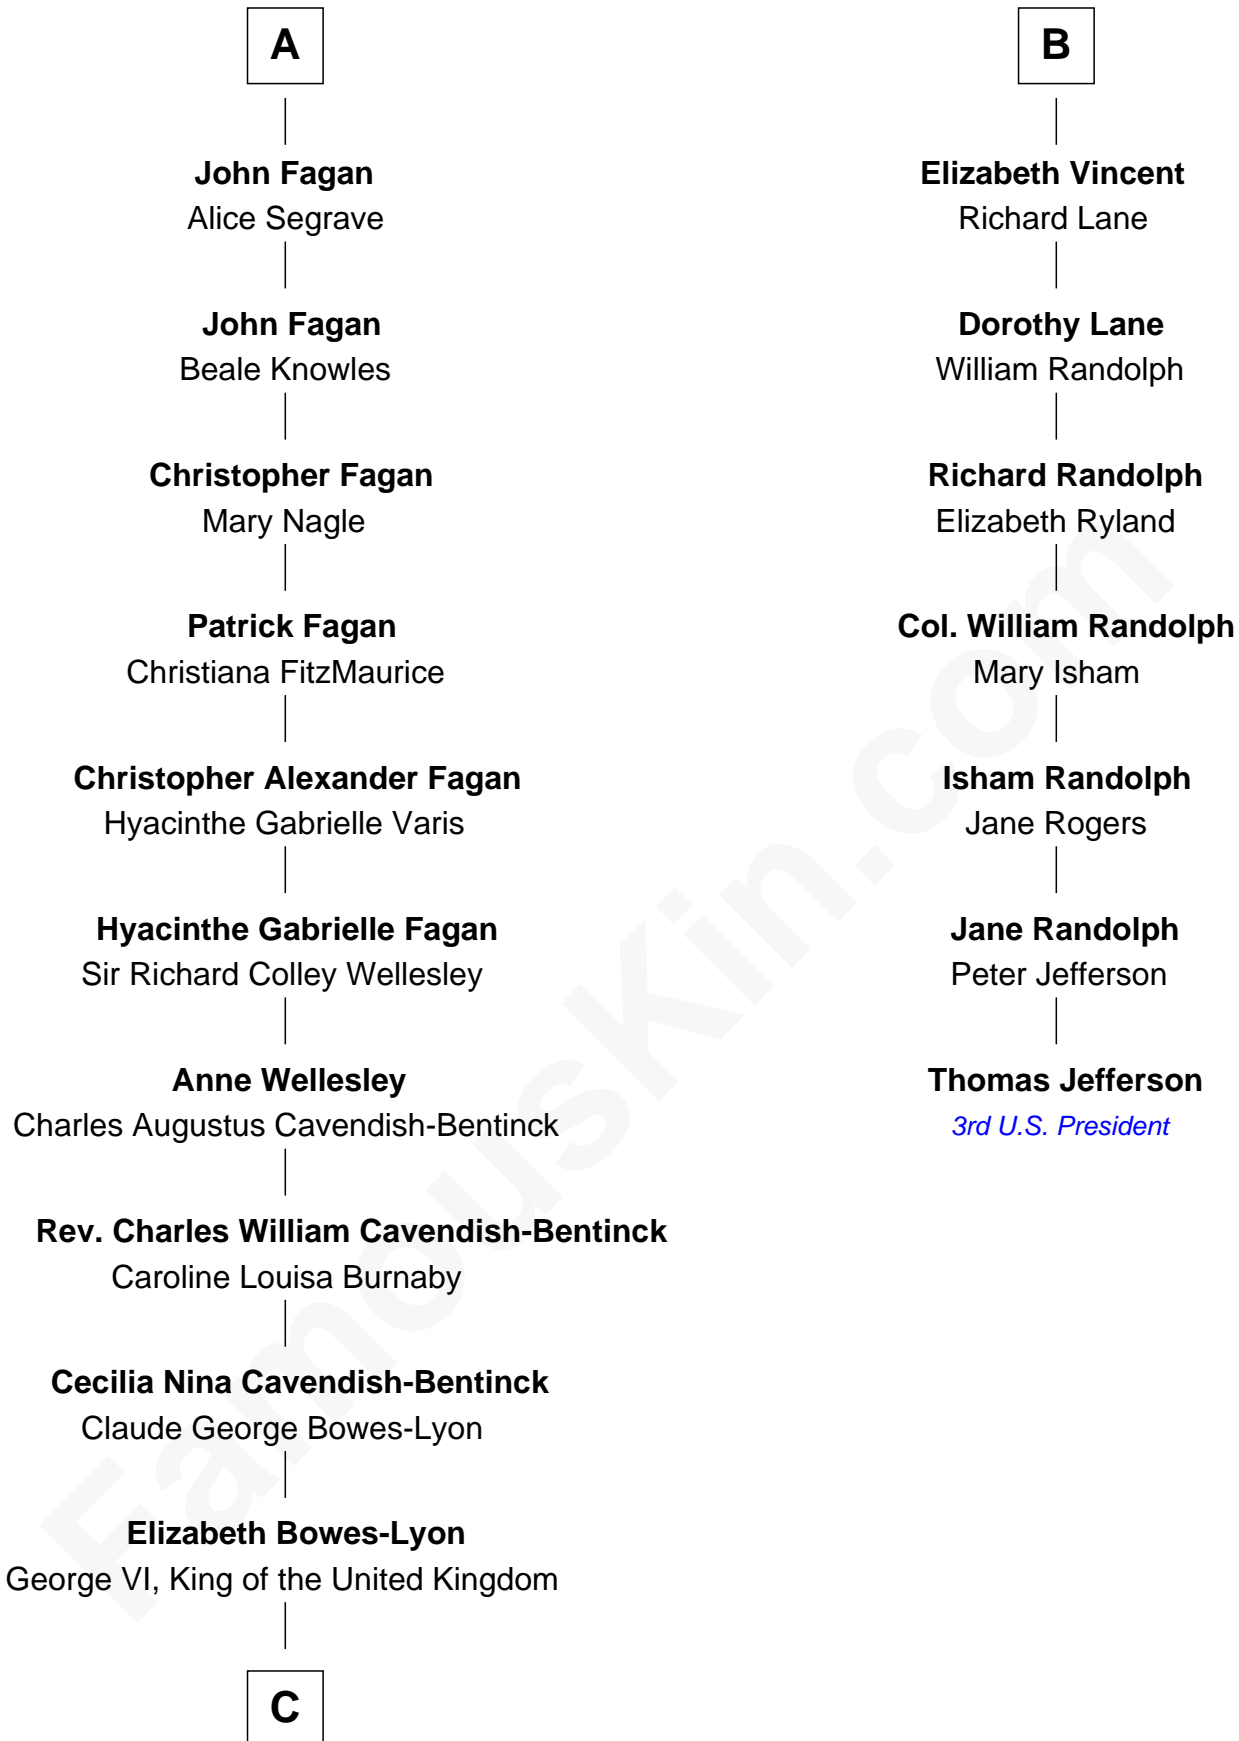

FamousKin.com
Relationship Chart of
Prince William
Prince of Wales

13th cousin 6 times removed of

Thomas Jefferson

3rd U.S. President and Signer of the Declaration of Independence

C

Elizabeth II, Queen of the United Kingdom

Prince Philip of Edinburgh

Charles III, King of the United Kingdom

Princess Diana Frances Spencer

Prince William

Prince of Wales

FamousKin.com