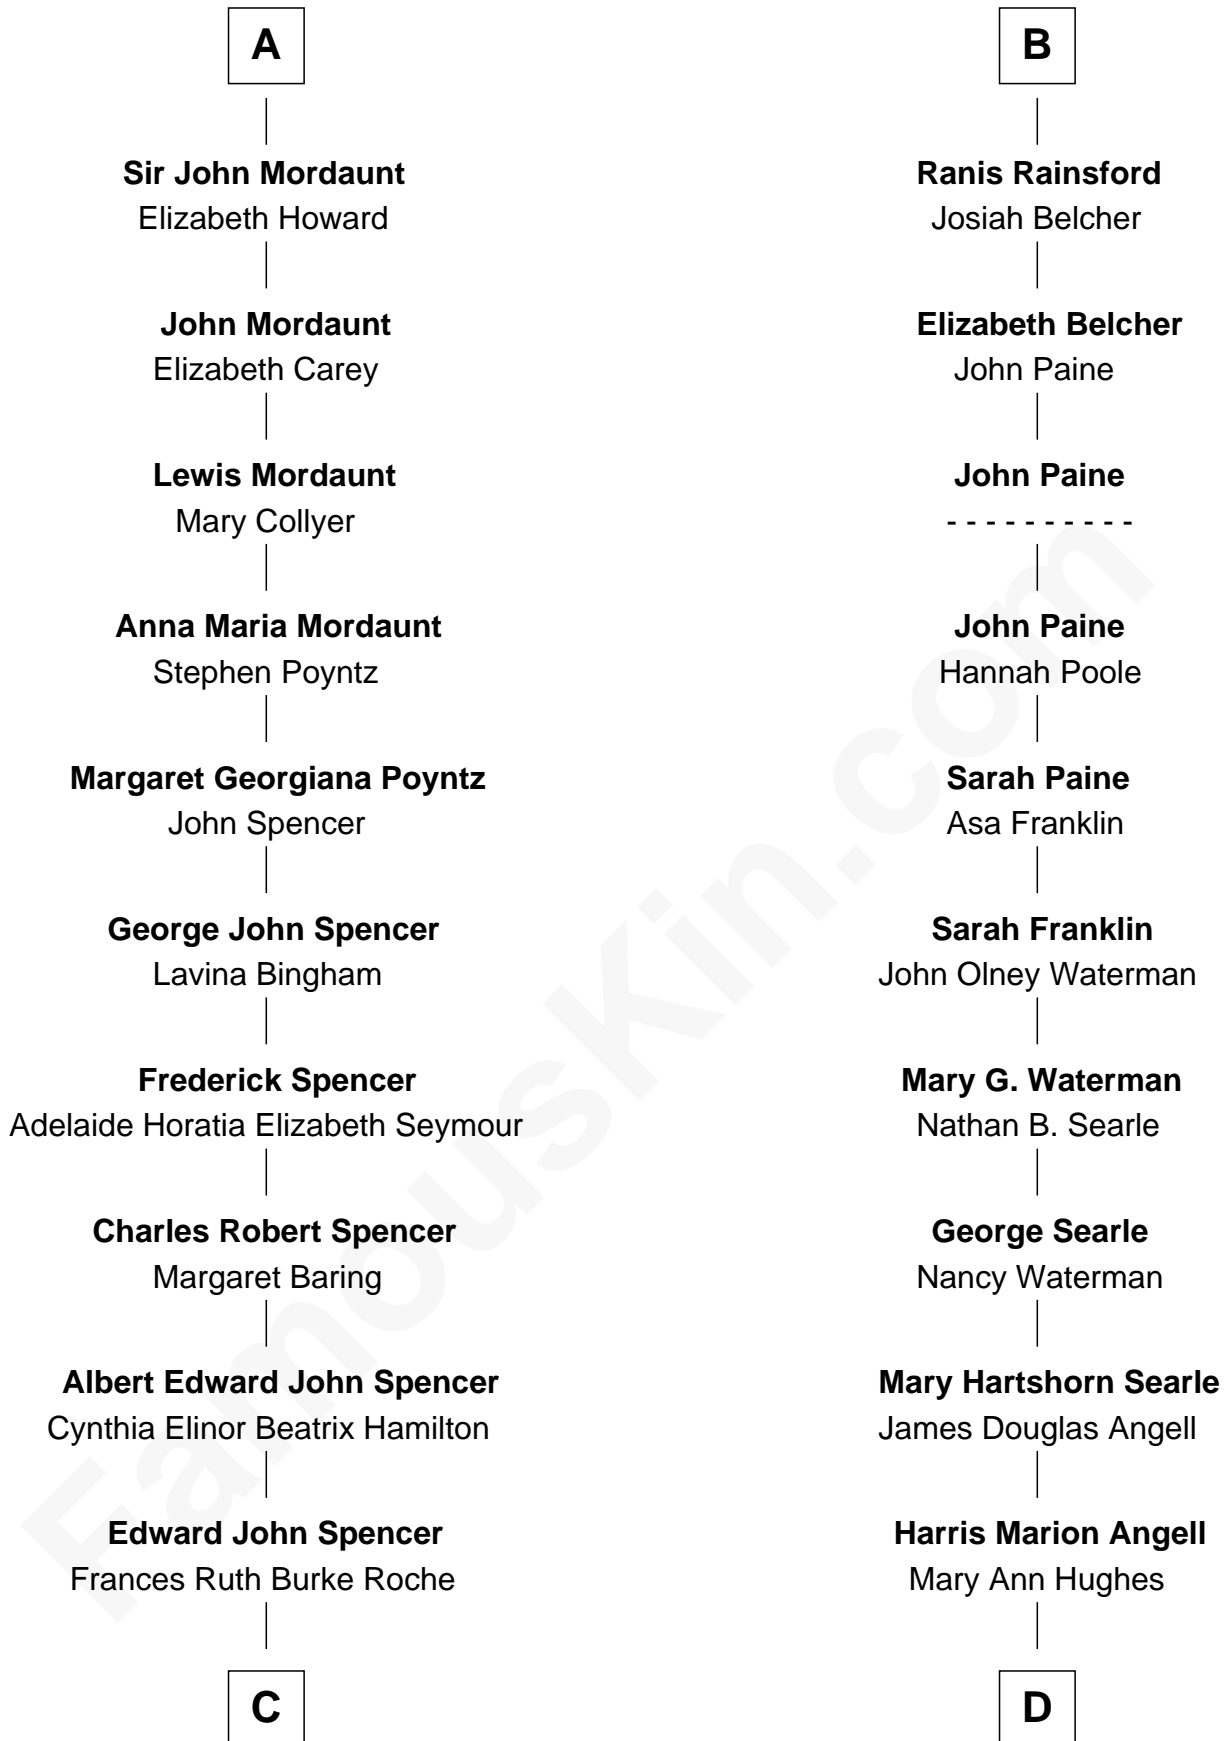

# FamousKin.com Relationship Chart of

**Prince William**

*Prince of Wales*

18th cousin of

**David Angell**

*TV Producer - 9/11 Victim*

**Sir Robert Hungerford**

Margaret Botreaux

**Sir Robert Hungerford**

Eleanor Moleyns

**Sir Thomas Hungerford**

Anne Percy

**Mary Hungerford**

Sir Edward Hastings

**Sir George Hastings**

Anne Stafford

Sir John White

**Robert White**

Margaret Gainsford

**Margaret White**

John Kirton

**Stephen Kirton**

Margaret Offley

**Thomas Kirton**

Mary Sadler

**Mary Kirton**

Robert Rainsford

**Edward Rainsford**

Elizabeth - - - - -

**B**

**C**

**Princess Diana Frances Spencer**  
Charles III, King of the United Kingdom