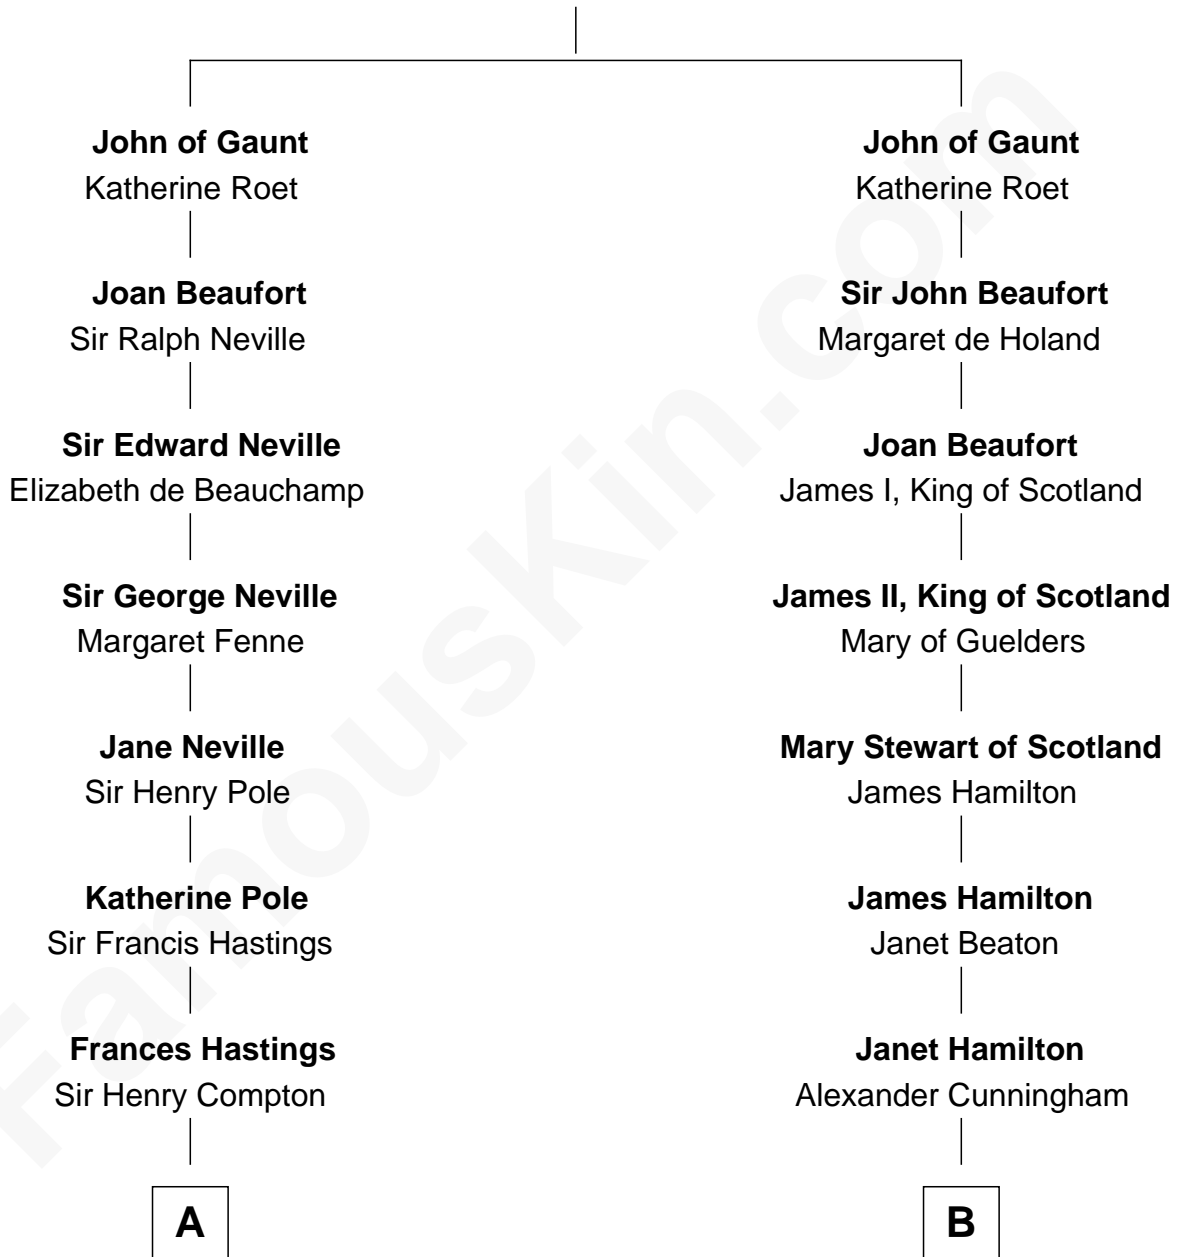

FamousKin.com

Relationship Chart of

Prince William

Prince of Wales

15th cousin 4 times removed of

Alexander Hamilton

1st U.S. Secretary of the Treasury

Edward III, King of England
 Philippa of Hainault

C

—
Edward John Spencer
Frances Ruth Burke Roche

—
Princess Diana Frances Spencer
Charles III, King of the United Kingdom

—
Prince William
Prince of Wales

FamousKin.com