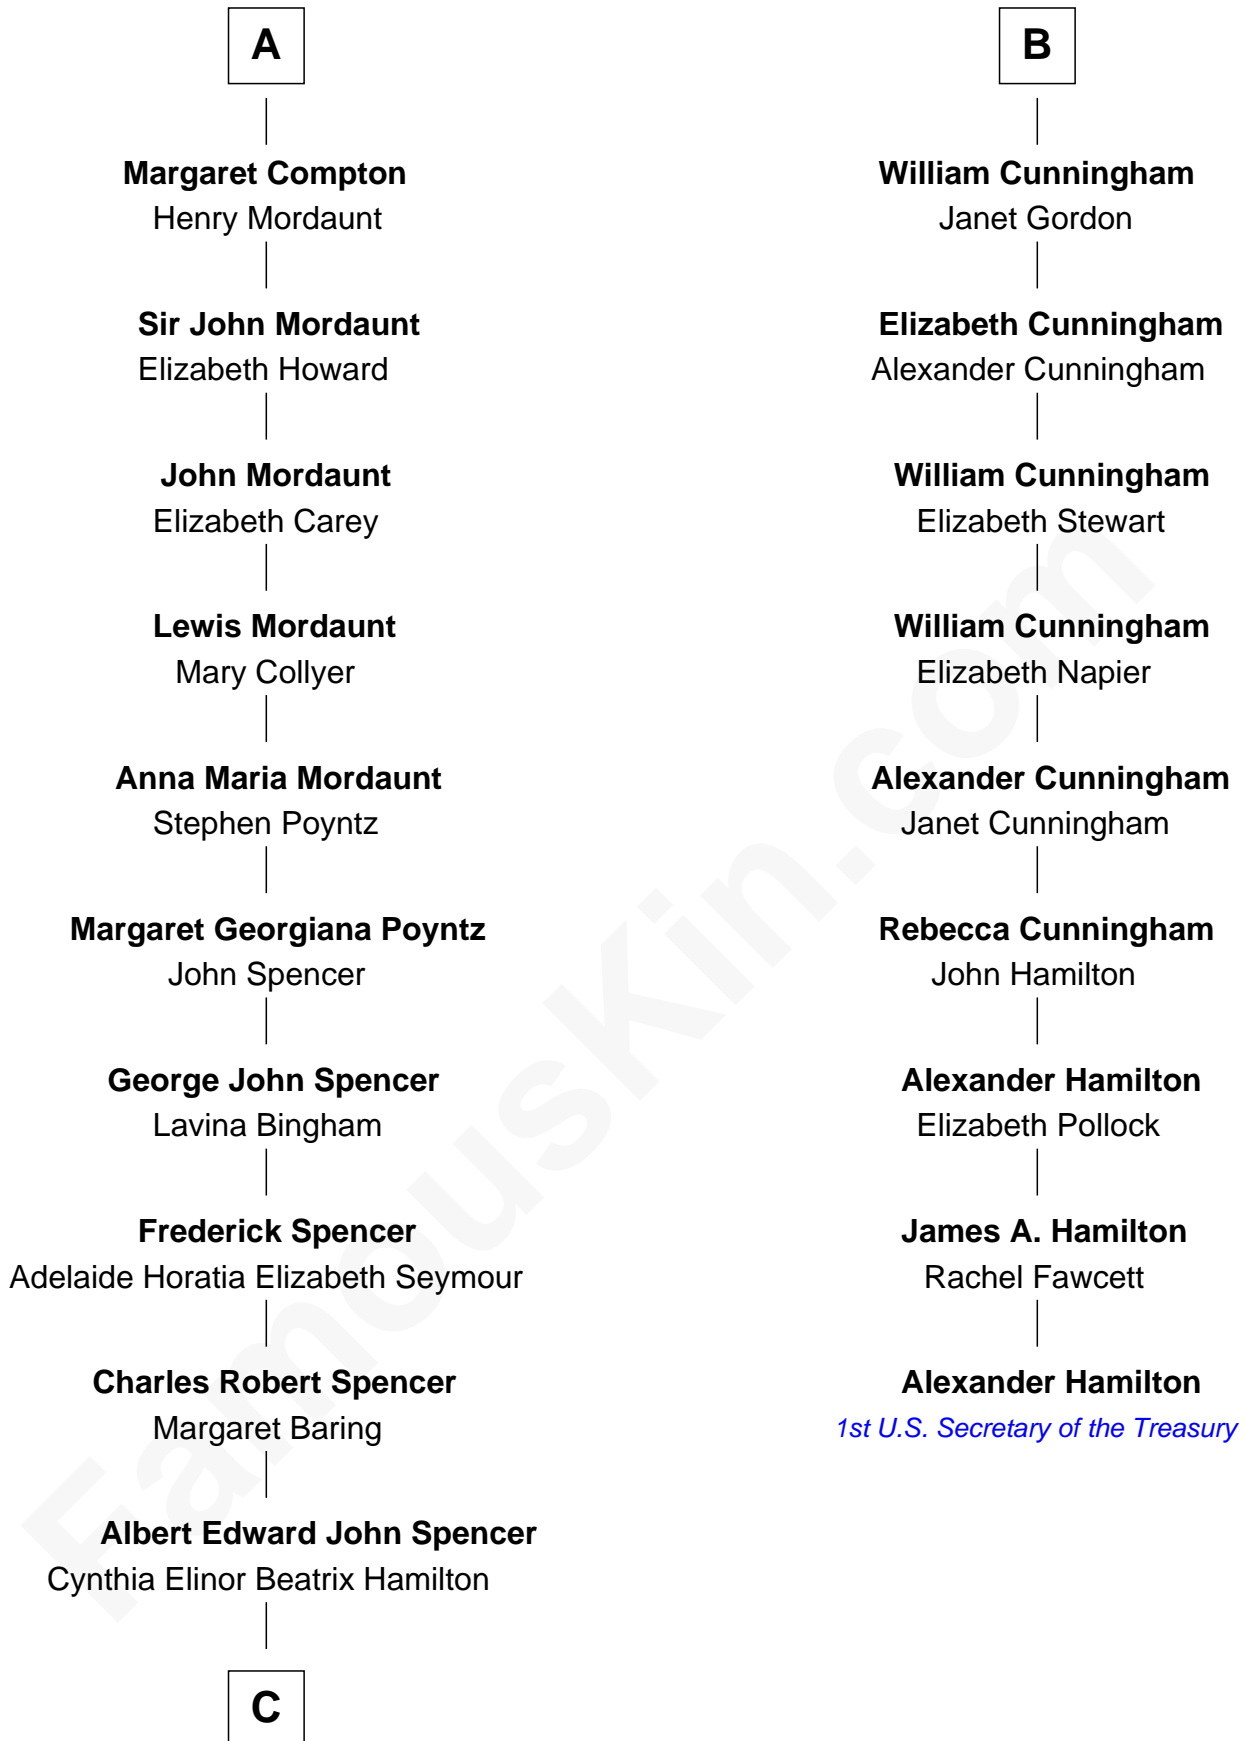

FamousKin.com

Relationship Chart of

Prince William

Prince of Wales

15th cousin 4 times removed of

Alexander Hamilton

1st U.S. Secretary of the Treasury

Edward III, King of England
 Philippa of Hainault

C

—
Edward John Spencer
Frances Ruth Burke Roche

—
Princess Diana Frances Spencer
Charles III, King of the United Kingdom

—
Prince William
Prince of Wales

FamousKin.com