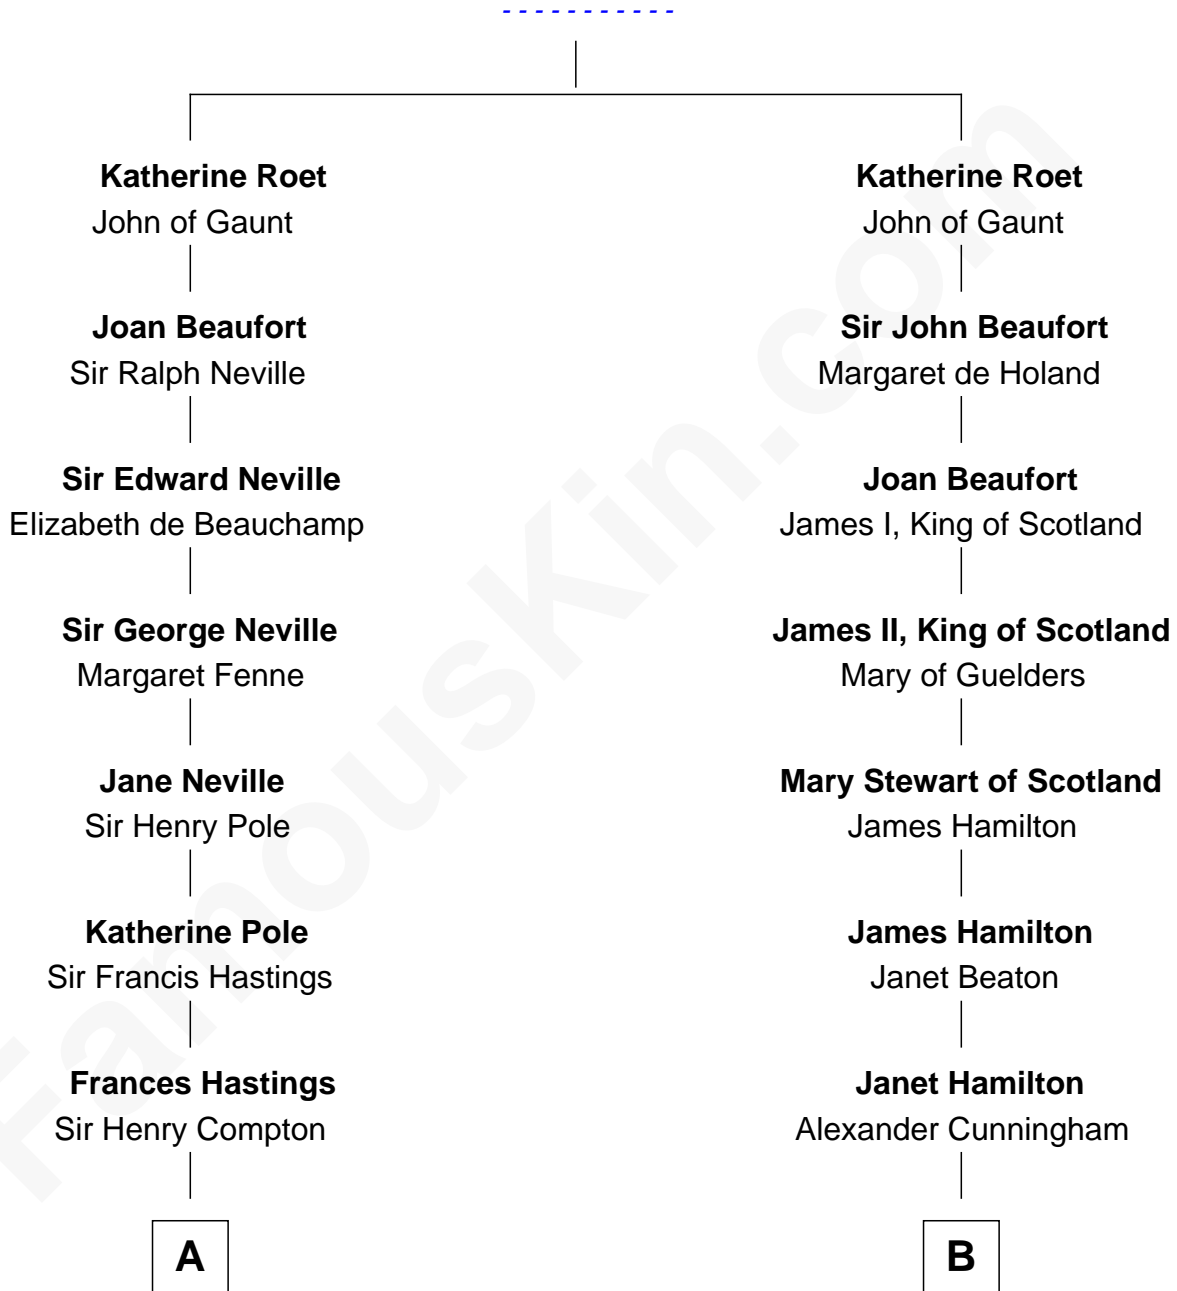

# FamousKin.com Relationship Chart of

**Prince William**

*Prince of Wales*

15th cousin 4 times removed of

**Alexander Hamilton**

*1st U.S. Secretary of the Treasury*

Sir Paon de Roet

**C**

—  
**Edward John Spencer**  
Frances Ruth Burke Roche

—  
**Princess Diana Frances Spencer**  
Charles III, King of the United Kingdom

—  
**Prince William**  
*Prince of Wales*

FamousKin.com