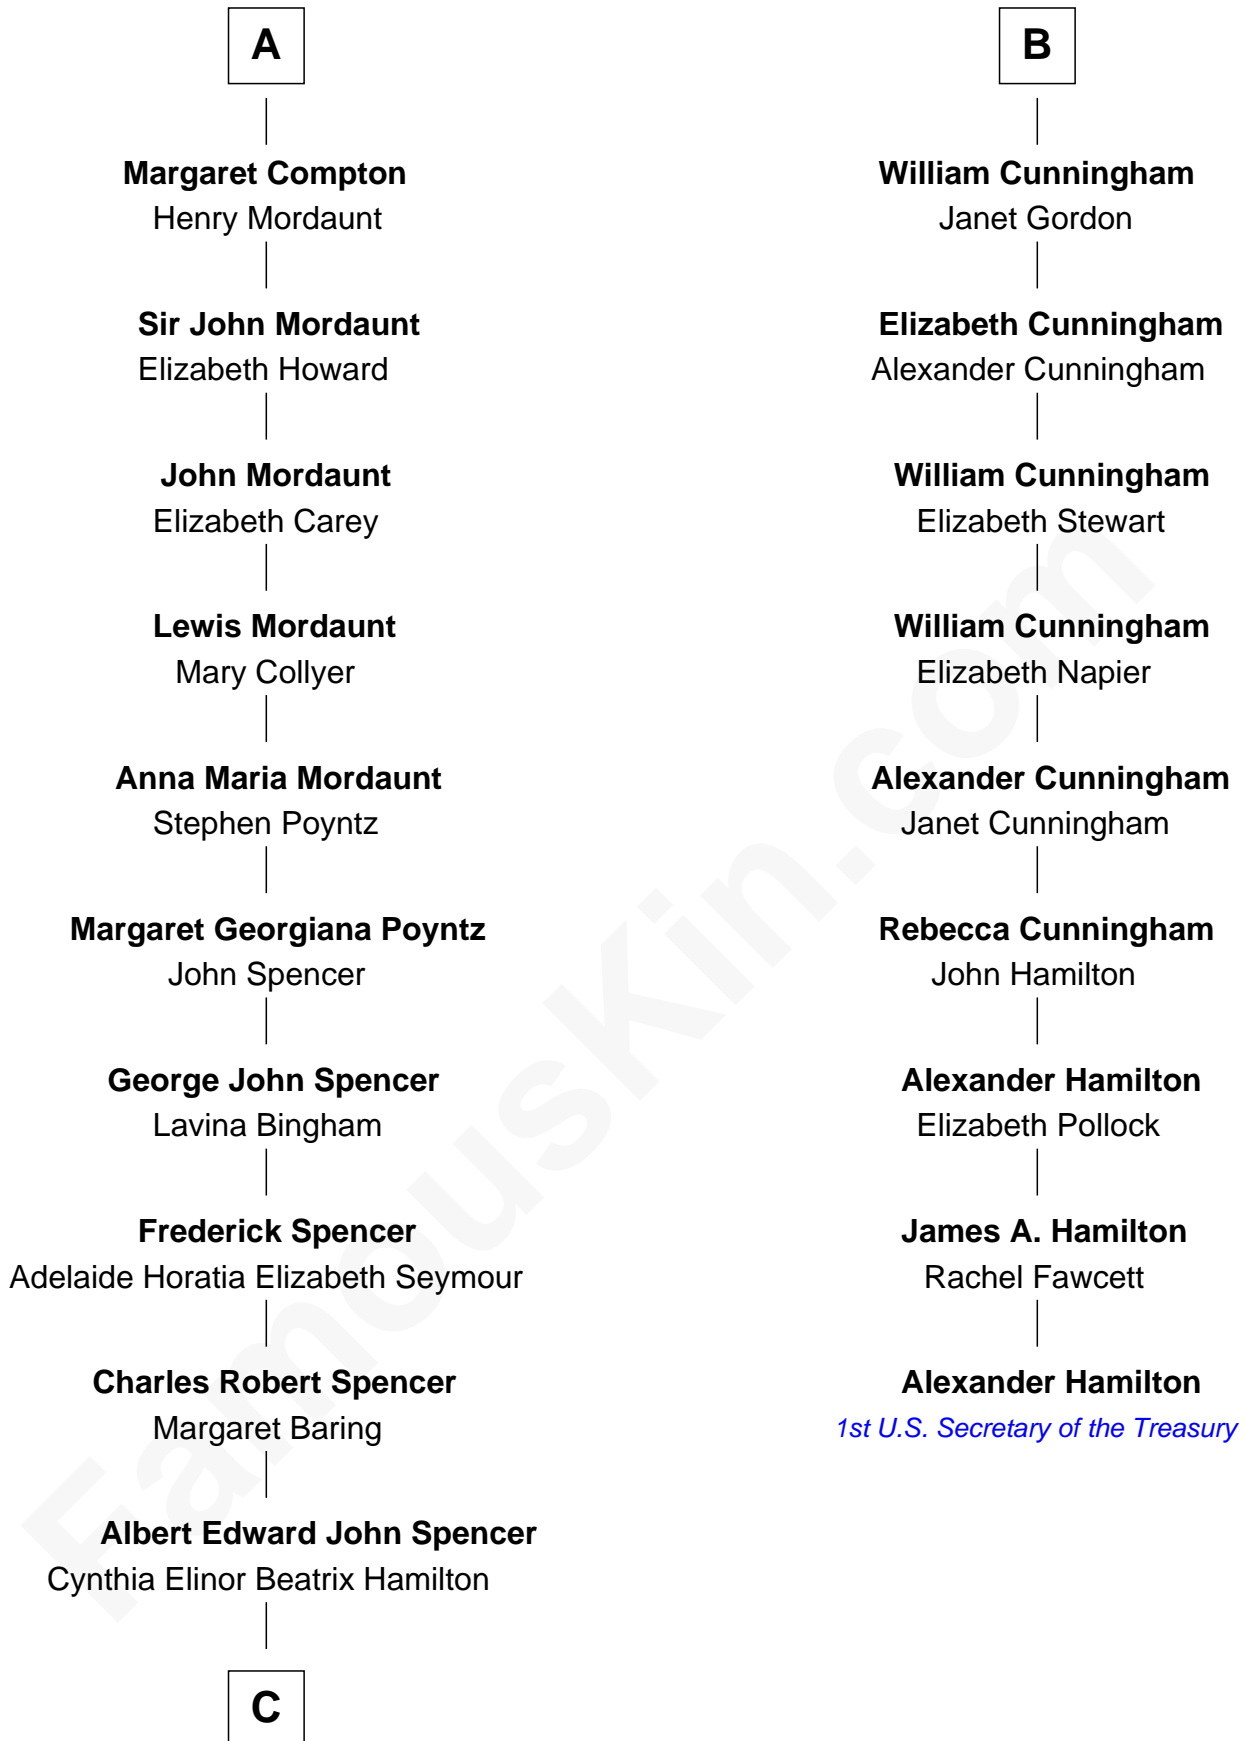

# FamousKin.com Relationship Chart of

**Prince William**

*Prince of Wales*

15th cousin 4 times removed of

**Alexander Hamilton**

*1st U.S. Secretary of the Treasury*

Sir Paon de Roet

**C**

—  
**Edward John Spencer**  
Frances Ruth Burke Roche

—  
**Princess Diana Frances Spencer**  
Charles III, King of the United Kingdom

—  
**Prince William**  
*Prince of Wales*

FamousKin.com