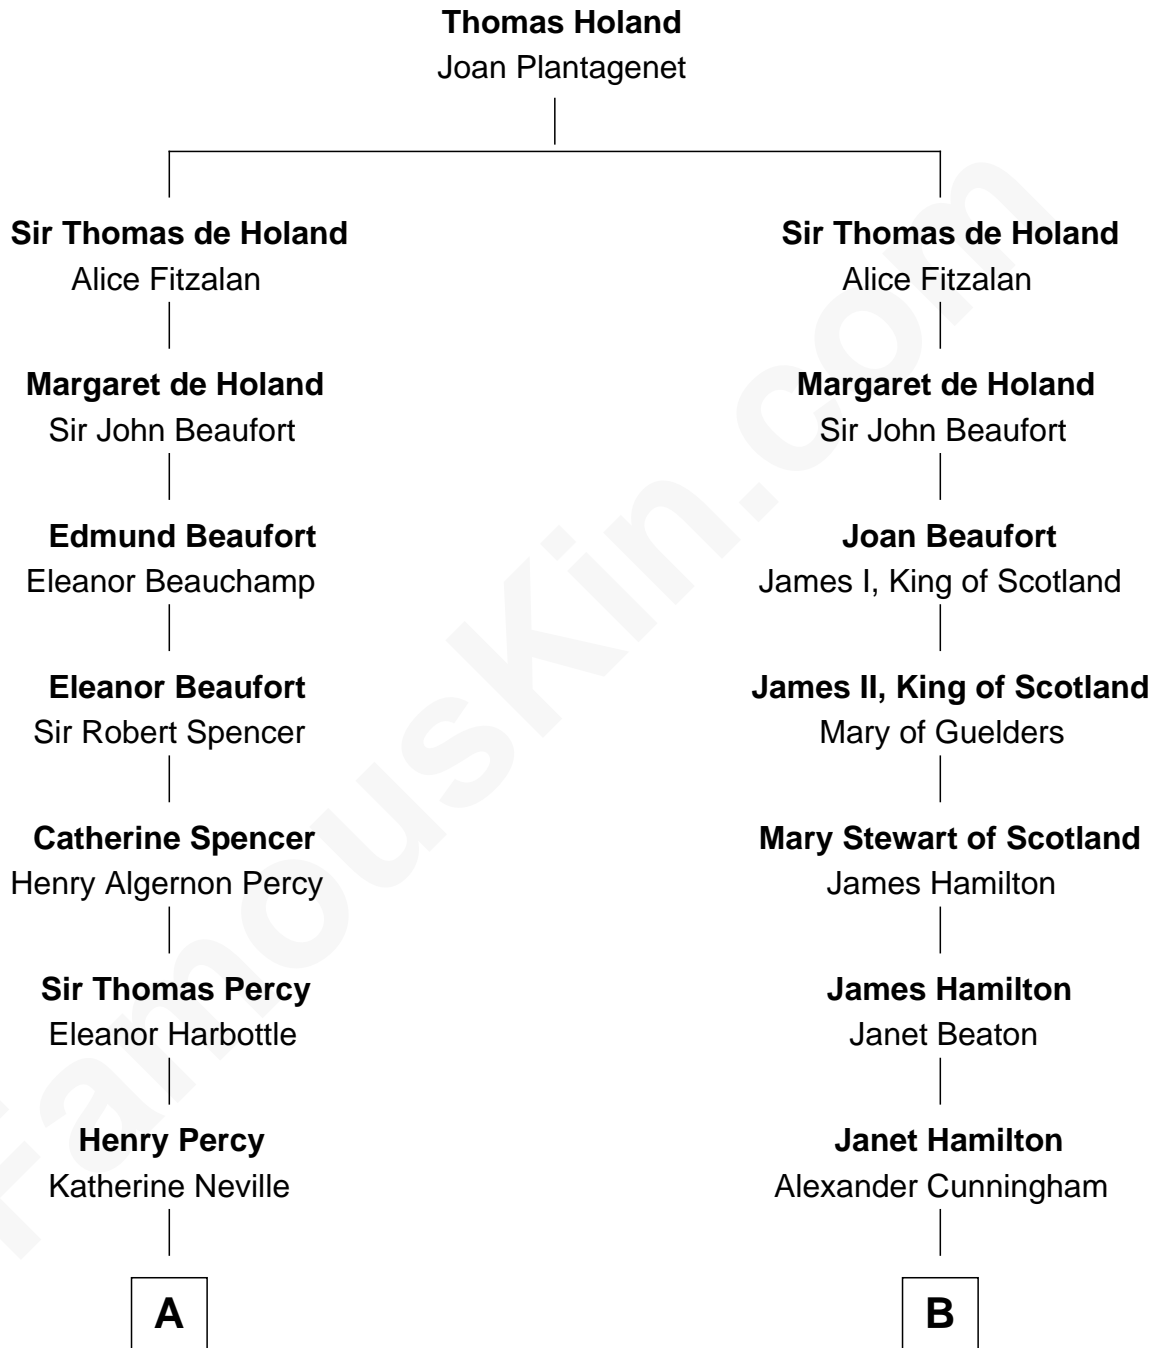

## Relationship Chart of

### Prince William

*Prince of Wales*

15th cousin 5 times removed of

**Alexander Hamilton**  
*1st U.S. Secretary of the Treasury*

**C**

—  
**Albert Edward John Spencer**

Cynthia Elinor Beatrix Hamilton

—  
**Edward John Spencer**

Frances Ruth Burke Roche

—  
**Princess Diana Frances Spencer**

Charles III, King of the United Kingdom

—  
**Prince William**

*Prince of Wales*