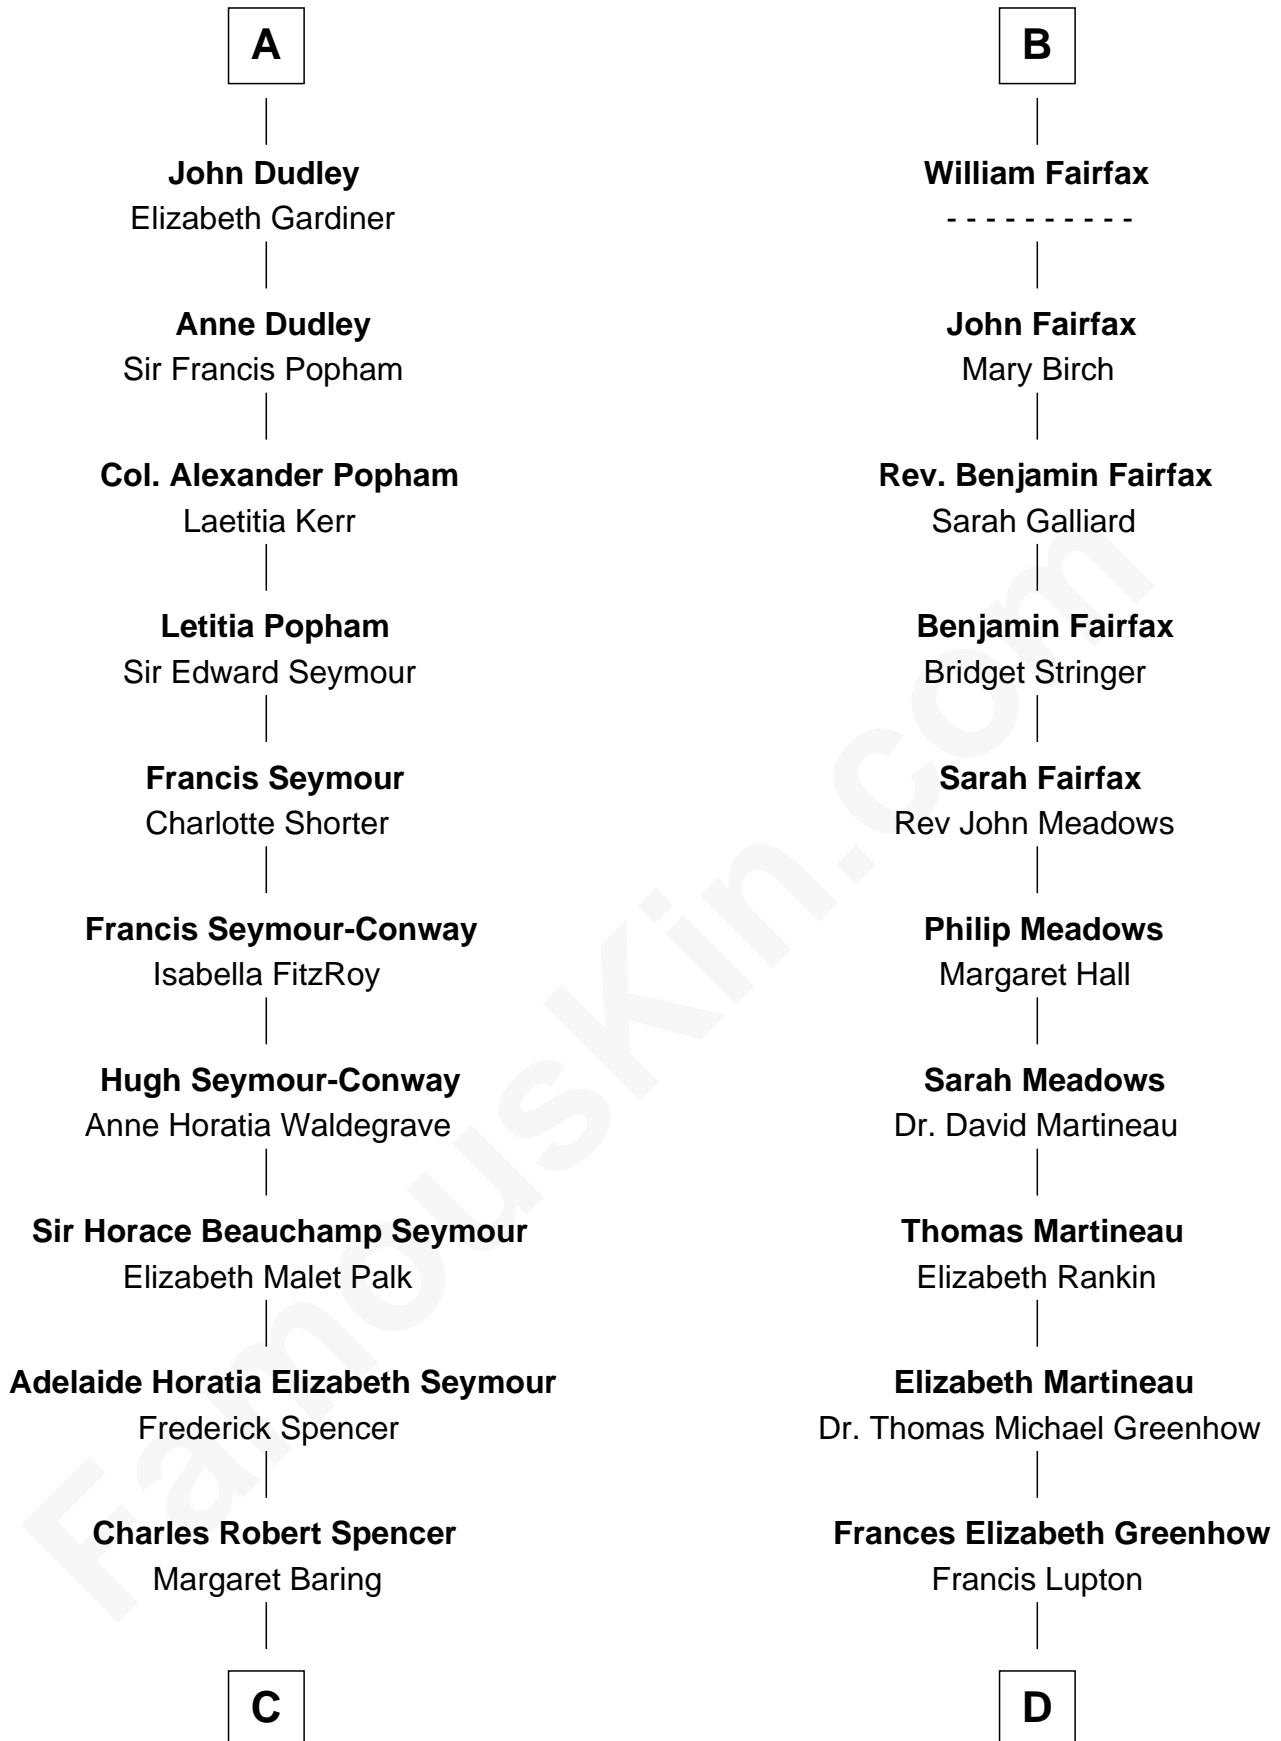

FamousKin.com Relationship Chart of

Prince William

Prince of Wales

20th cousin 1 time removed of

Catherine Middleton

Princess of Wales

William de Burgh
Maude of Lancaster

Elizabeth de Burgh
Lionel of Antwerp

Philippa Plantagenet
Edmund Mortimer

Elizabeth Mortimer
Sir Henry Percy

Sir Henry Percy
Eleanor Neville

Sir Henry Percy
Eleanor Poynings

Margaret Percy
Sir William Gascoigne

Agnes Gascoigne
Sir Thomas Fairfax

B

C

Albert Edward John Spencer

Cynthia Elinor Beatrix Hamilton

Edward John Spencer

Frances Ruth Burke Roche

Princess Diana Frances Spencer

Charles III, King of the United Kingdom