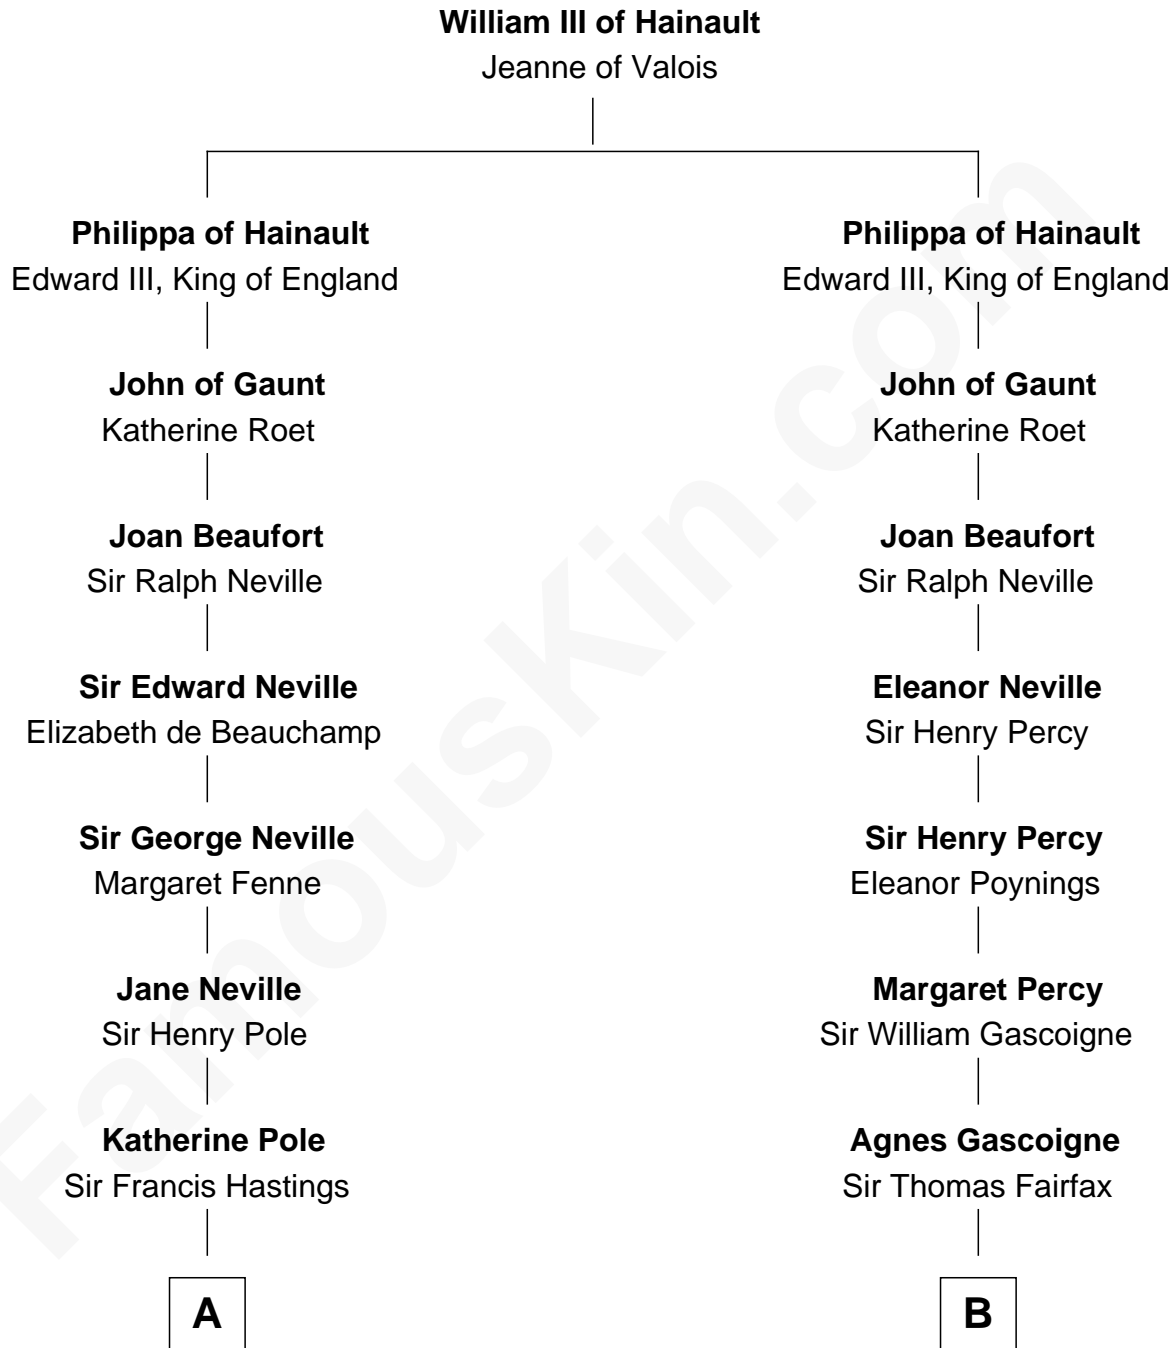

FamousKin.com
Relationship Chart of
Prince William
Prince of Wales

20th cousin 1 time removed of
Catherine Middleton
Princess of Wales

C

Albert Edward John Spencer

Cynthia Elinor Beatrix Hamilton

Edward John Spencer

Frances Ruth Burke Roche

Princess Diana Frances Spencer

Charles III, King of the United Kingdom

Prince William

Prince of Wales

D

Francis Martineau Lupton

Harriet Albina Davis