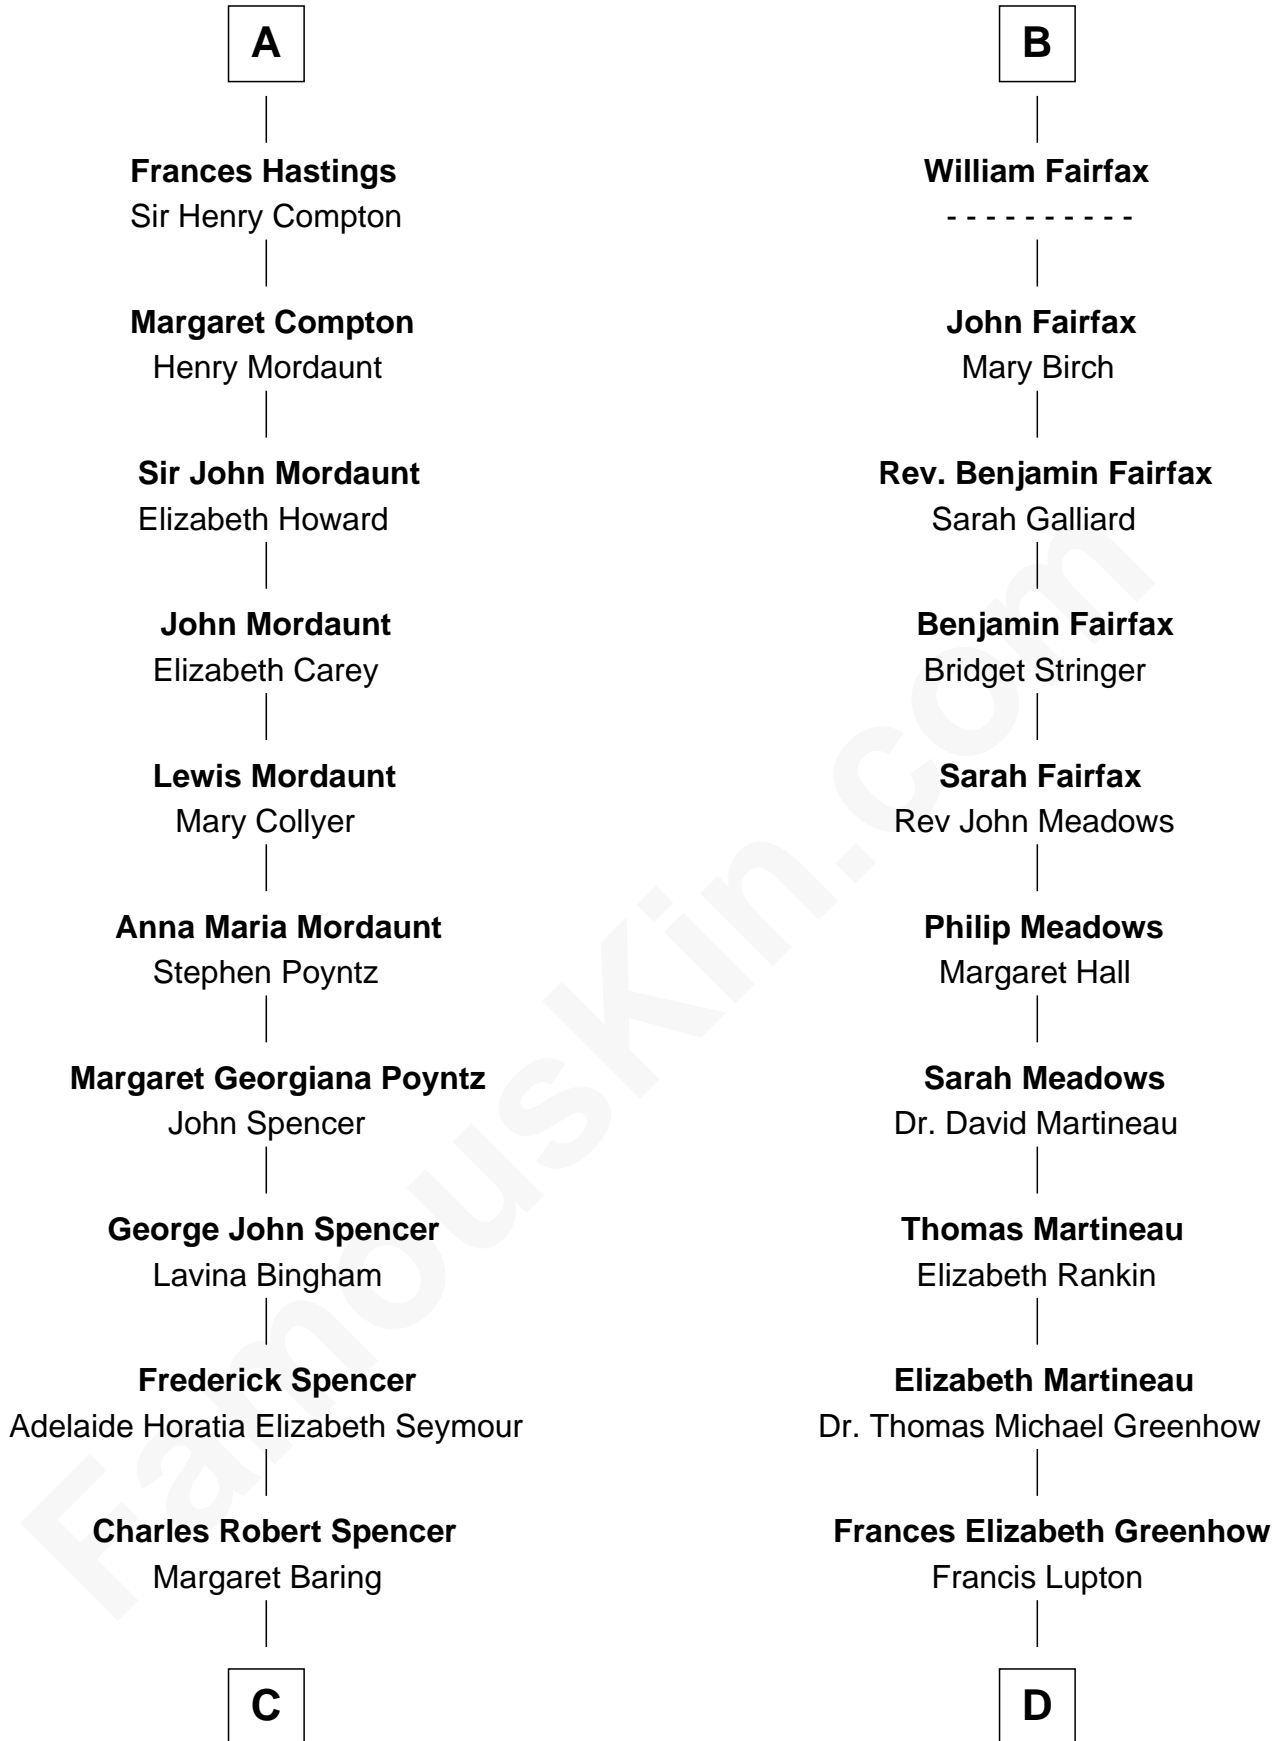

FamousKin.com
Relationship Chart of
Prince William
Prince of Wales

20th cousin 1 time removed of
Catherine Middleton
Princess of Wales

C

Albert Edward John Spencer

Cynthia Elinor Beatrix Hamilton

Edward John Spencer

Frances Ruth Burke Roche

Princess Diana Frances Spencer

Charles III, King of the United Kingdom

Prince William

Prince of Wales

D

Francis Martineau Lupton

Harriet Albina Davis