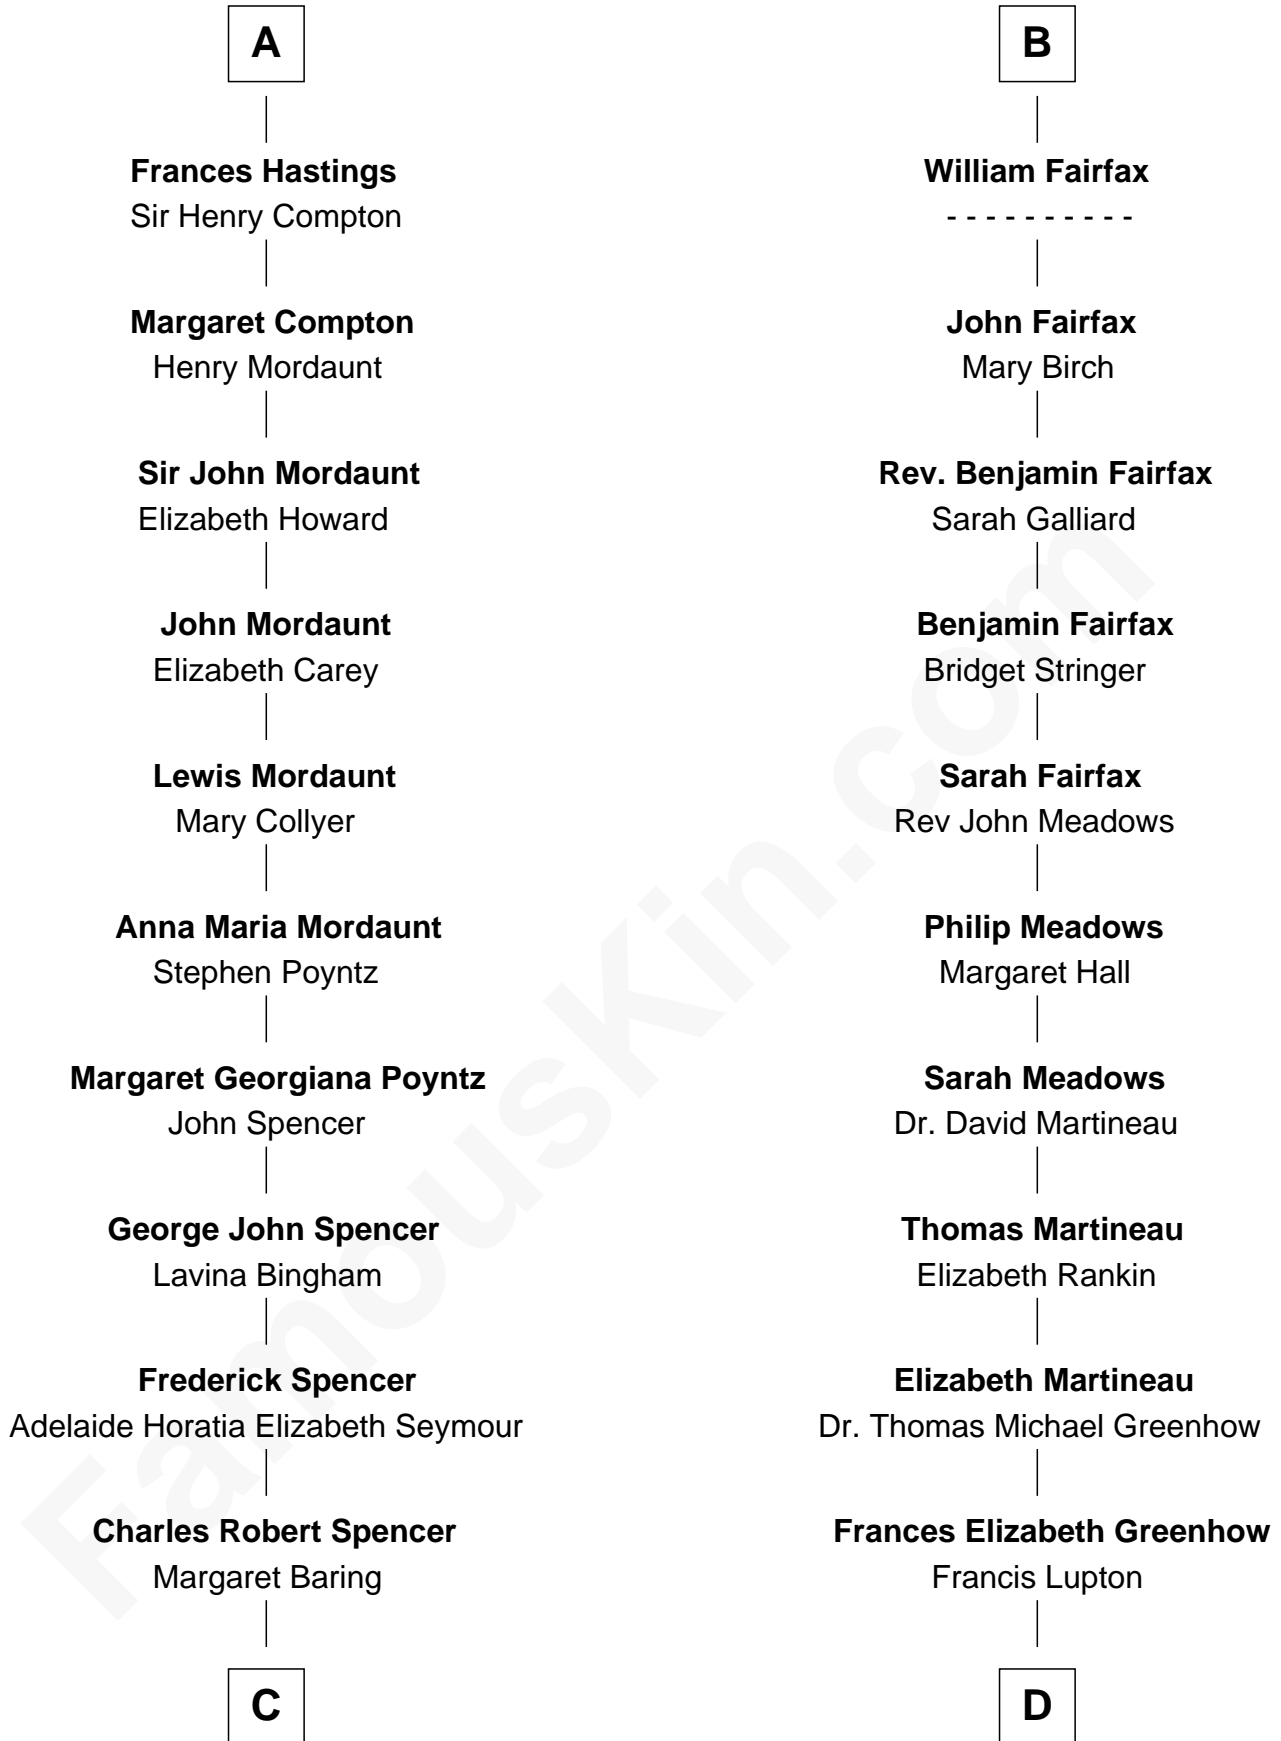

FamousKin.com Relationship Chart of

Prince William

Prince of Wales

20th cousin 1 time removed of

Catherine Middleton

Princess of Wales

Sir Henry de Percy

Eleanor de Arundel

C

Albert Edward John Spencer

Cynthia Elinor Beatrix Hamilton

Edward John Spencer

Frances Ruth Burke Roche

Princess Diana Frances Spencer

Charles III, King of the United Kingdom

Prince William