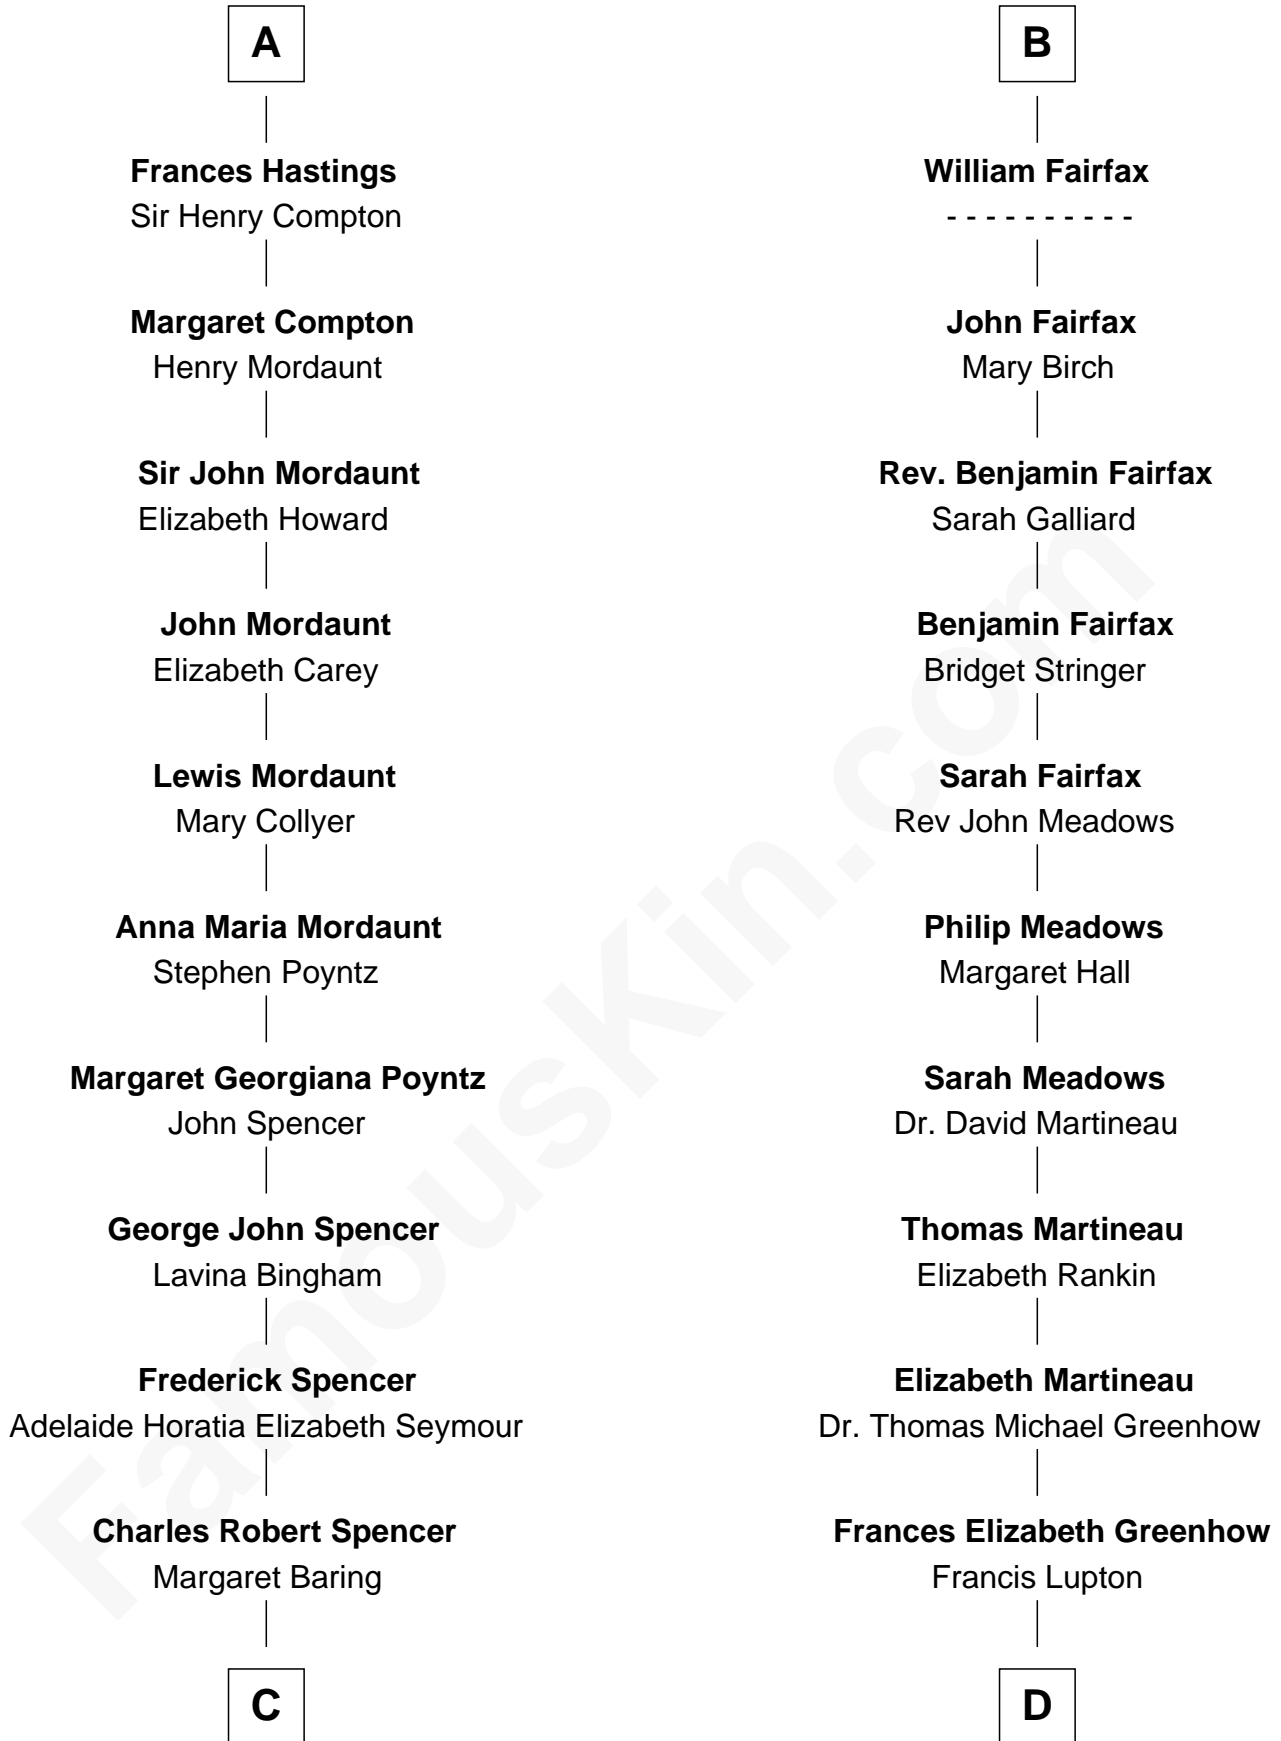

FamousKin.com Relationship Chart of

Prince William

Prince of Wales

20th cousin 1 time removed of

Catherine Middleton

Princess of Wales

Sir Ranulph de Neville

Euphemia de Clavering

C

Albert Edward John Spencer
Cynthia Elinor Beatrix Hamilton

Edward John Spencer
Frances Ruth Burke Roche

Princess Diana Frances Spencer
Charles III, King of the United Kingdom

Prince William
Prince of Wales