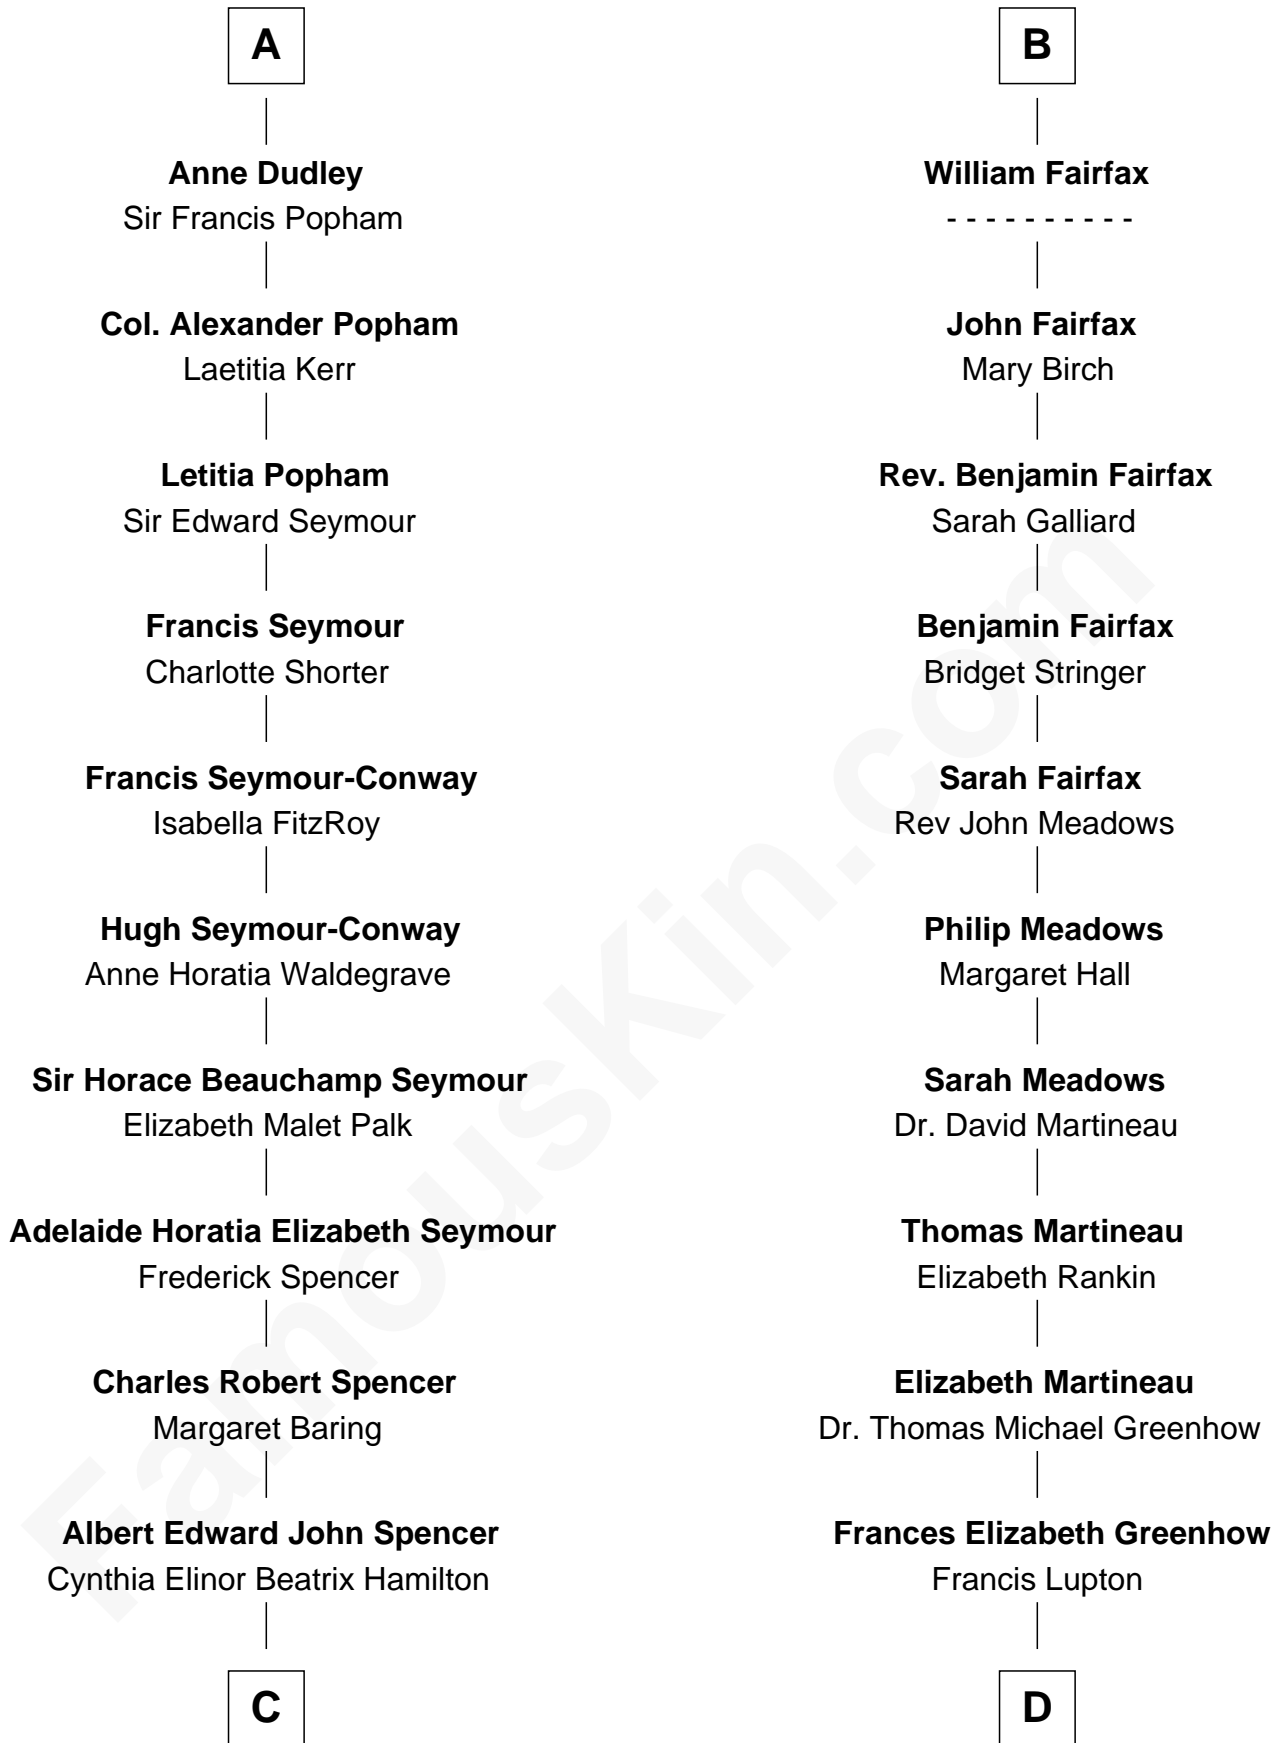

FamousKin.com Relationship Chart of

Prince William

Prince of Wales

19th cousin 2 times removed of

Catherine Middleton

Princess of Wales

Ralph de Stafford

Margaret de Audley

John Dudley
Elizabeth Gardiner

A

Sir Hugh de Stafford
Philippa de Beauchamp

Margaret de Stafford
Sir Ralph Neville

Ralph de Neville
Mary Ferrers

John Neville
Elizabeth Newmarch

Jane de Neville
Sir William Gascoigne

Sir William Gascoigne
Margaret Percy

Agnes Gascoigne
Sir Thomas Fairfax

B

C

Edward John Spencer
Frances Ruth Burke Roche

Princess Diana Frances Spencer
Charles III, King of the United Kingdom

Prince William
Prince of Wales