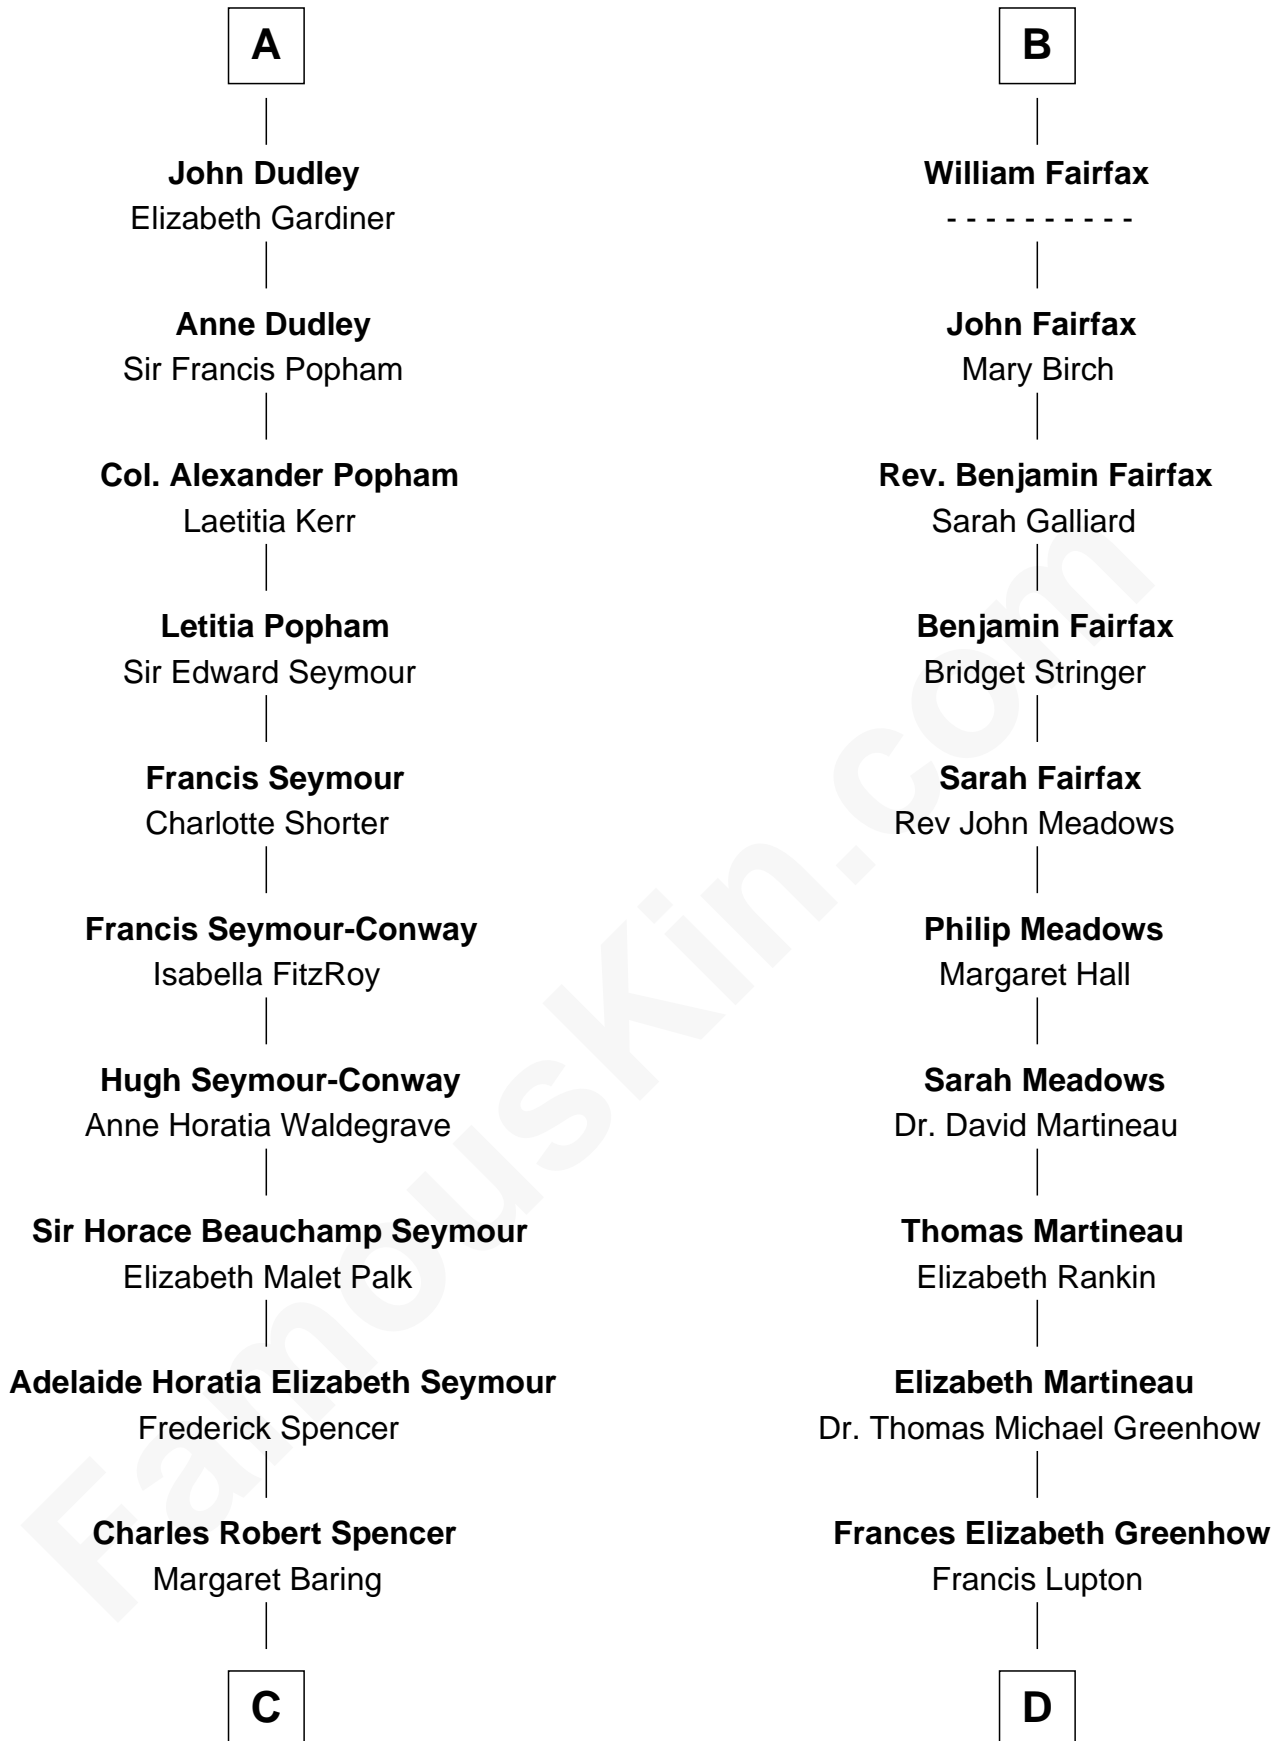

FamousKin.com Relationship Chart of

Prince William

Prince of Wales

20th cousin 1 time removed of

Catherine Middleton

Princess of Wales

William de Montagu
Katherine de Grandison

Philippa de Montagu
Sir Roger de Mortimer

Edmund Mortimer
Philippa Plantagenet

Elizabeth Mortimer
Sir Henry Percy

Elizabeth Percy
Sir John Clifford

Thomas Clifford
Joan Dacre

Matilda Clifford
Sir Edmund Sutton

Thomas Dudley
Grace Threlkeld

A

Philippa de Montagu
Sir Roger de Mortimer

Edmund Mortimer
Philippa Plantagenet

Elizabeth Mortimer
Sir Henry Percy

Sir Henry Percy
Eleanor Neville

Sir Henry Percy
Eleanor Poynings

Margaret Percy
Sir William Gascoigne

Agnes Gascoigne
Sir Thomas Fairfax

B

C

Albert Edward John Spencer

Cynthia Elinor Beatrix Hamilton

Edward John Spencer

Frances Ruth Burke Roche

Princess Diana Frances Spencer

Charles III, King of the United Kingdom