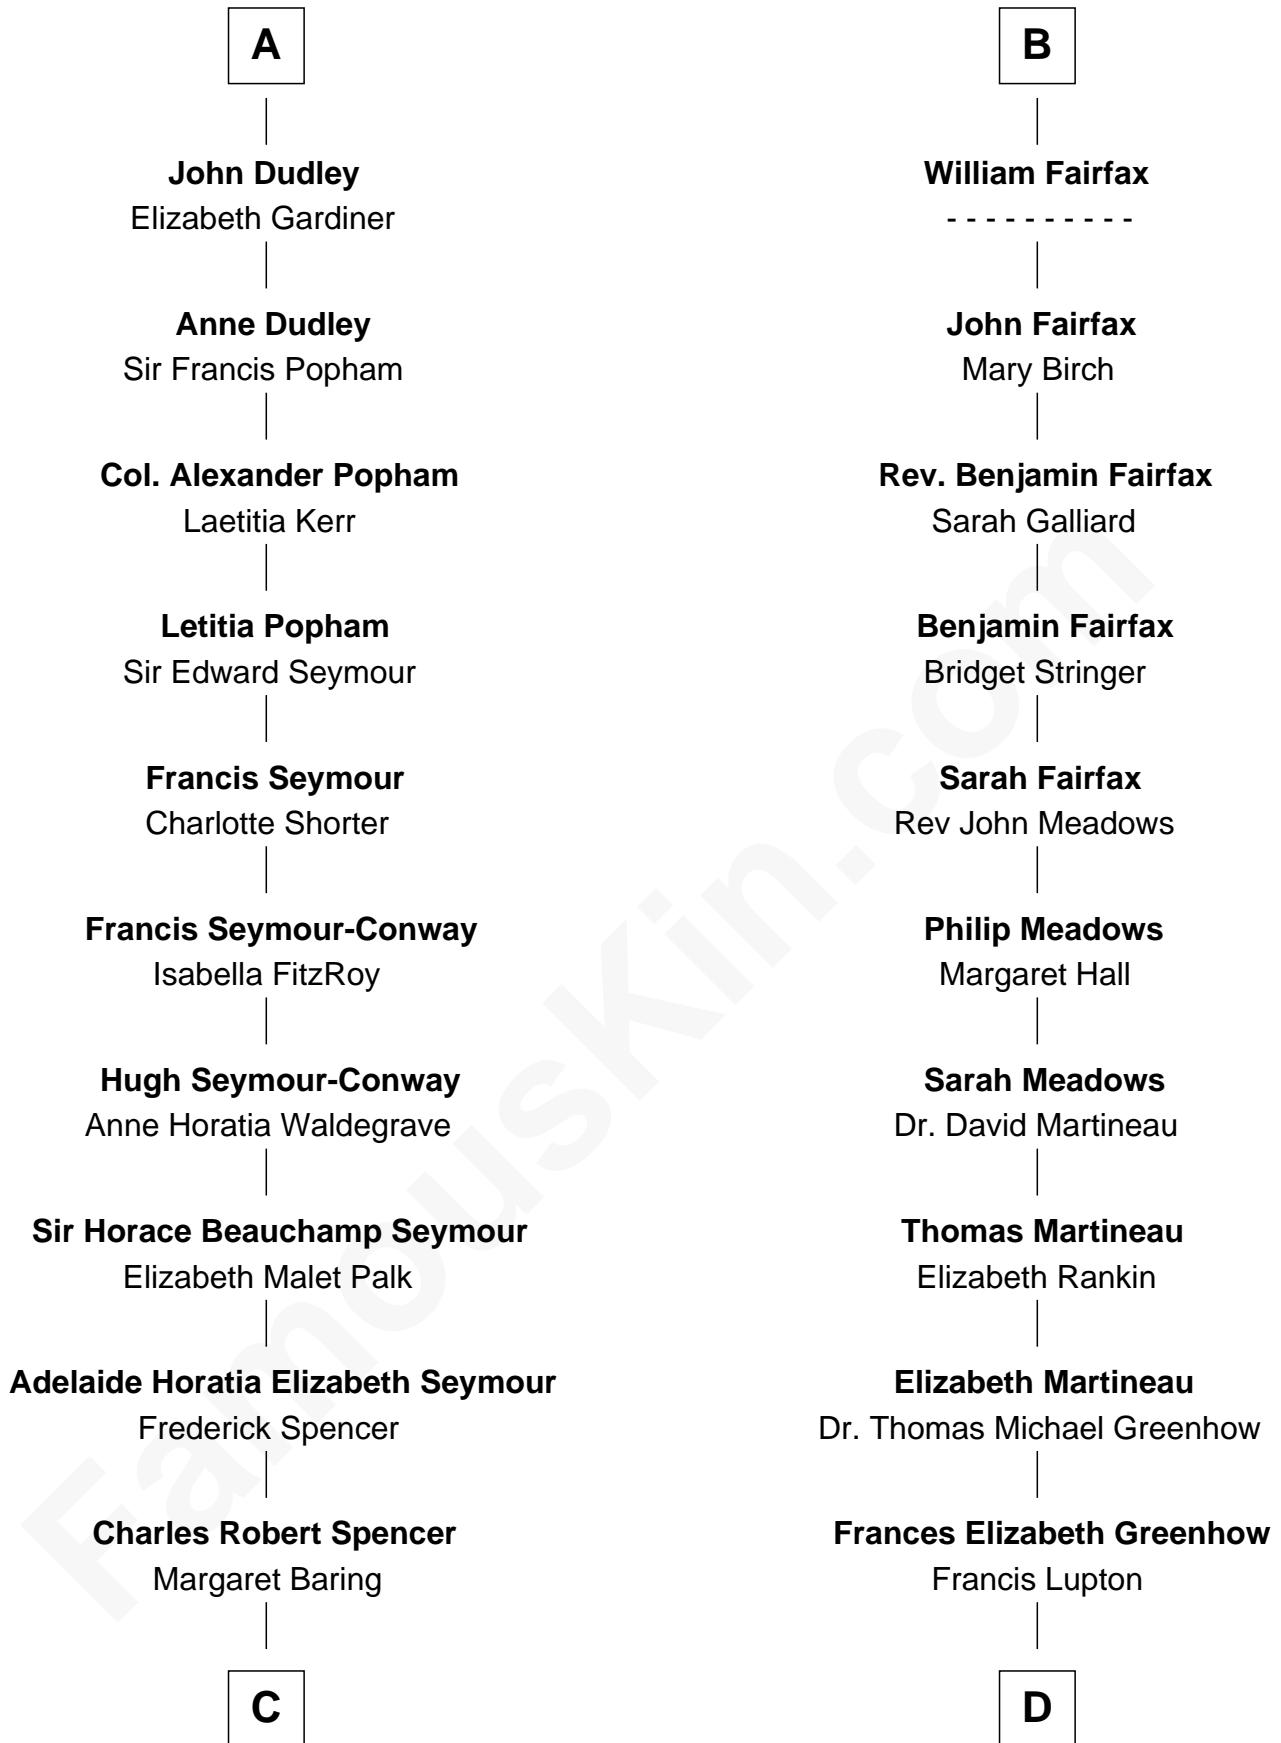

# FamousKin.com Relationship Chart of

**Prince William**

*Prince of Wales*

20th cousin 1 time removed of

**Catherine Middleton**

*Princess of Wales*

**Sir Edmund Mortimer**  
Elizabeth de Badlesmere

**Sir Roger de Mortimer**  
Philippa de Montagu

**A**

**Sir Roger de Mortimer**  
Philippa de Montagu

**Edmund Mortimer**  
Philippa Plantagenet

**Elizabeth Mortimer**  
Sir Henry Percy

**Sir Henry Percy**  
Eleanor Neville

**Sir Henry Percy**  
Eleanor Poynings

**Margaret Percy**  
Sir William Gascoigne

**Agnes Gascoigne**  
Sir Thomas Fairfax

**B**

**C**

**Albert Edward John Spencer**

Cynthia Elinor Beatrix Hamilton

**Edward John Spencer**

Frances Ruth Burke Roche

**Princess Diana Frances Spencer**

Charles III, King of the United Kingdom

**Prince William**

*Prince of Wales*

**D**

**Francis Martineau Lupton**

Harriet Albina Davis

**Olive Christina Lupton**