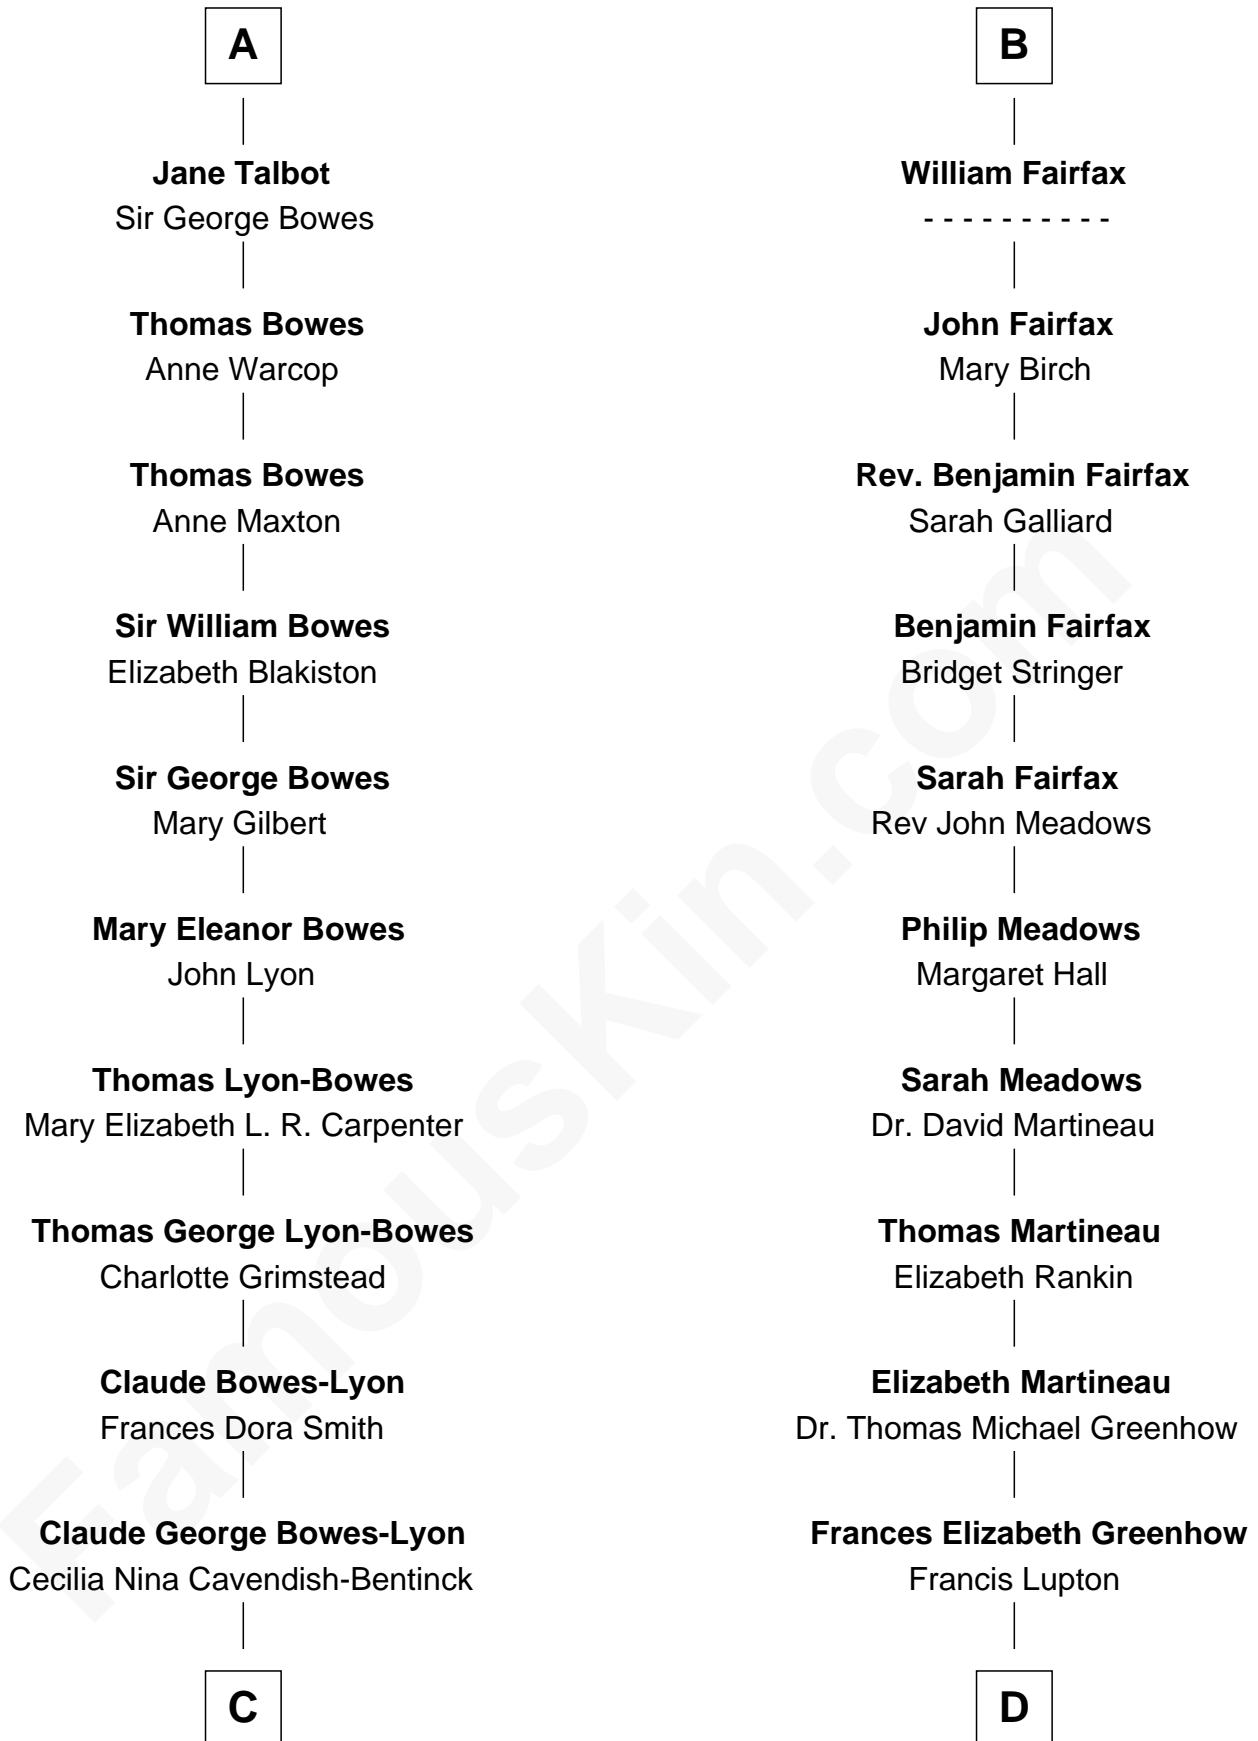

FamousKin.com
Relationship Chart of
Prince William
Prince of Wales

20th cousin 1 time removed of
Catherine Middleton
Princess of Wales

C

Elizabeth Bowes-Lyon

George VI, King of the United Kingdom

Elizabeth II, Queen of the United Kingdom

Prince Philip of Edinburgh

Charles III, King of the United Kingdom

Princess Diana Frances Spencer

Prince William

Prince of Wales

D

Francis Martineau Lupton

Harriet Albina Davis