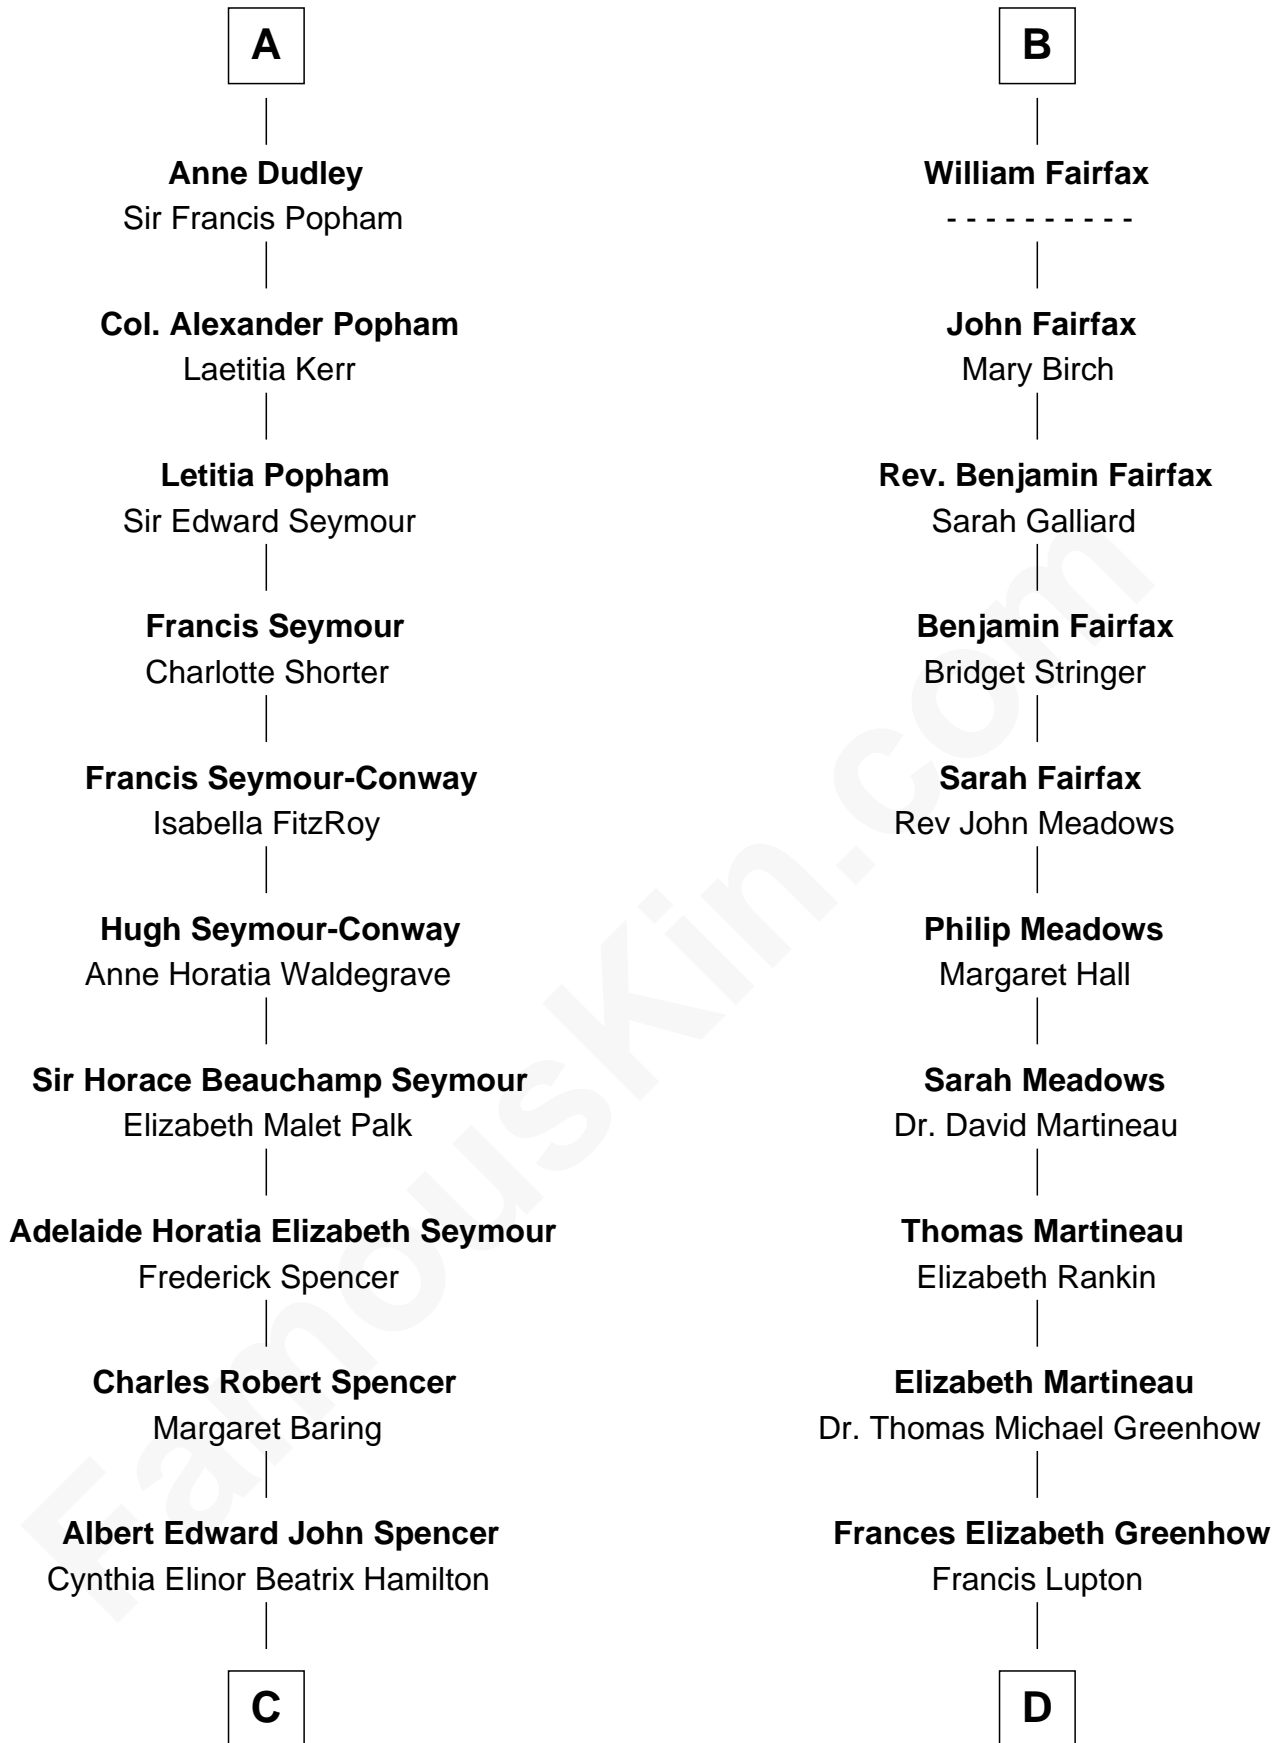

# FamousKin.com Relationship Chart of

**Prince William**

*Prince of Wales*

19th cousin 2 times removed of

**Catherine Middleton**

*Princess of Wales*

**Eudo la Zouche**  
Milicent de Cantilupe

**Eve la Zouche**  
Sir Maurice de Berkeley

**Thomas de Berkeley**  
Katherine de Clyvedon

**Sir John Berkeley**  
Elizabeth Betteshorne

**Elizabeth Berkeley**  
Sir John Sutton

**Sir Edmund Sutton**  
Matilda Clifford

**Thomas Dudley**  
Grace Threlkeld

**John Dudley**  
Elizabeth Gardiner

**A**

**Eve la Zouche**  
Sir Maurice de Berkeley

**Thomas de Berkeley**  
Katherine de Clyvedon

**Sir John Berkeley**  
Elizabeth Betteshorne

**Eleanor Berkeley**  
Sir Richard Poynings

**Eleanor Poynings**  
Sir Henry Percy

**Margaret Percy**  
Sir William Gascoigne

**Agnes Gascoigne**  
Sir Thomas Fairfax

**B**

**C**

**Edward John Spencer**  
Frances Ruth Burke Roche

**Princess Diana Frances Spencer**  
Charles III, King of the United Kingdom