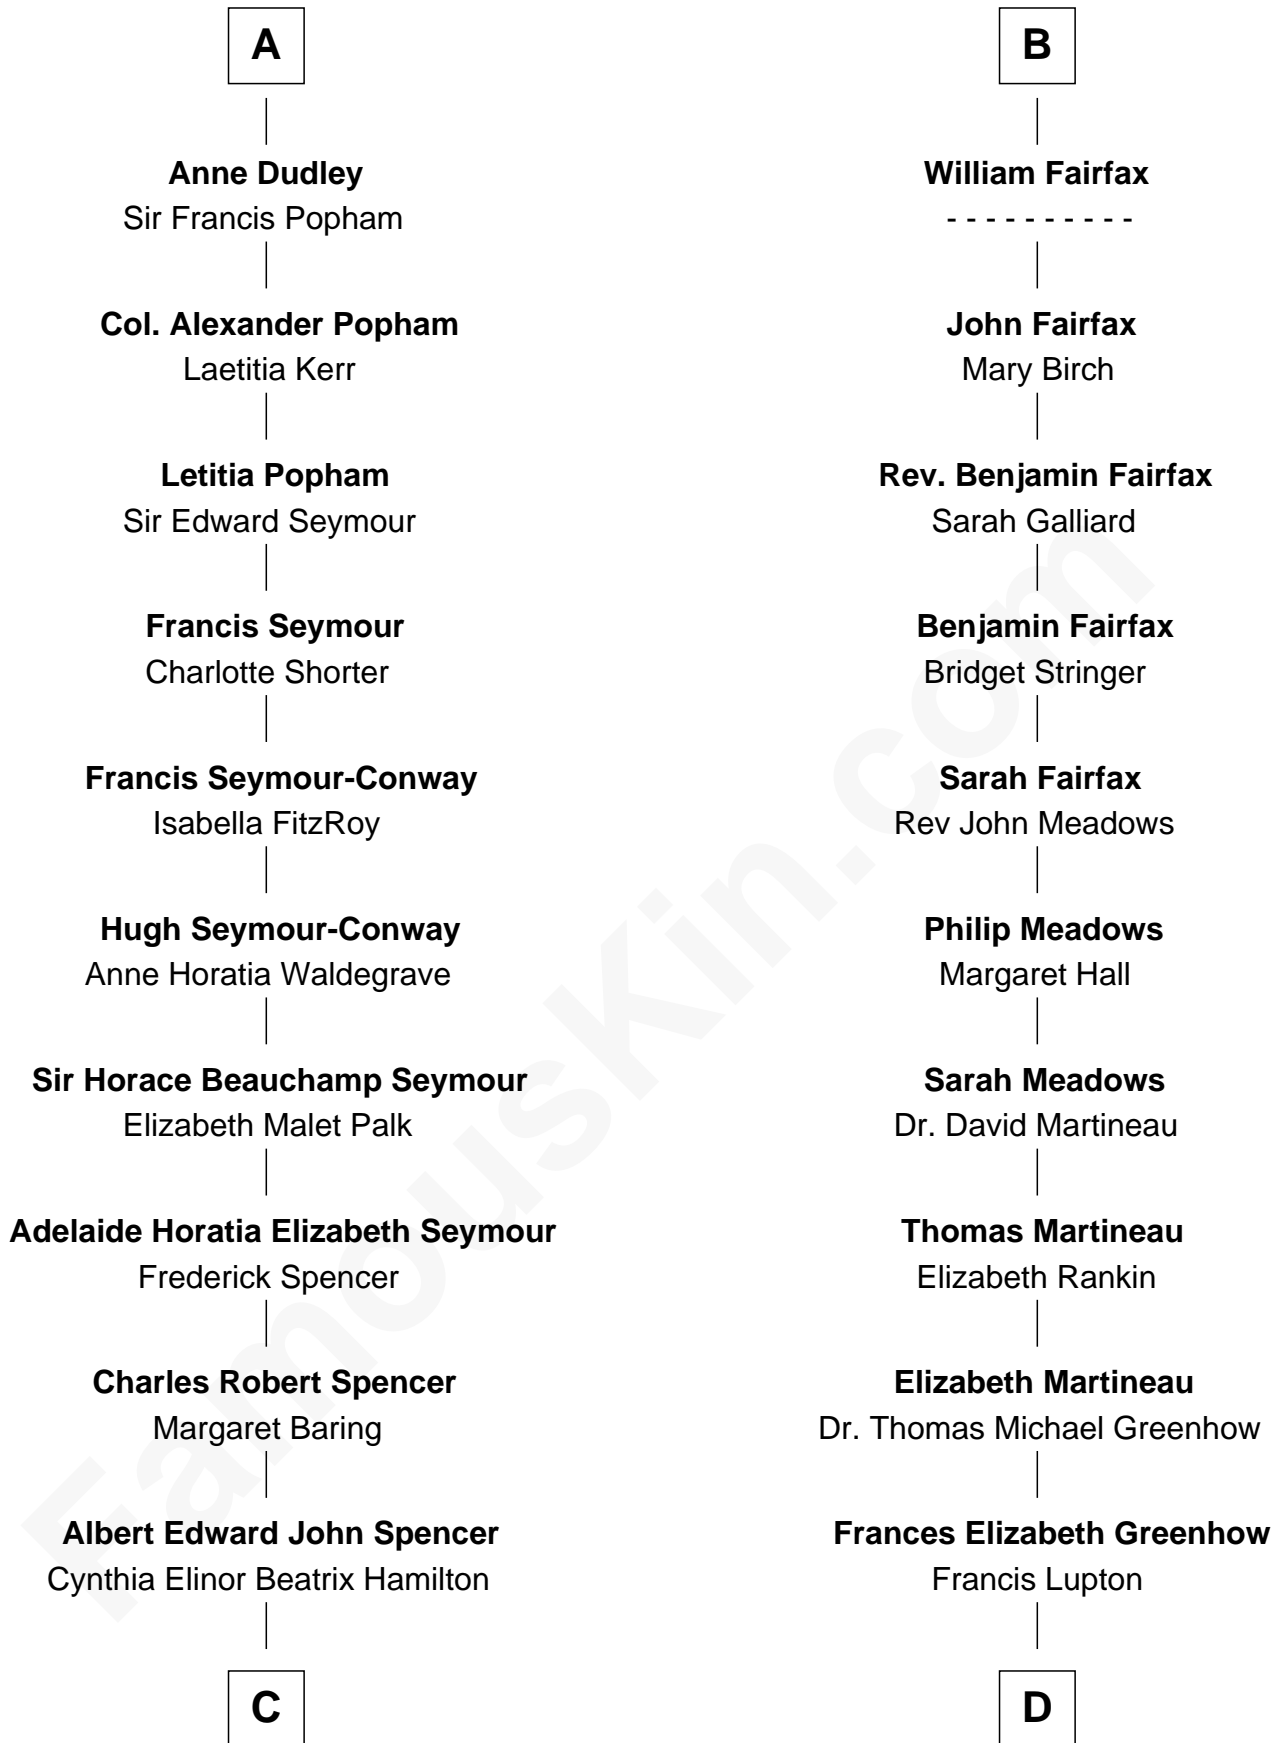

FamousKin.com
Relationship Chart of
Prince William
Prince of Wales

19th cousin 2 times removed of
Catherine Middleton
Princess of Wales

Sir Thomas de Berkeley
 Joan de Ferrers

Sir Maurice de Berkeley
 Eve la Zouche

Thomas de Berkeley
 Katherine de Clyvedon

Sir John Berkeley
 Elizabeth Betteshorne

Elizabeth Berkeley
 Sir John Sutton

Sir Edmund Sutton
 Matilda Clifford

Thomas Dudley
 Grace Threlkeld

John Dudley
 Elizabeth Gardiner

A

Sir Maurice de Berkeley
 Eve la Zouche

Thomas de Berkeley
 Katherine de Clyvedon

Sir John Berkeley
 Elizabeth Betteshorne

Eleanor Berkeley
 Sir Richard Poynings

Eleanor Poynings
 Sir Henry Percy

Margaret Percy
 Sir William Gascoigne

Agnes Gascoigne
 Sir Thomas Fairfax

B

C

Edward John Spencer
Frances Ruth Burke Roche

Princess Diana Frances Spencer
Charles III, King of the United Kingdom

Prince William
Prince of Wales

D

Francis Martineau Lupton
Harriet Albina Davis