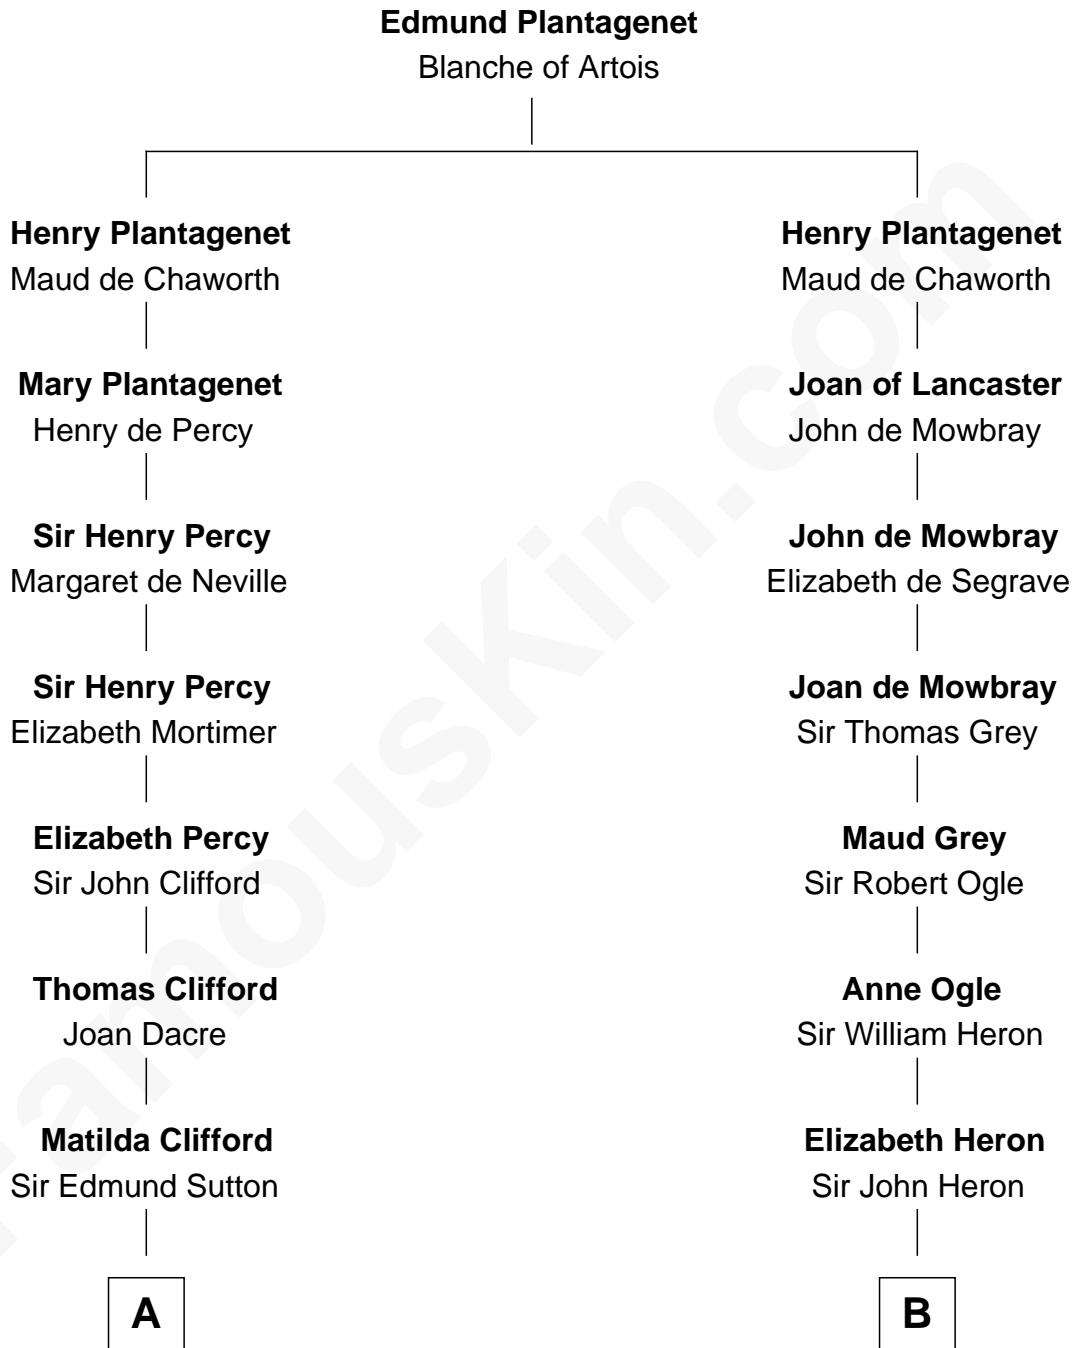

FamousKin.com
Relationship Chart of
Prince William
Prince of Wales

19th cousin 2 times removed of
William Rufus Day
36th U.S. Secretary of State

C

Charles Robert Spencer

Margaret Baring

Albert Edward John Spencer

Cynthia Elinor Beatrix Hamilton

Edward John Spencer

Frances Ruth Burke Roche

Princess Diana Frances Spencer

Charles III, King of the United Kingdom

Prince William

Prince of Wales

D