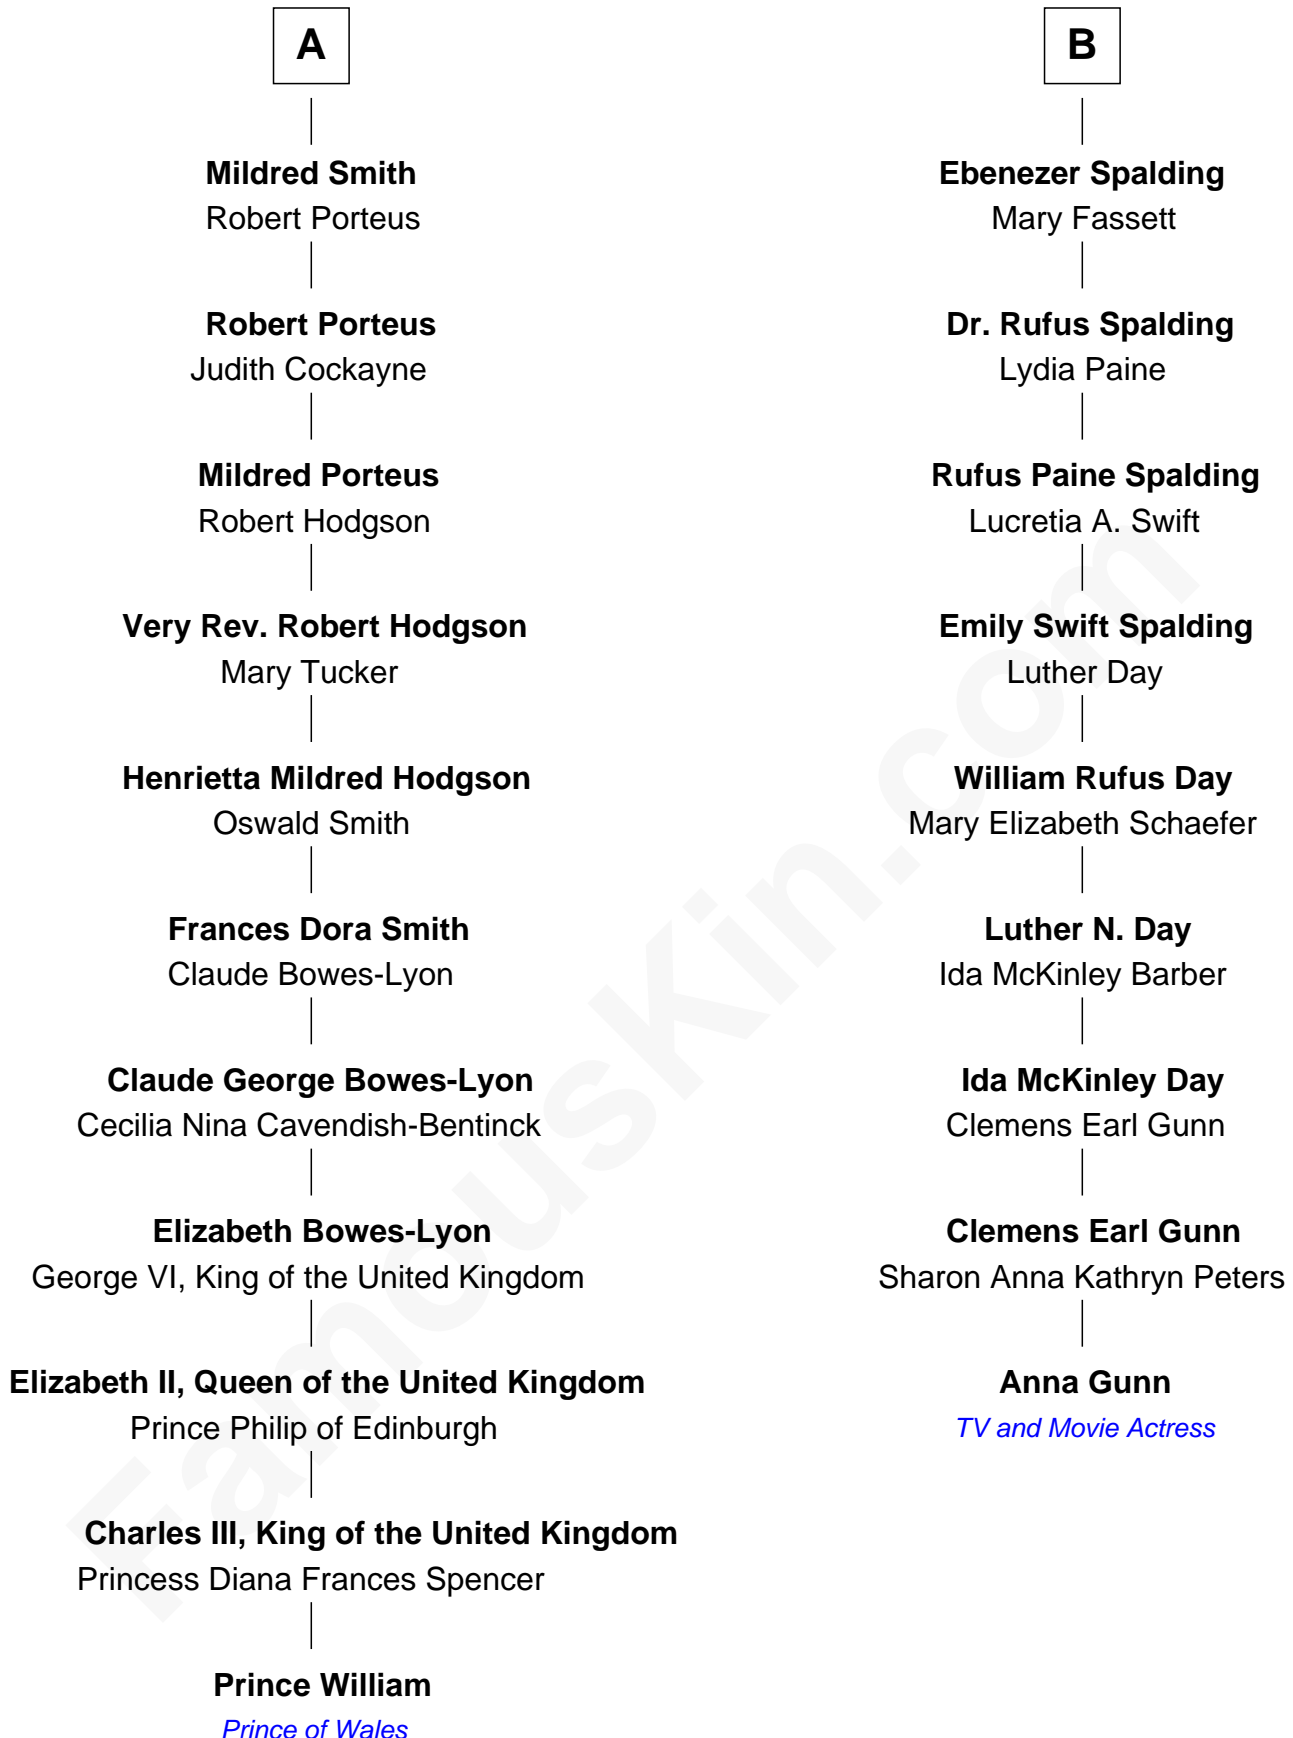

FamousKin.com

Relationship Chart of

Prince William

Prince of Wales

15th cousin 2 times removed of

Anna Gunn
TV and Movie Actress

Sir Robert Talboys
Elizabeth Heron

William photo by [InSapphoWeTrust](#) (CC BY-SA 2.0)

Anna Gunn photo by [Gage Skidmore](#) (CC BY-SA 2.0)