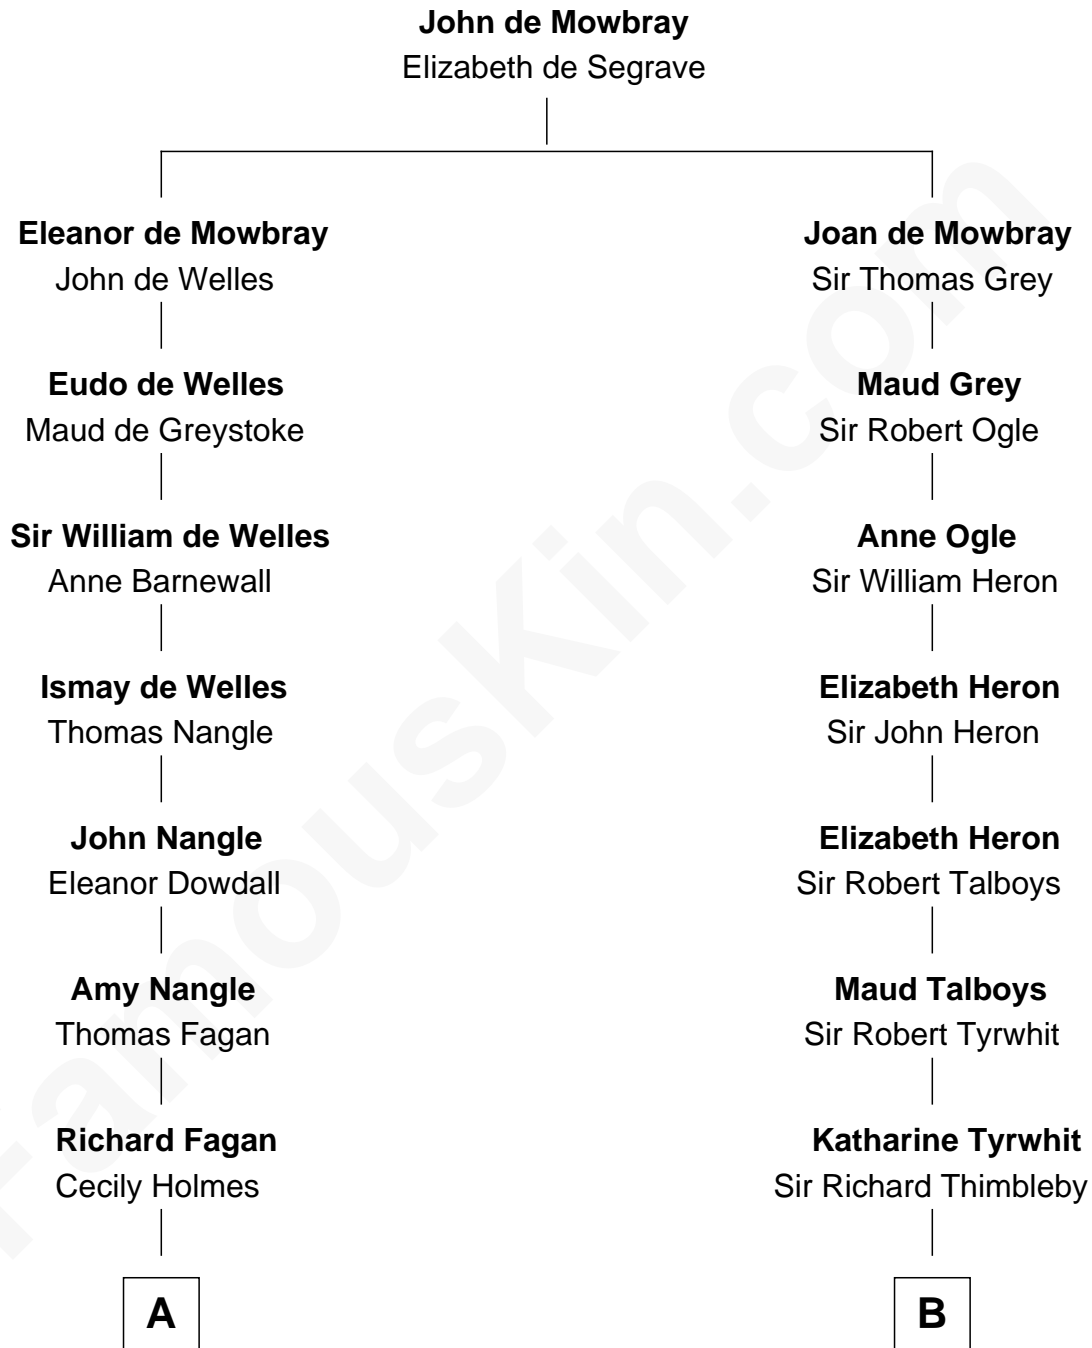

FamousKin.com Relationship Chart of

Prince William

Prince of Wales

19th cousin 1 time removed of

Anna Gunn

TV and Movie Actress

C

Elizabeth II, Queen of the United Kingdom

Prince Philip of Edinburgh

Charles III, King of the United Kingdom

Princess Diana Frances Spencer

Prince William

Prince of Wales

D

Luther N. Day

Ida McKinley Barber