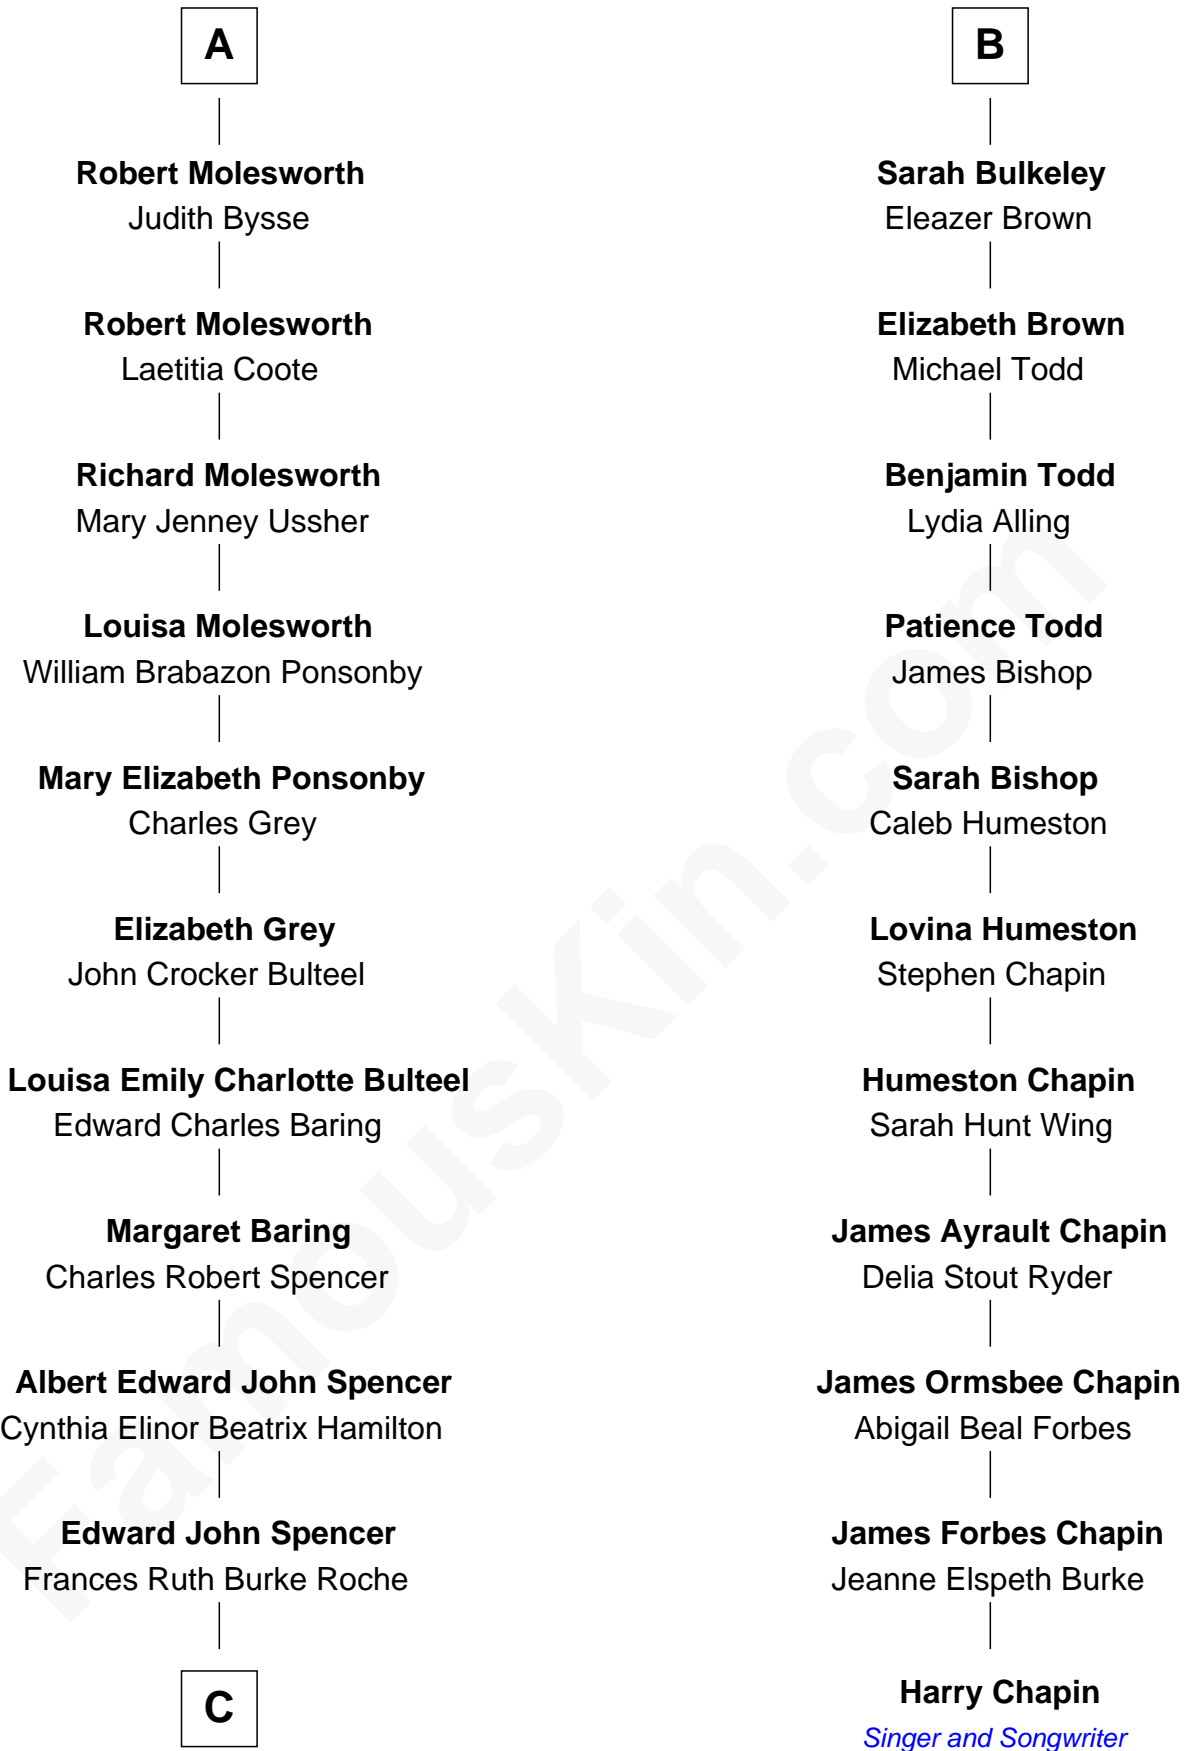

# FamousKin.com Relationship Chart of

**Prince William**

*Prince of Wales*

17th cousin 1 time removed of

**Harry Chapin**

*Singer and Songwriter*

**Sir Robert Corbet**

Margaret - - - - -

**Margaret Corbet**

Sir Francis Palmes

**Sir Francis Palmes**

Mary Hadnall

**Mary Palmes**

William Molesworth

**A**

**Mary Corbet**

Olive Irby

**Rev. Peter Bulkeley**

Jane Allen

**Thomas Bulkeley**

Sarah Jones

**B**

**C**

**Princess Diana Frances Spencer**  
Charles III, King of the United Kingdom

**Prince William**  
*Prince of Wales*

FamousKin.com