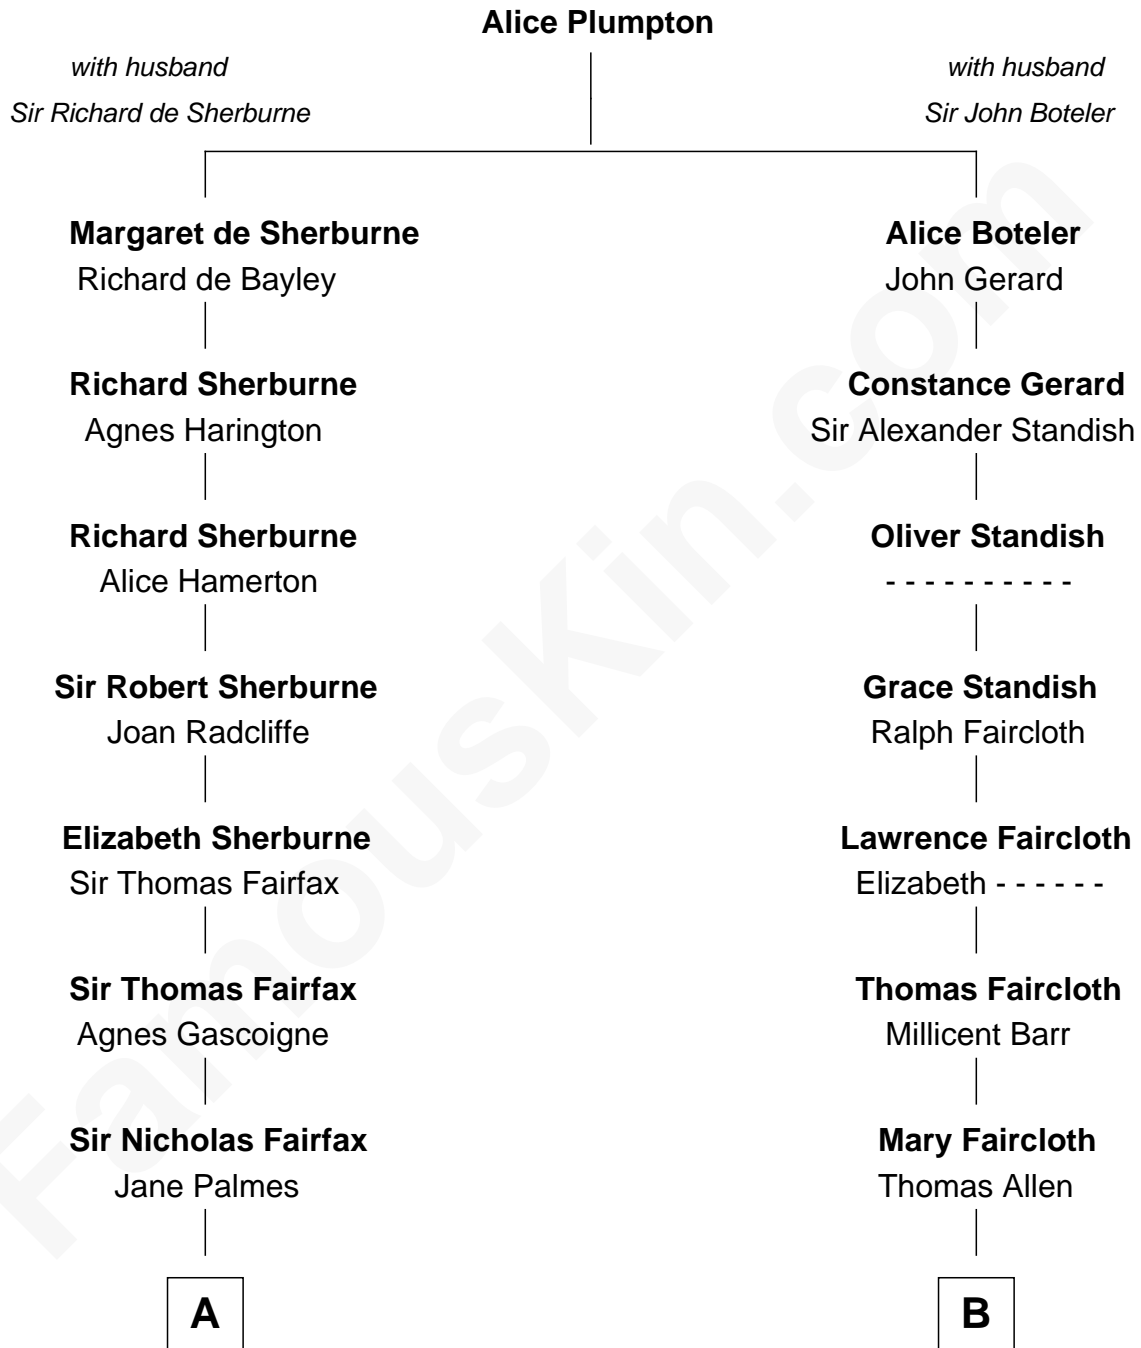

FamousKin.com
Relationship Chart of
Prince William
Prince of Wales

19th cousin 2 times removed of
Harry Chapin
Singer and Songwriter

A

Margaret Fairfax
Sir William Belasyse

Sir Henry Belasyse
Ursula Fairfax