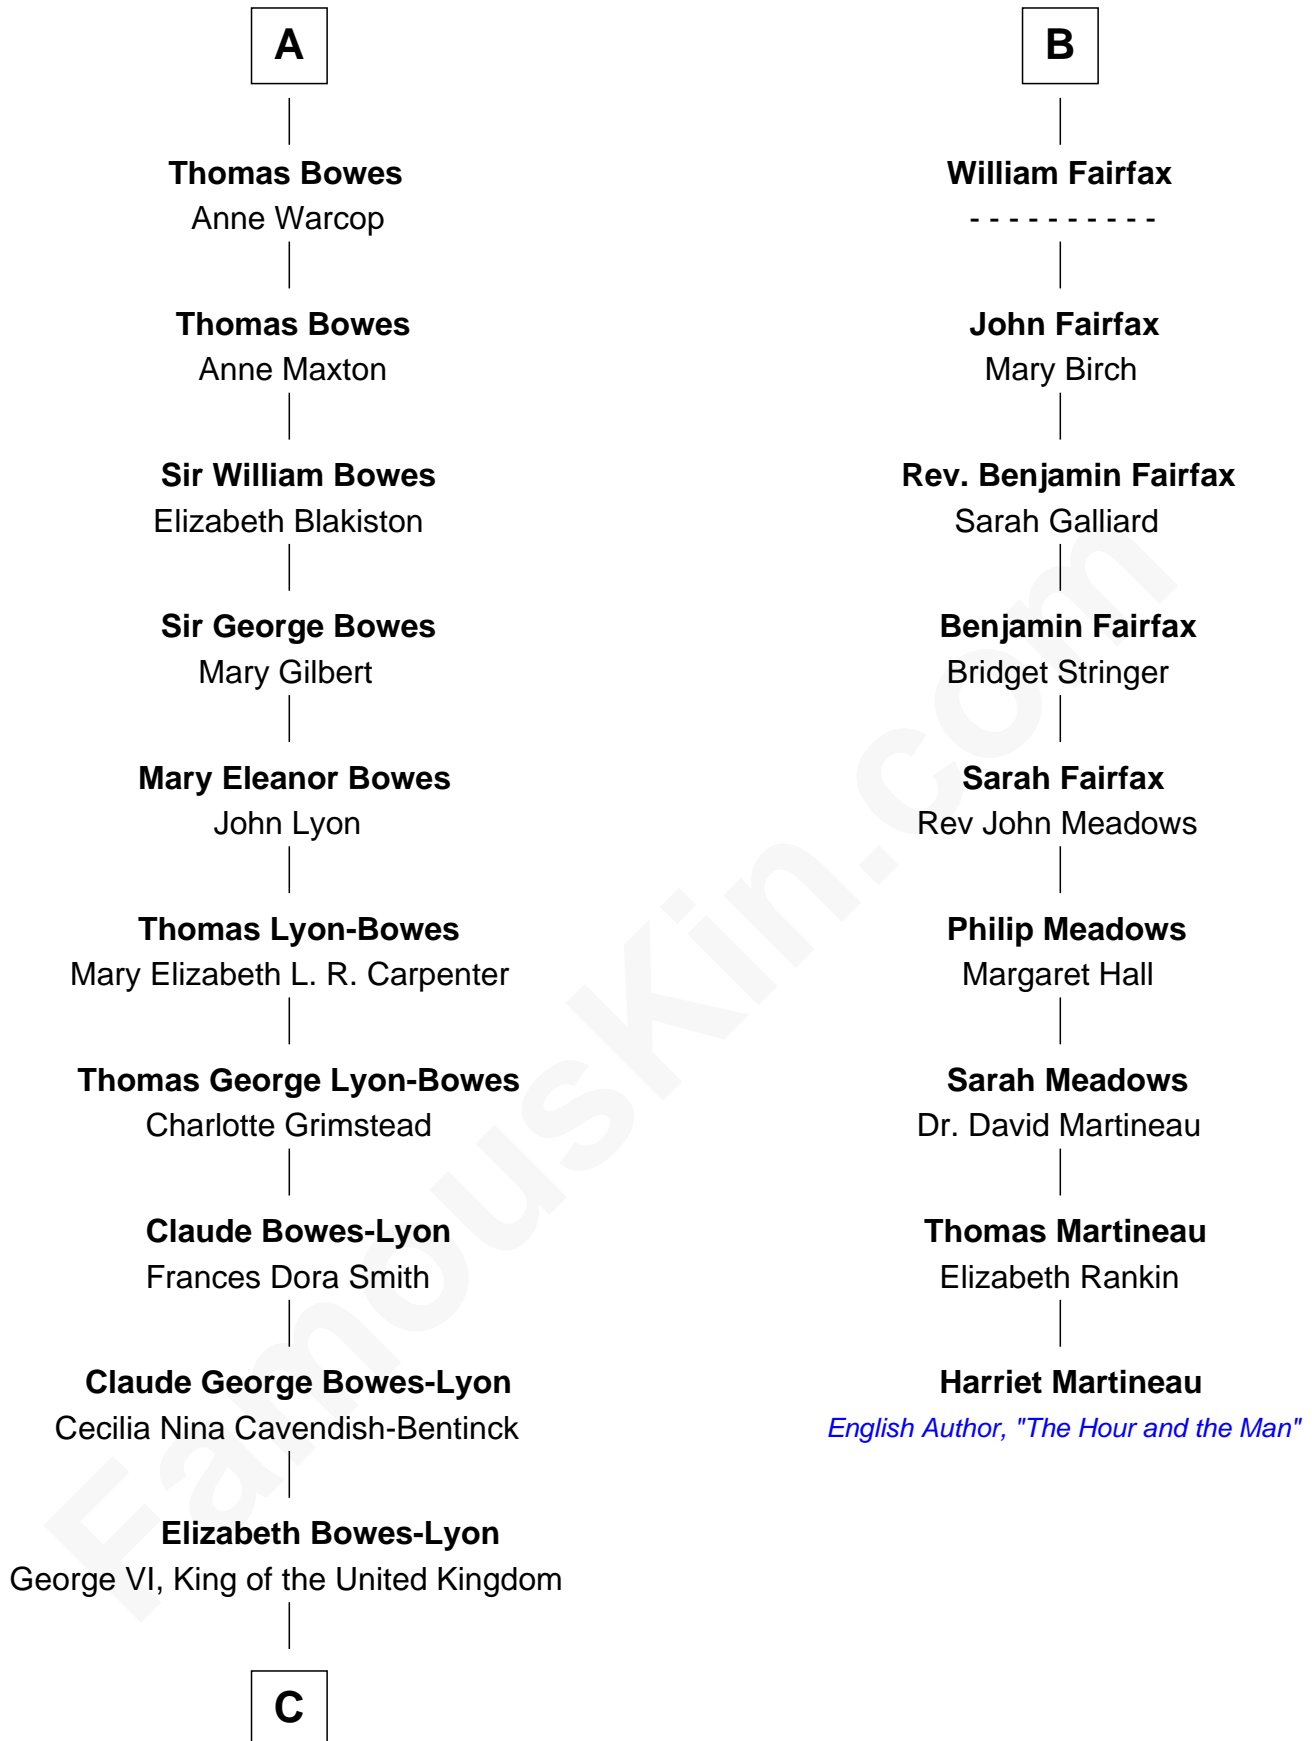

# FamousKin.com Relationship Chart of

**Prince William**

*Prince of Wales*

15th cousin 4 times removed of

**Harriet Martineau**

*Author of The Hour and the Man*

**Sir Thomas de Beauchamp**

Katherine de Mortimer

**C**

**Elizabeth II, Queen of the United Kingdom**

Prince Philip of Edinburgh

**Charles III, King of the United Kingdom**

Princess Diana Frances Spencer

**Prince William**

*Prince of Wales*

FamousKin.com