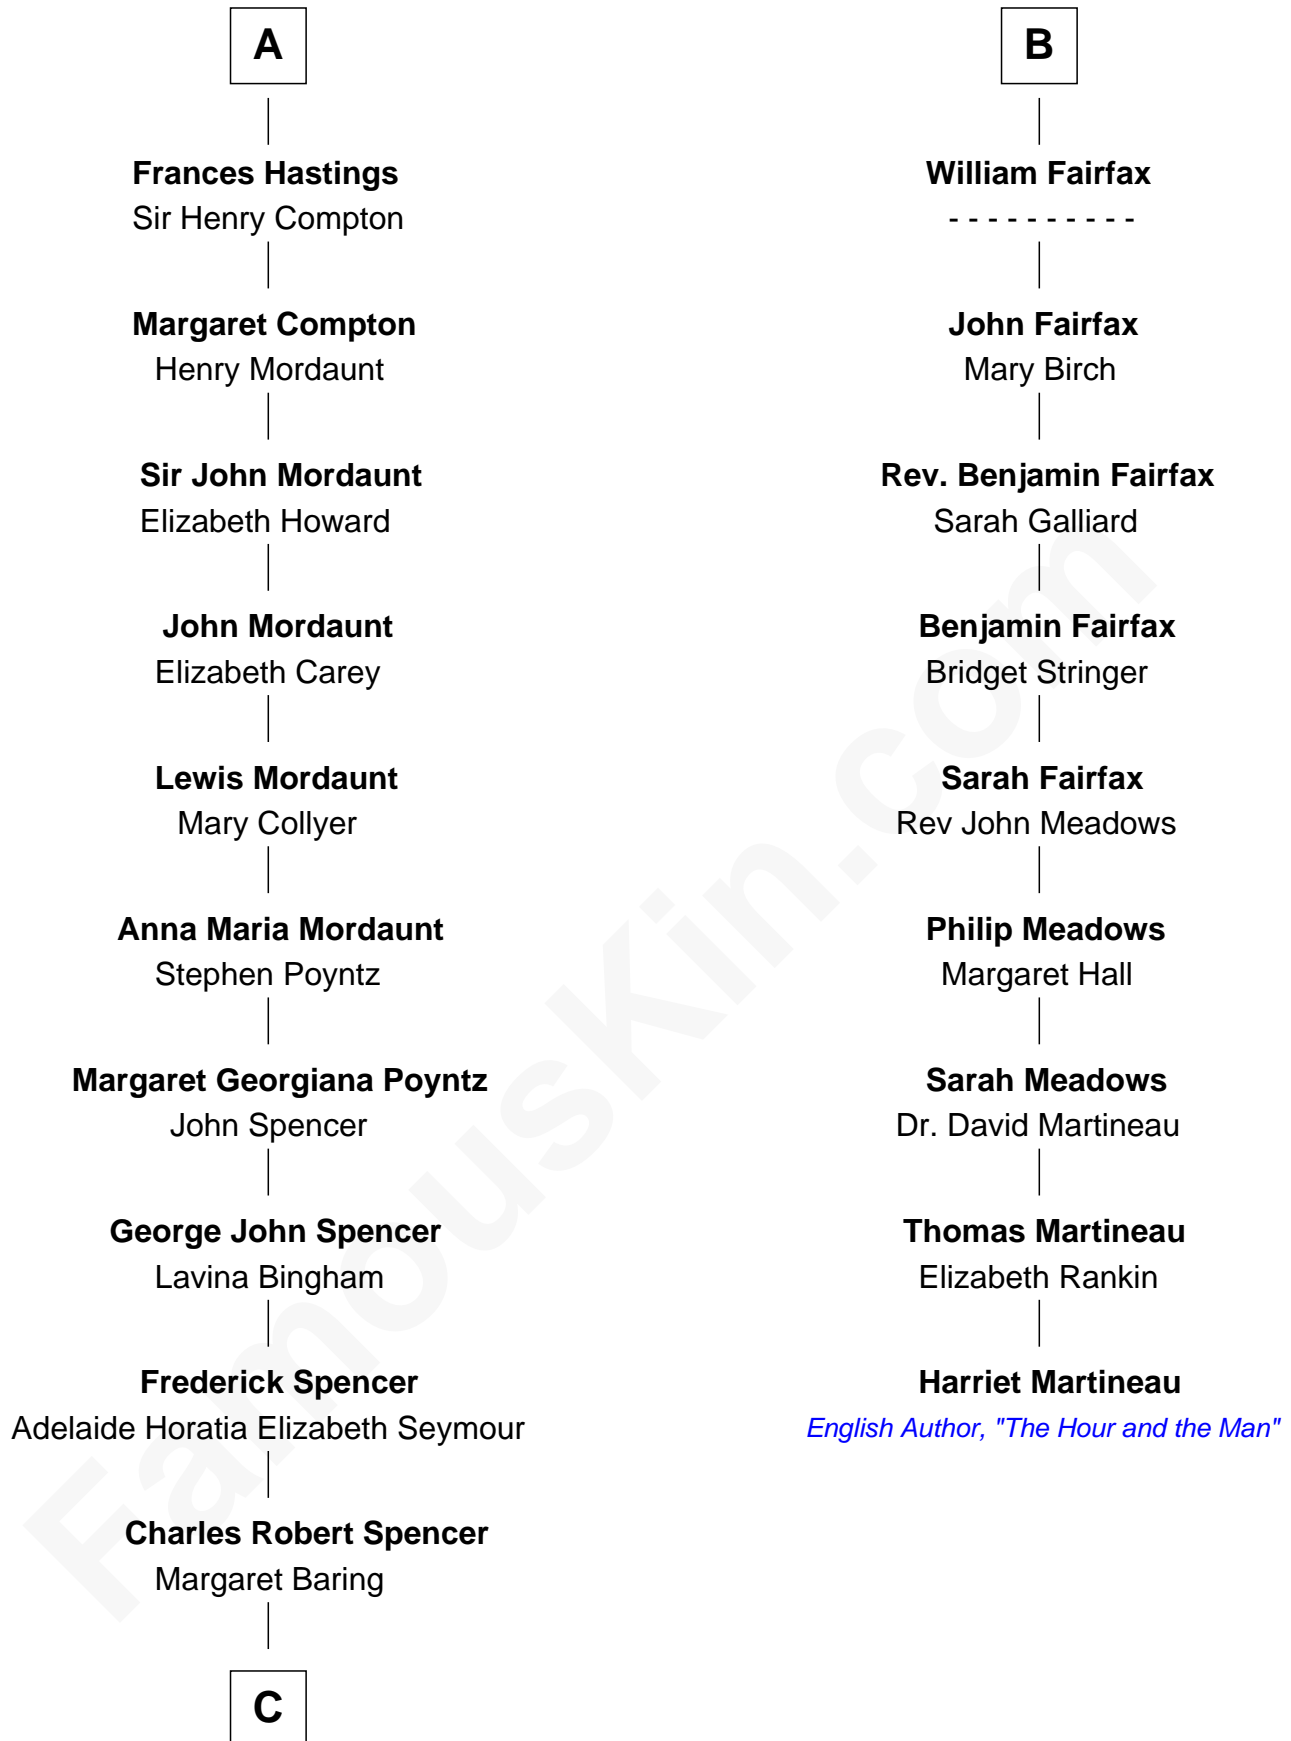

# FamousKin.com Relationship Chart of

**Prince William**

*Prince of Wales*

15th cousin 5 times removed of

**Harriet Martineau**

*Author of The Hour and the Man*

**Sir Henry de Percy**

Eleanor de Arundel

**C**

—  
**Albert Edward John Spencer**

Cynthia Elinor Beatrix Hamilton

—  
**Edward John Spencer**

Frances Ruth Burke Roche

—  
**Princess Diana Frances Spencer**

Charles III, King of the United Kingdom

—  
**Prince William**