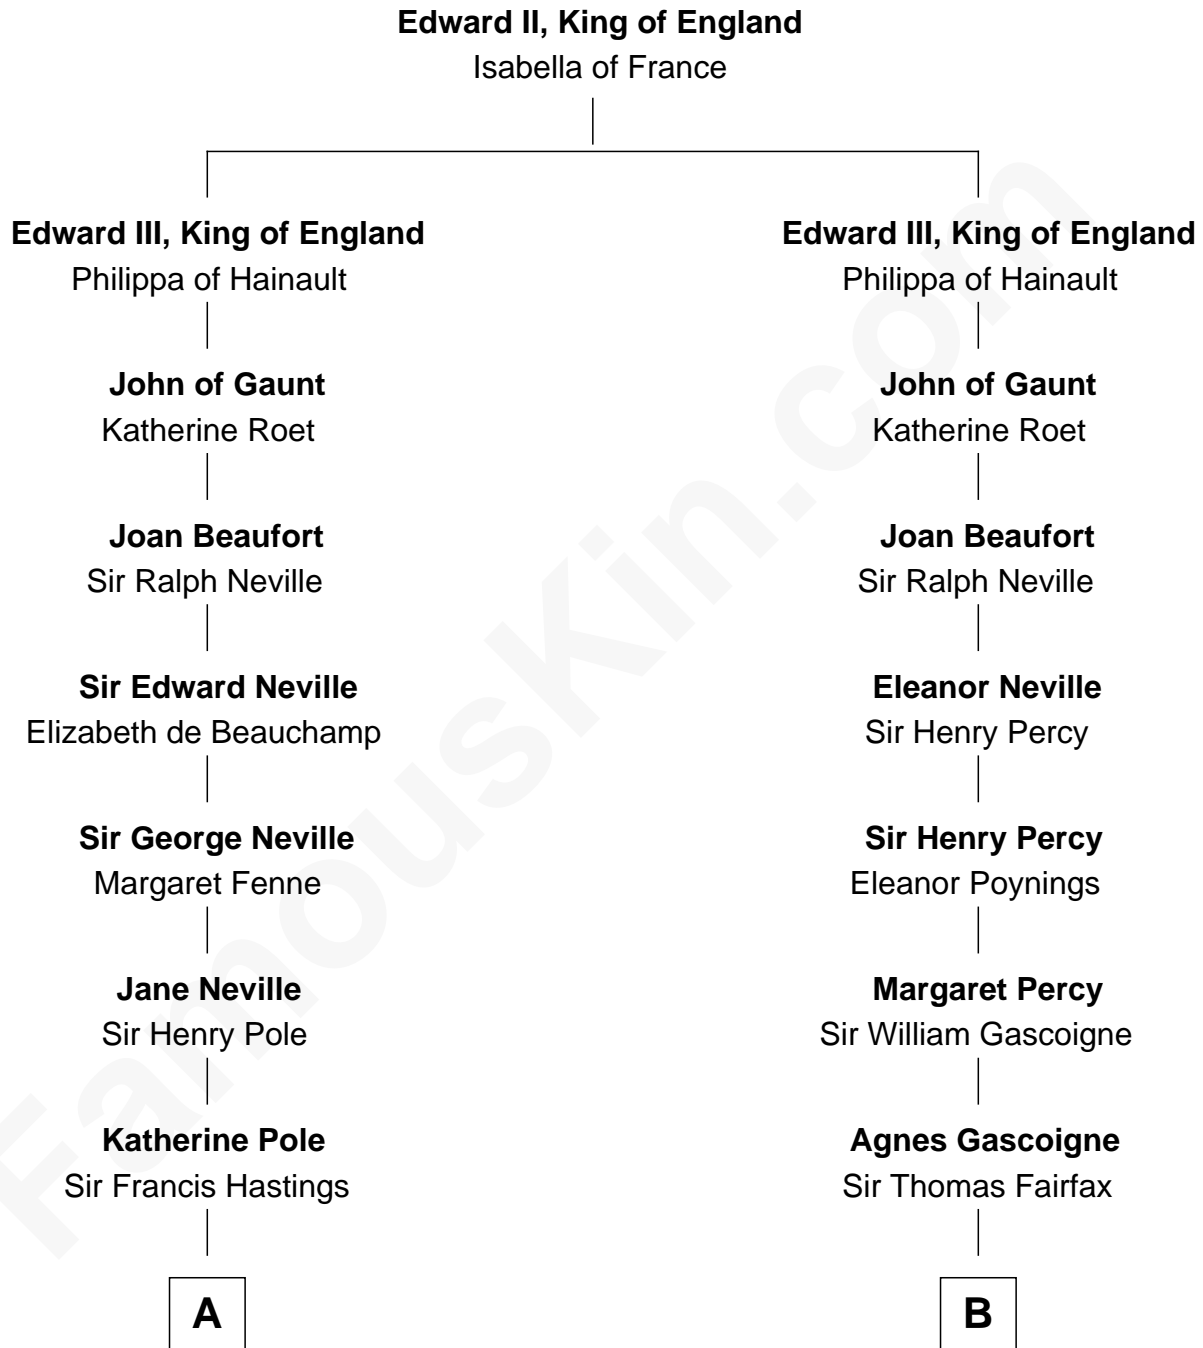

# FamousKin.com Relationship Chart of

**Prince William**

*Prince of Wales*

15th cousin 5 times removed of

**Harriet Martineau**

*Author of The Hour and the Man*

**C**

**Albert Edward John Spencer**

Cynthia Elinor Beatrix Hamilton

**Edward John Spencer**

Frances Ruth Burke Roche

**Princess Diana Frances Spencer**

Charles III, King of the United Kingdom

**Prince William**

*Prince of Wales*