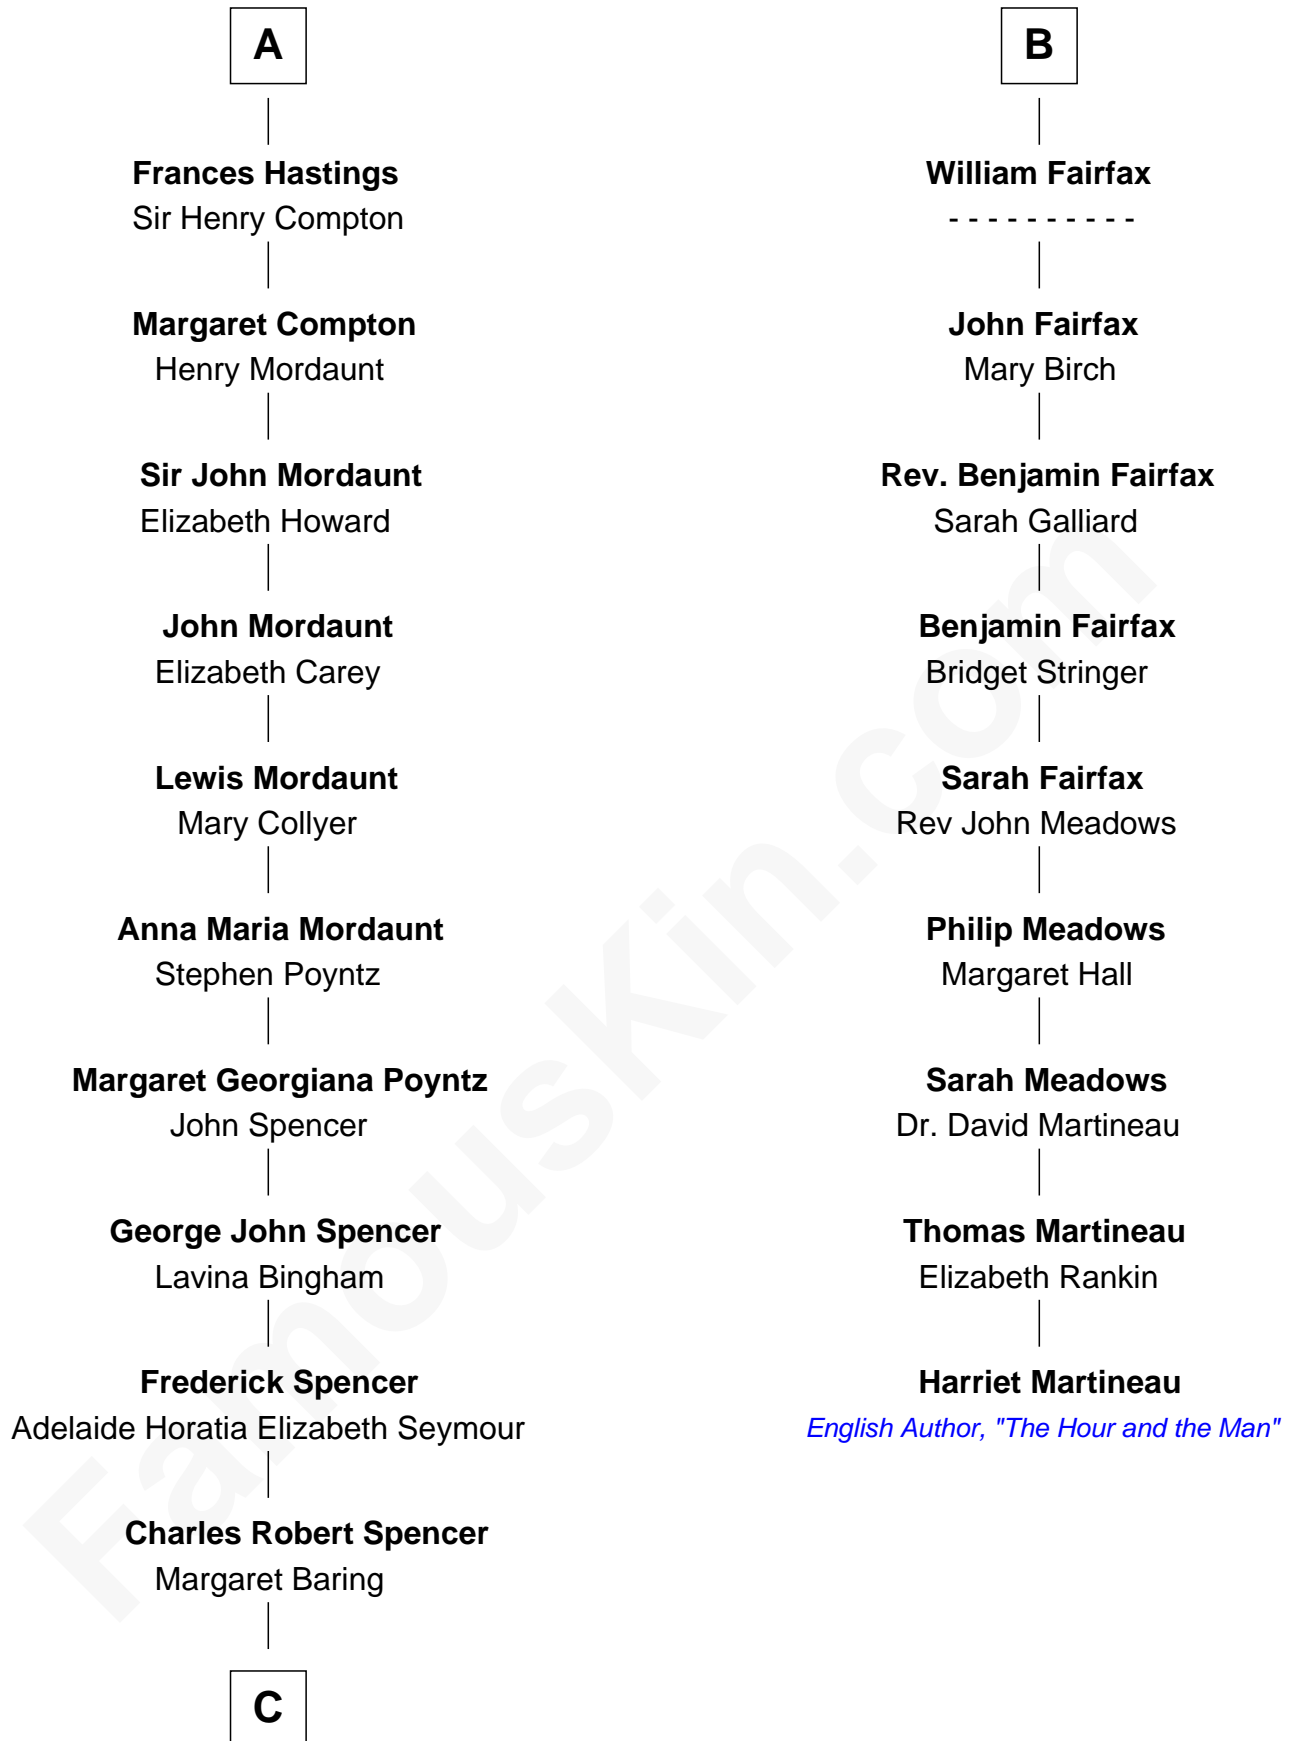

# FamousKin.com Relationship Chart of

**Prince William**

*Prince of Wales*

15th cousin 5 times removed of

**Harriet Martineau**

*Author of The Hour and the Man*

**C**

**Albert Edward John Spencer**

Cynthia Elinor Beatrix Hamilton

**Edward John Spencer**

Frances Ruth Burke Roche

**Princess Diana Frances Spencer**

Charles III, King of the United Kingdom

**Prince William**

*Prince of Wales*