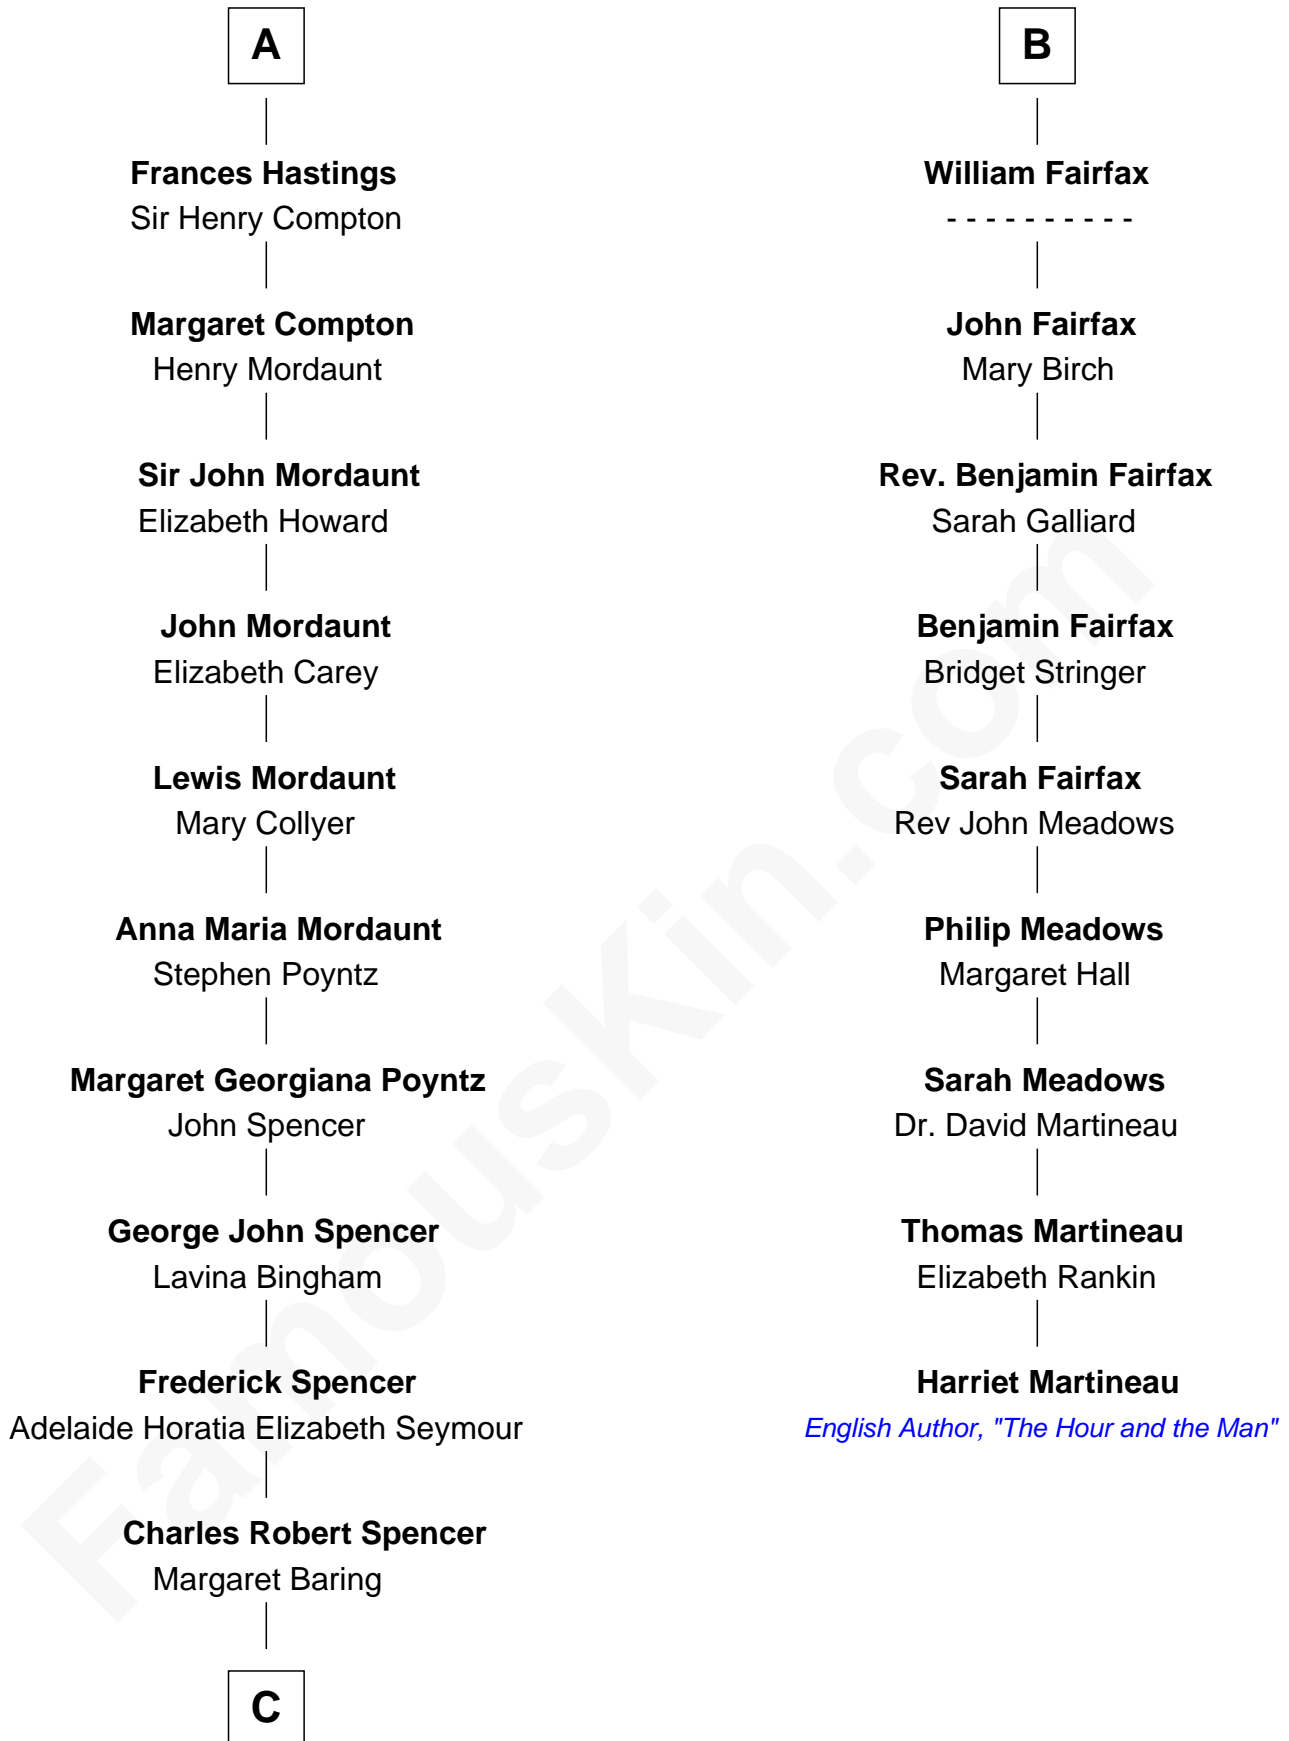

FamousKin.com Relationship Chart of

Prince William

Prince of Wales

15th cousin 5 times removed of

Harriet Martineau

Author of The Hour and the Man

C

—
Albert Edward John Spencer

Cynthia Elinor Beatrix Hamilton

—
Edward John Spencer

Frances Ruth Burke Roche

—
Princess Diana Frances Spencer

Charles III, King of the United Kingdom

—
Prince William

Prince of Wales