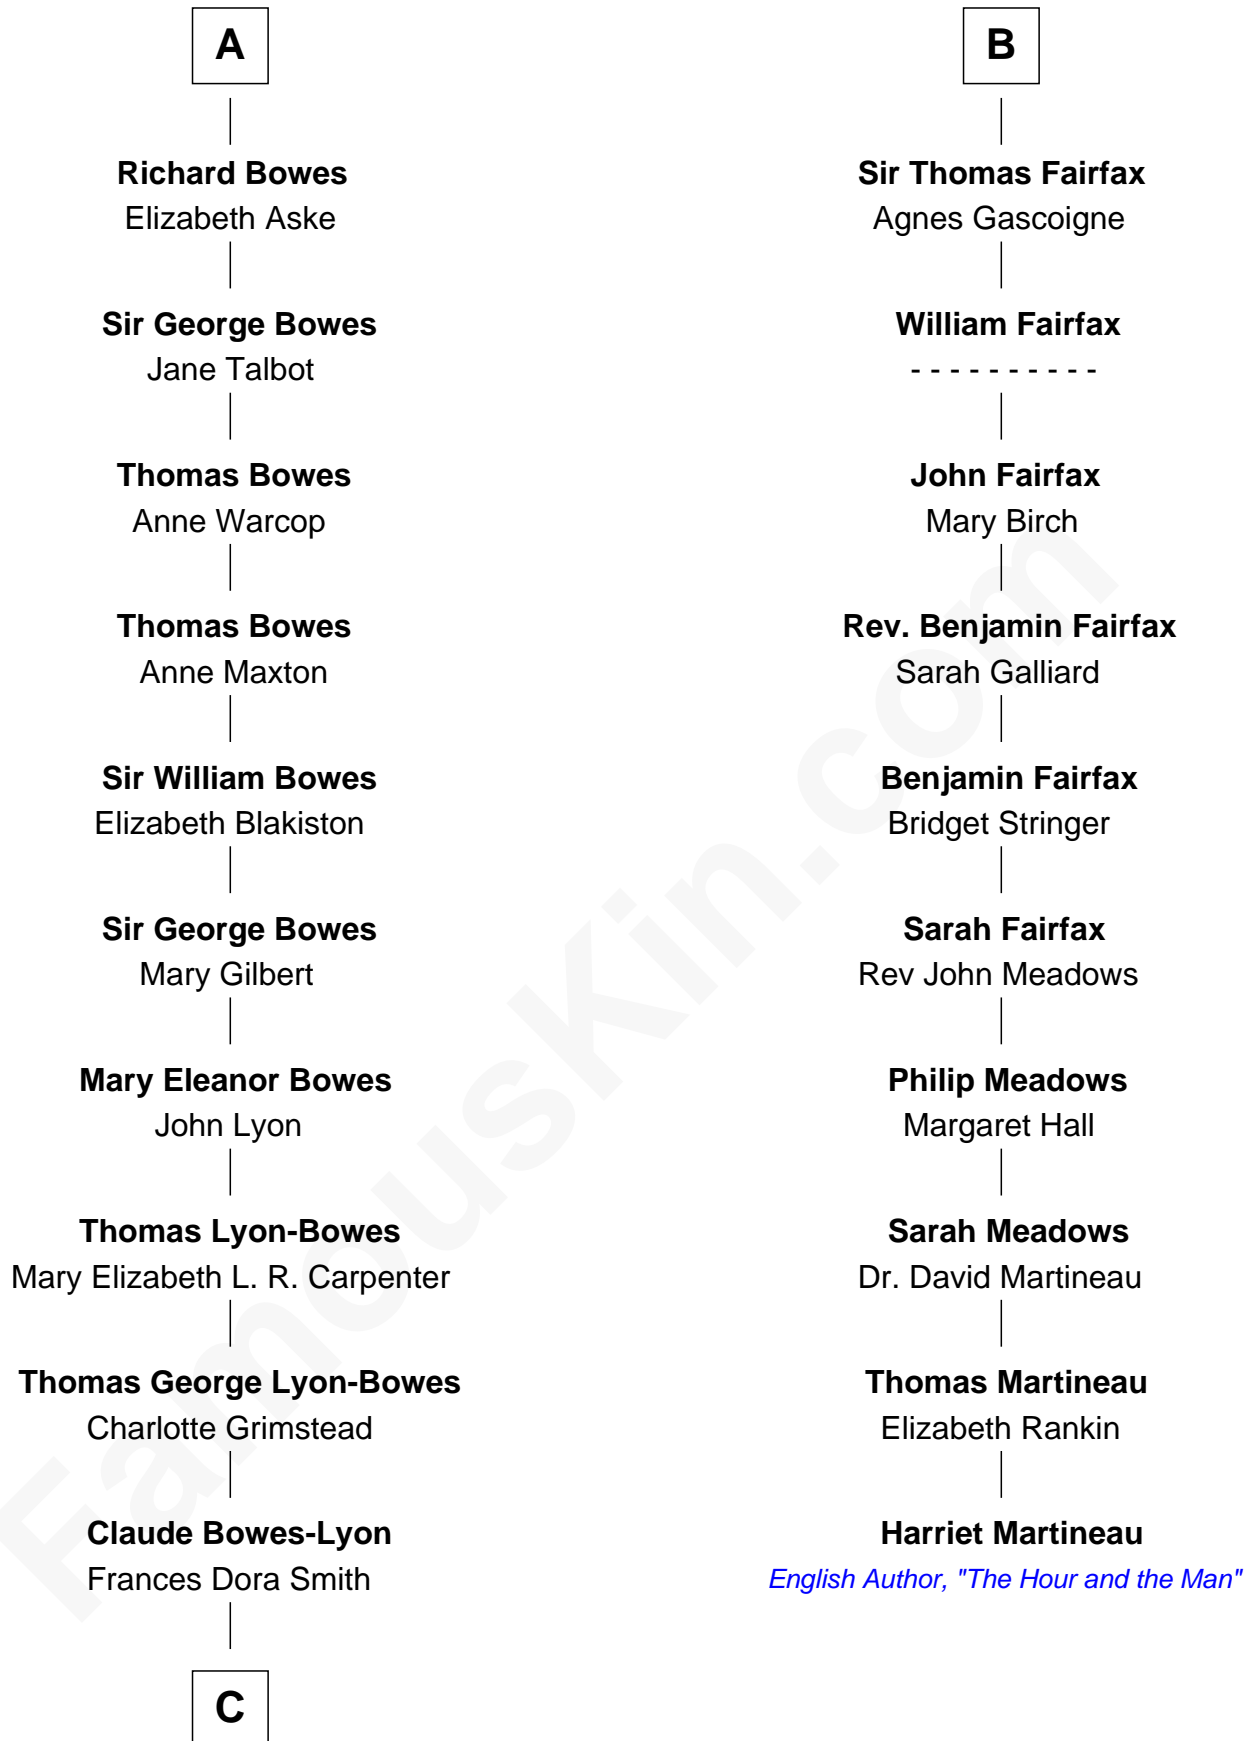

FamousKin.com

Relationship Chart of

Prince William

Prince of Wales

16th cousin 5 times removed of

Harriet Martineau
Author of The Hour and the Man

C

Claude George Bowes-Lyon
Cecilia Nina Cavendish-Bentinck

Elizabeth Bowes-Lyon
George VI, King of the United Kingdom

Elizabeth II, Queen of the United Kingdom
Prince Philip of Edinburgh

Charles III, King of the United Kingdom
Princess Diana Frances Spencer

Prince William
Prince of Wales