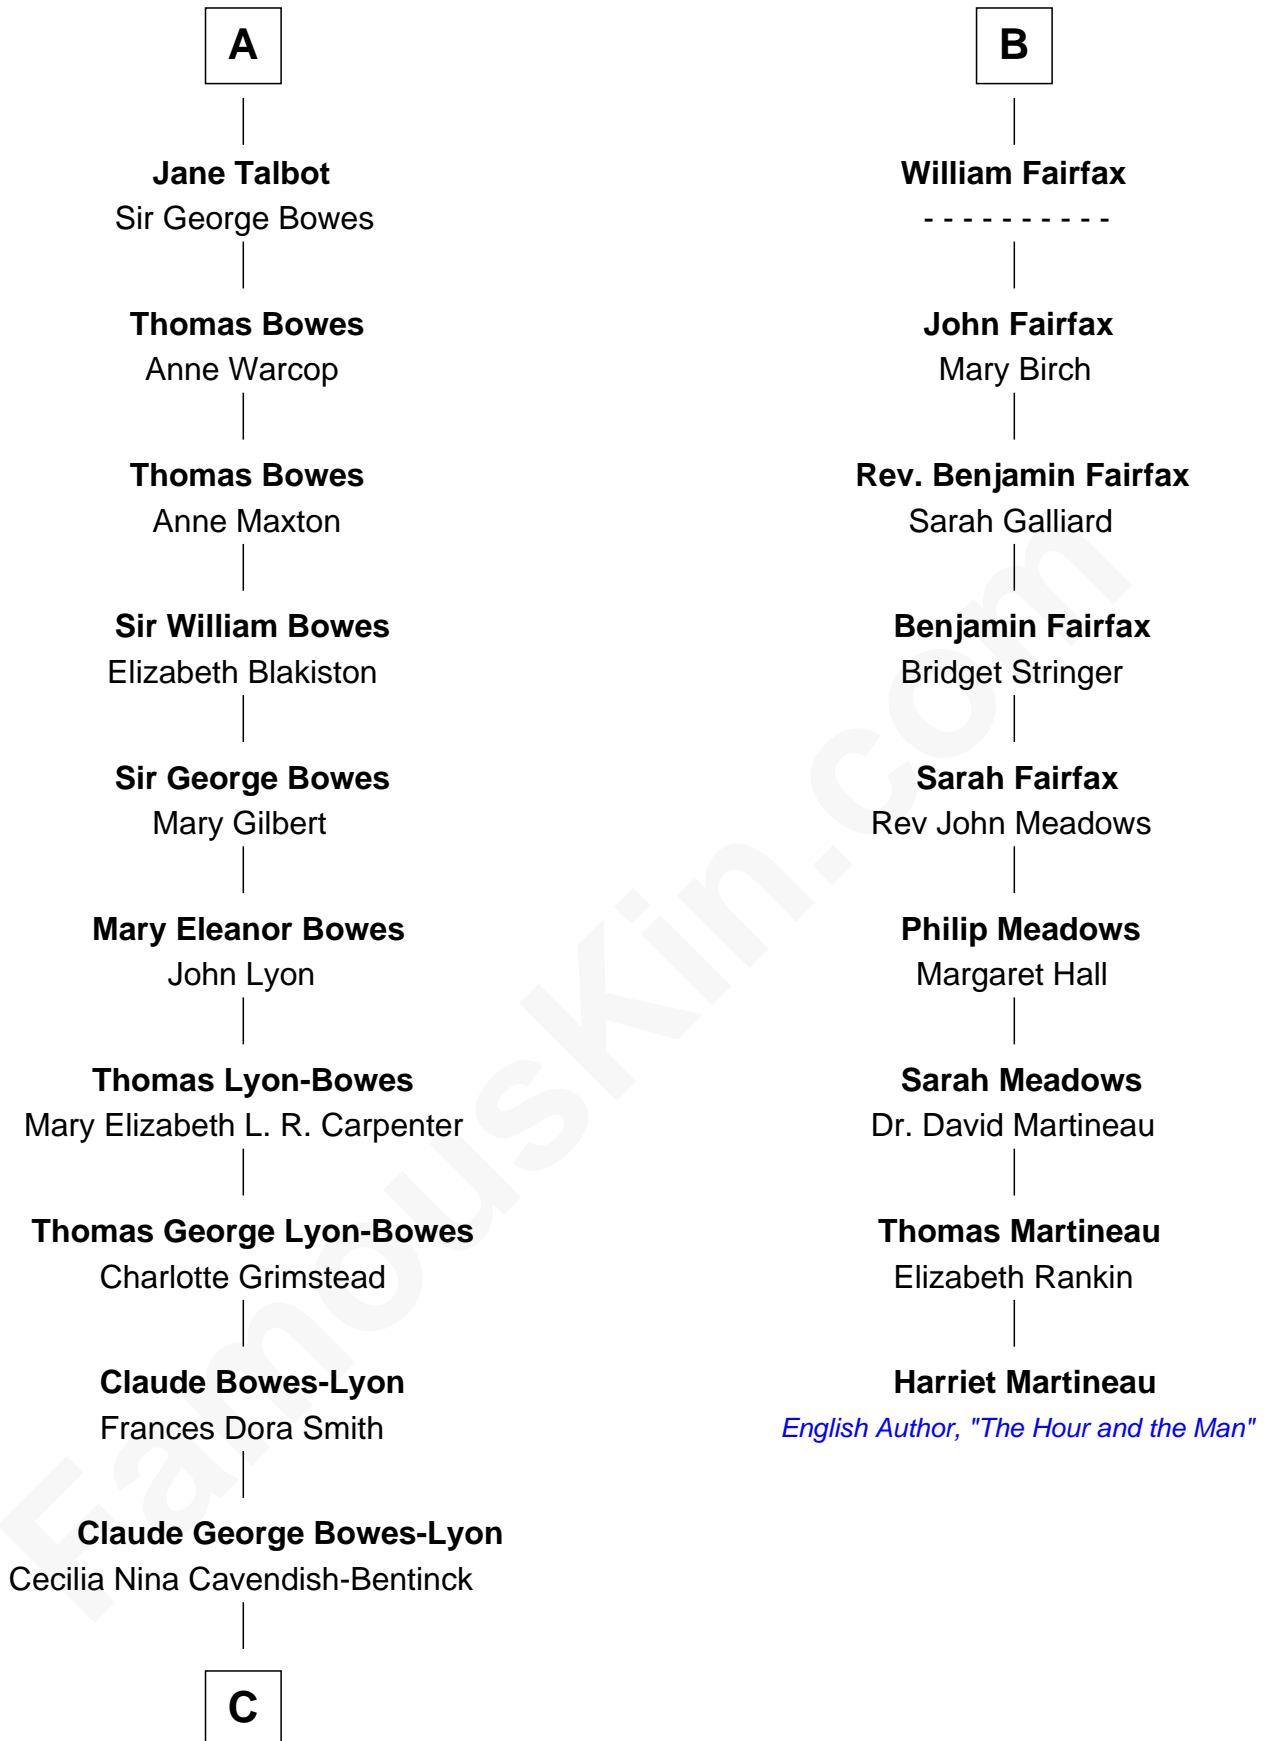

FamousKin.com

Relationship Chart of

Prince William

Prince of Wales

15th cousin 5 times removed of

Harriet Martineau
Author of The Hour and the Man

C

Elizabeth Bowes-Lyon

George VI, King of the United Kingdom

Elizabeth II, Queen of the United Kingdom

Prince Philip of Edinburgh

Charles III, King of the United Kingdom

Princess Diana Frances Spencer

Prince William

Prince of Wales