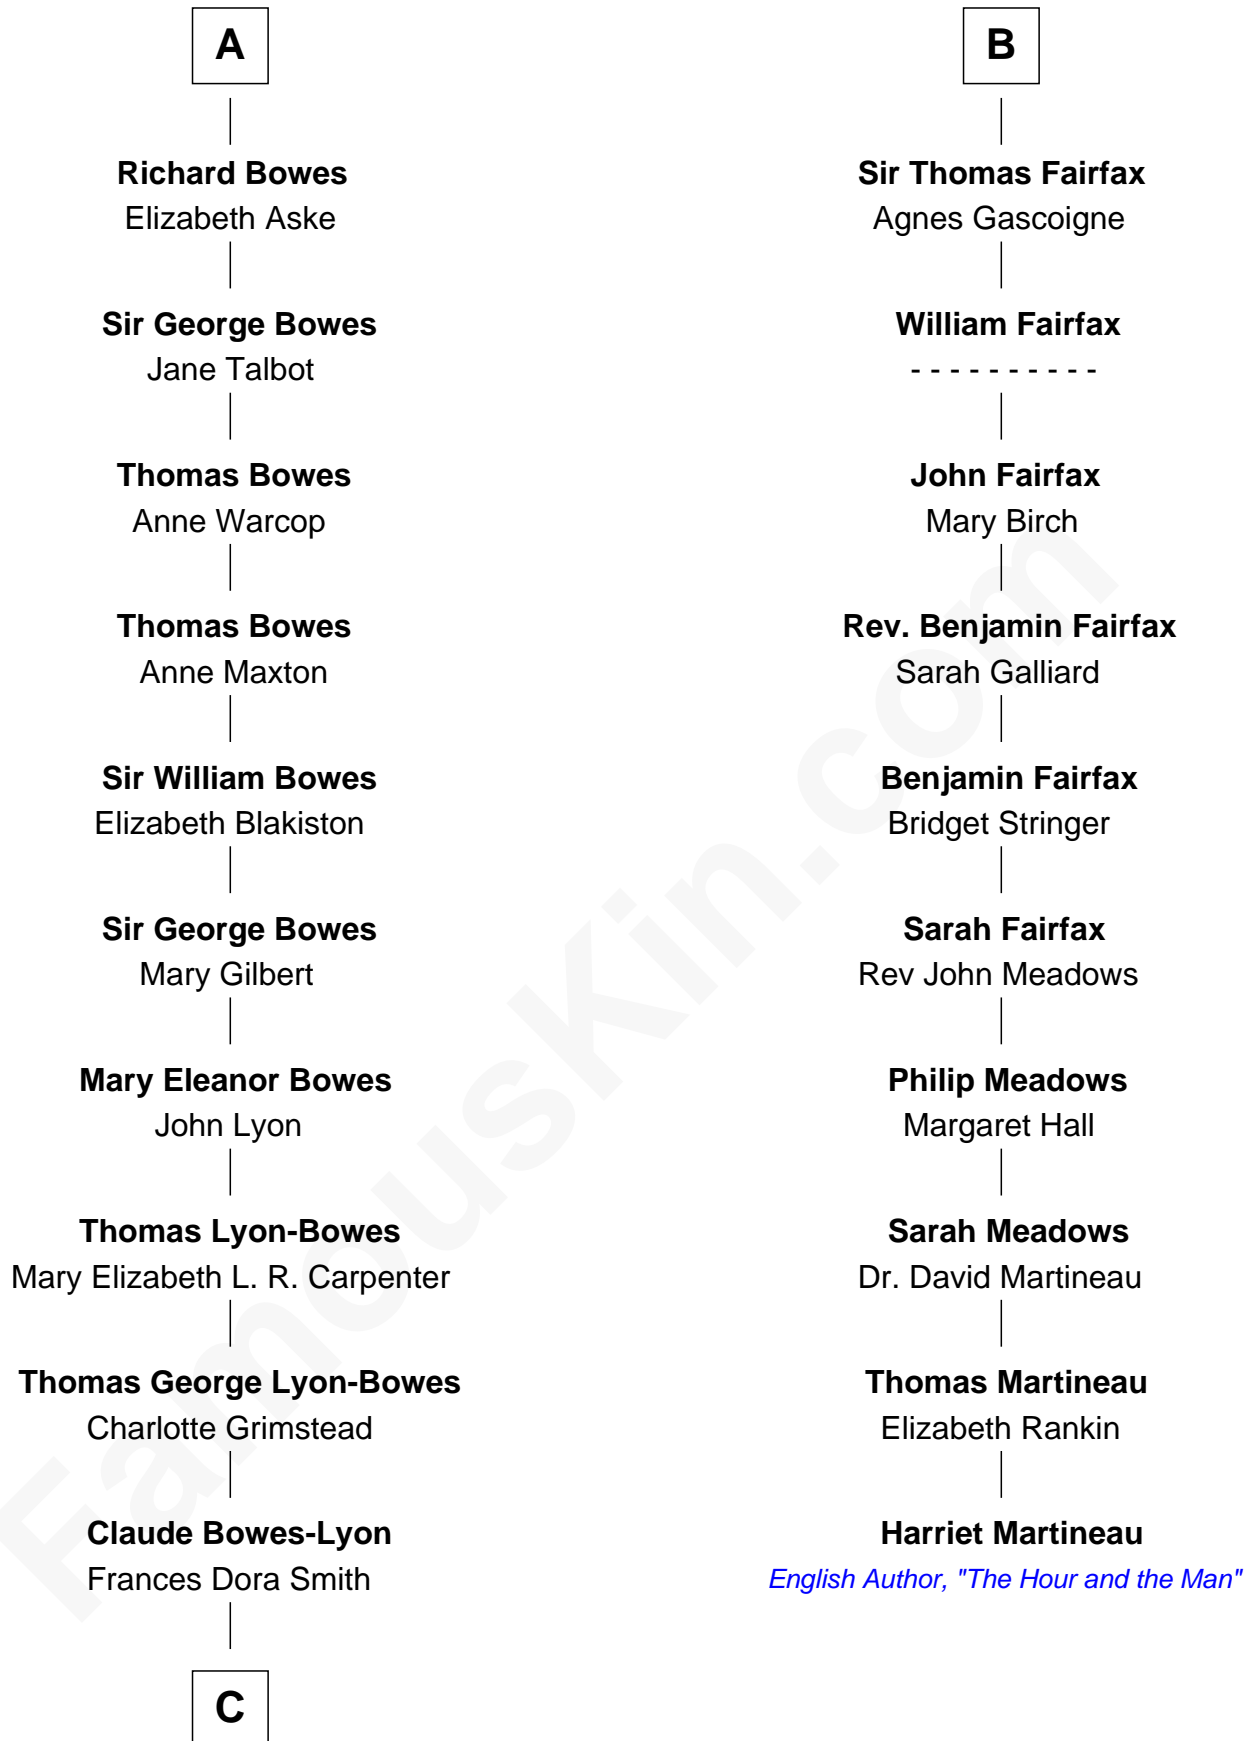

FamousKin.com Relationship Chart of

Prince William

Prince of Wales

16th cousin 5 times removed of

Harriet Martineau

Author of The Hour and the Man

Sir James de Audley

Ela Longespee

Katherine Eure

Katherine Neville

William Fairfax

Sir Thomas Fairfax

Elizabeth Sherburne

B

C

Claude George Bowes-Lyon
Cecilia Nina Cavendish-Bentinck