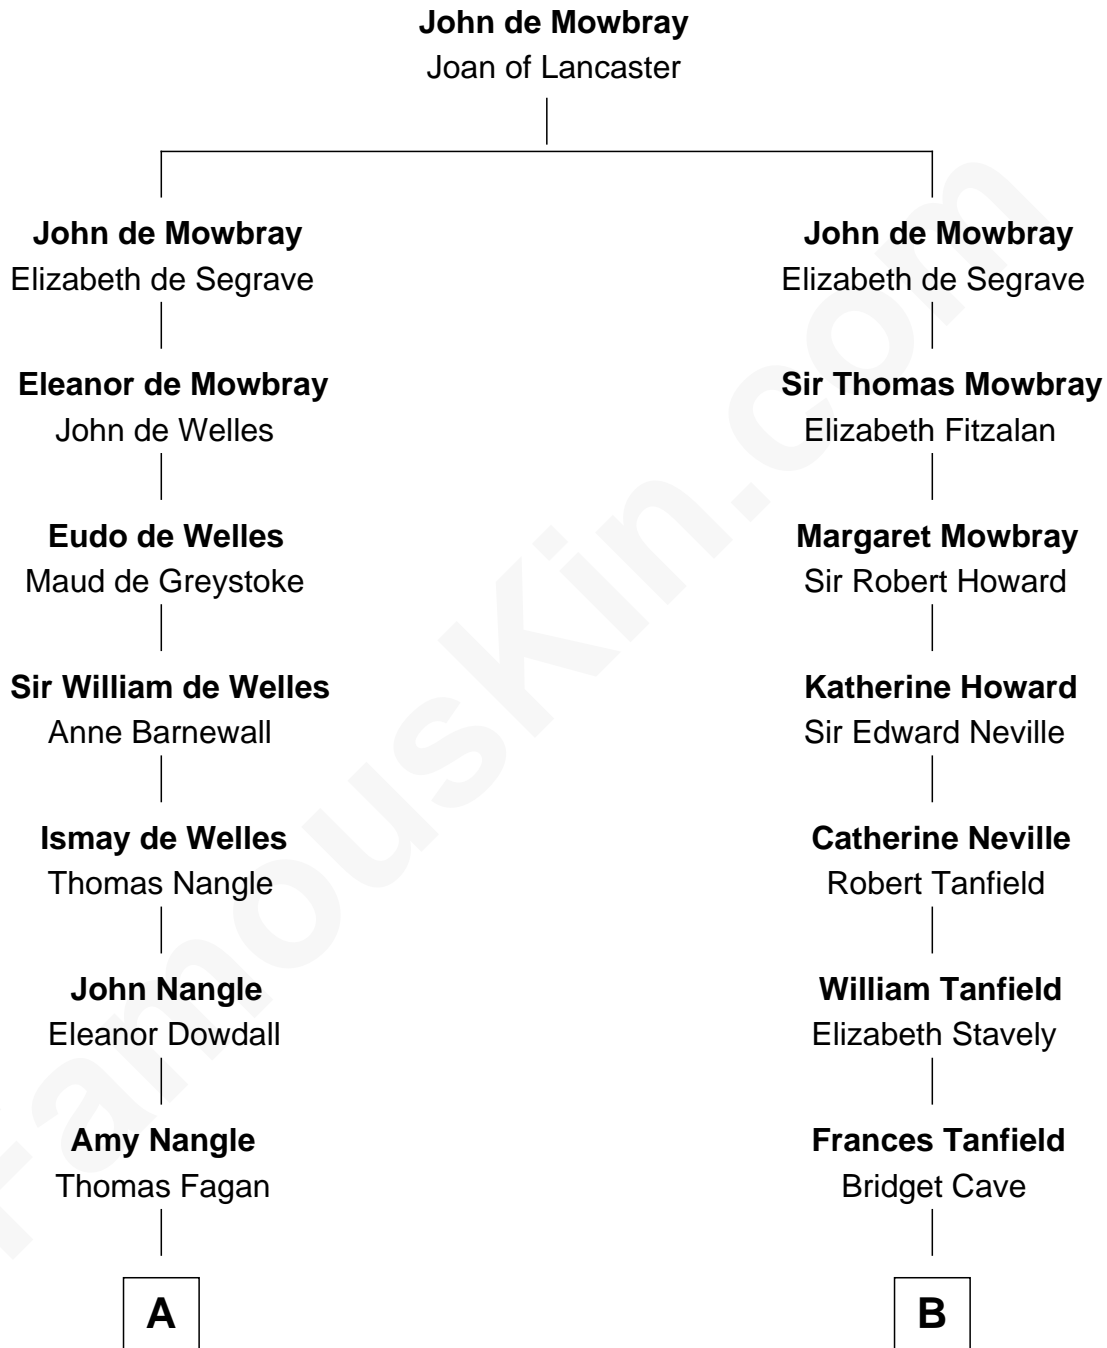

FamousKin.com
Relationship Chart of
Prince William
Prince of Wales

20th cousin 1 time removed of
Mary Chapin Carpenter
Singer and Songwriter

C

Elizabeth Bowes-Lyon

George VI, King of the United Kingdom

Elizabeth II, Queen of the United Kingdom

Prince Philip of Edinburgh

Charles III, King of the United Kingdom

Princess Diana Frances Spencer

Prince William

Prince of Wales

D

Eliza Marshall

Harrison Robertson