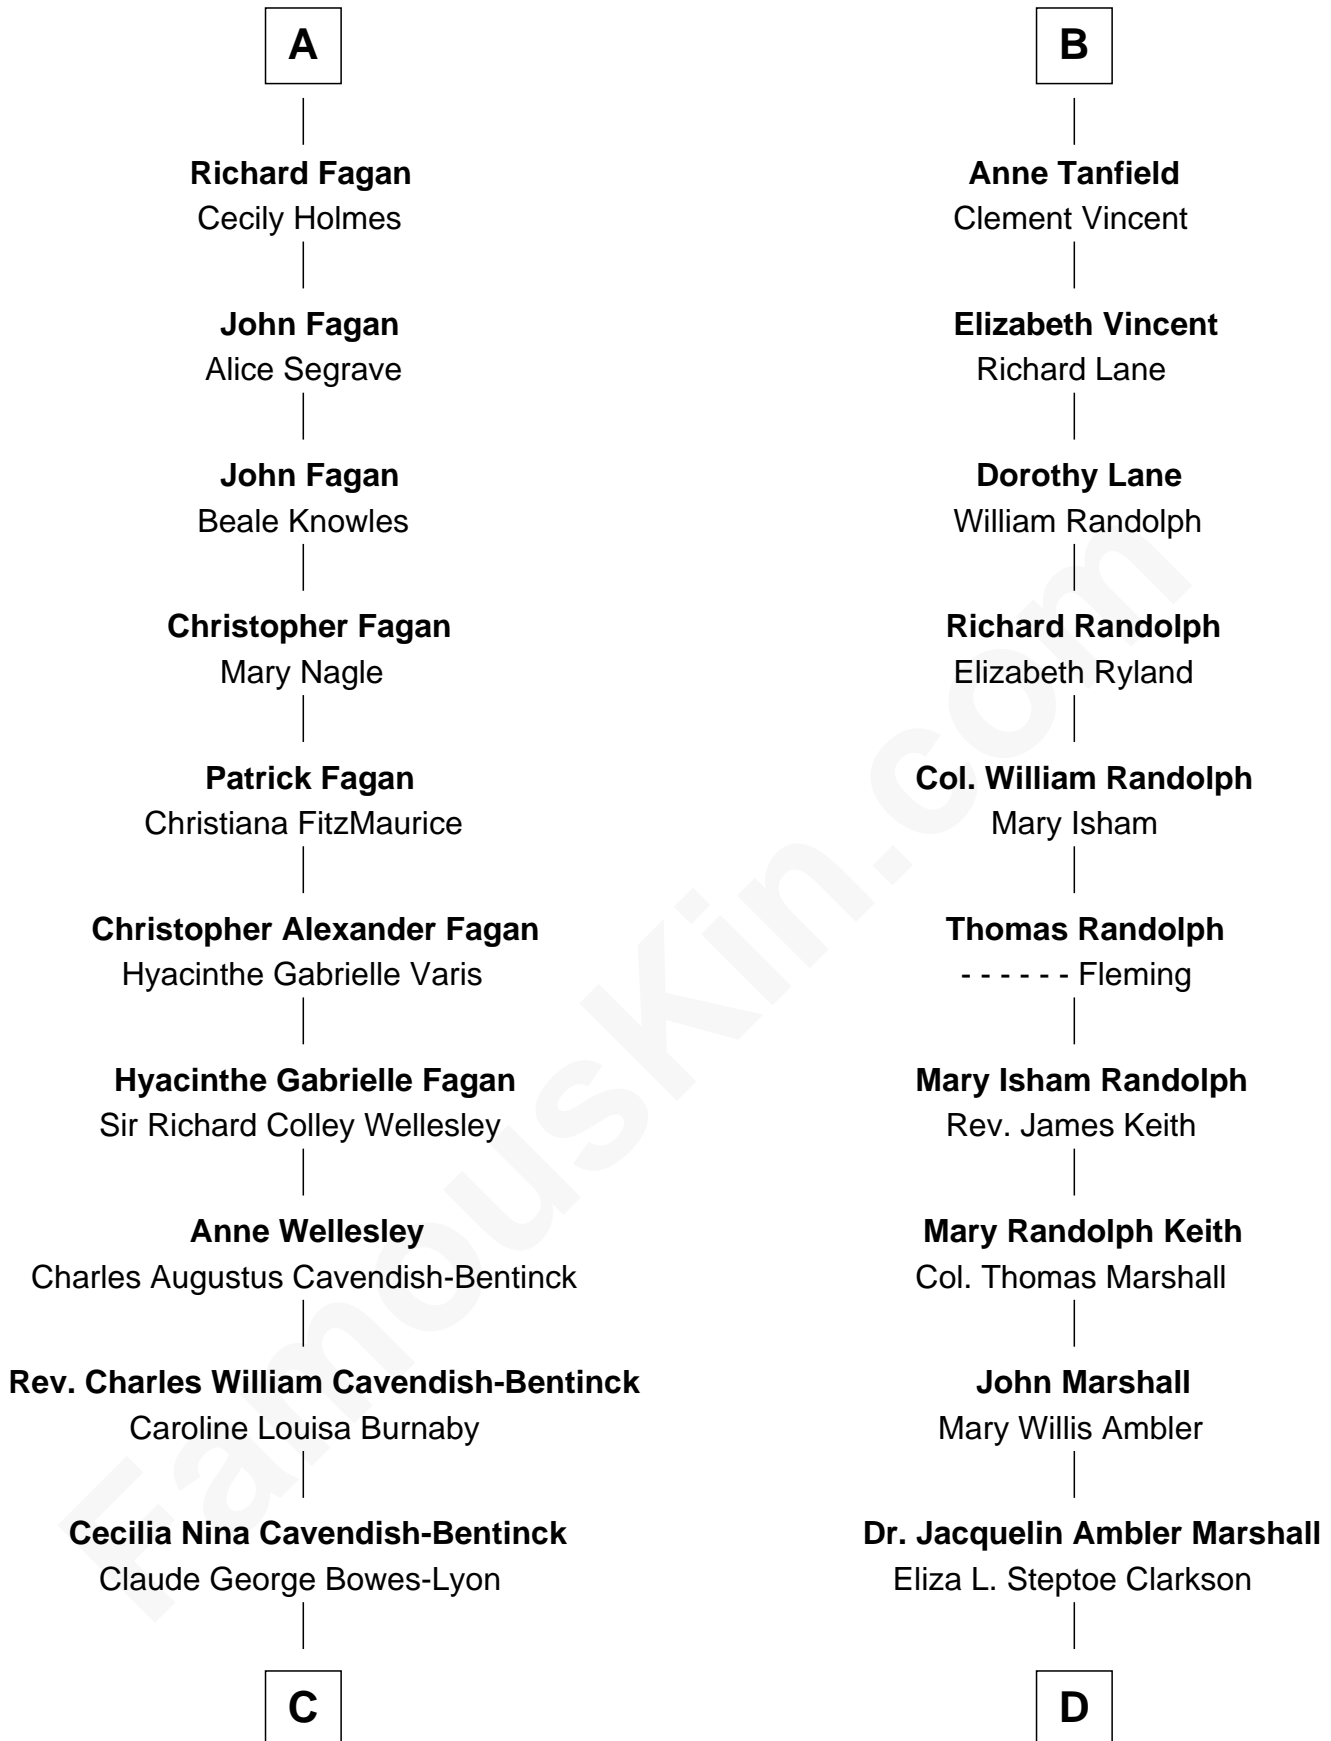

FamousKin.com
Relationship Chart of
Prince William
Prince of Wales

20th cousin 1 time removed of
Mary Chapin Carpenter
Singer and Songwriter

C

Elizabeth Bowes-Lyon

George VI, King of the United Kingdom

Elizabeth II, Queen of the United Kingdom

Prince Philip of Edinburgh

Charles III, King of the United Kingdom

Princess Diana Frances Spencer

Prince William

Prince of Wales

D

Eliza Marshall

Harrison Robertson