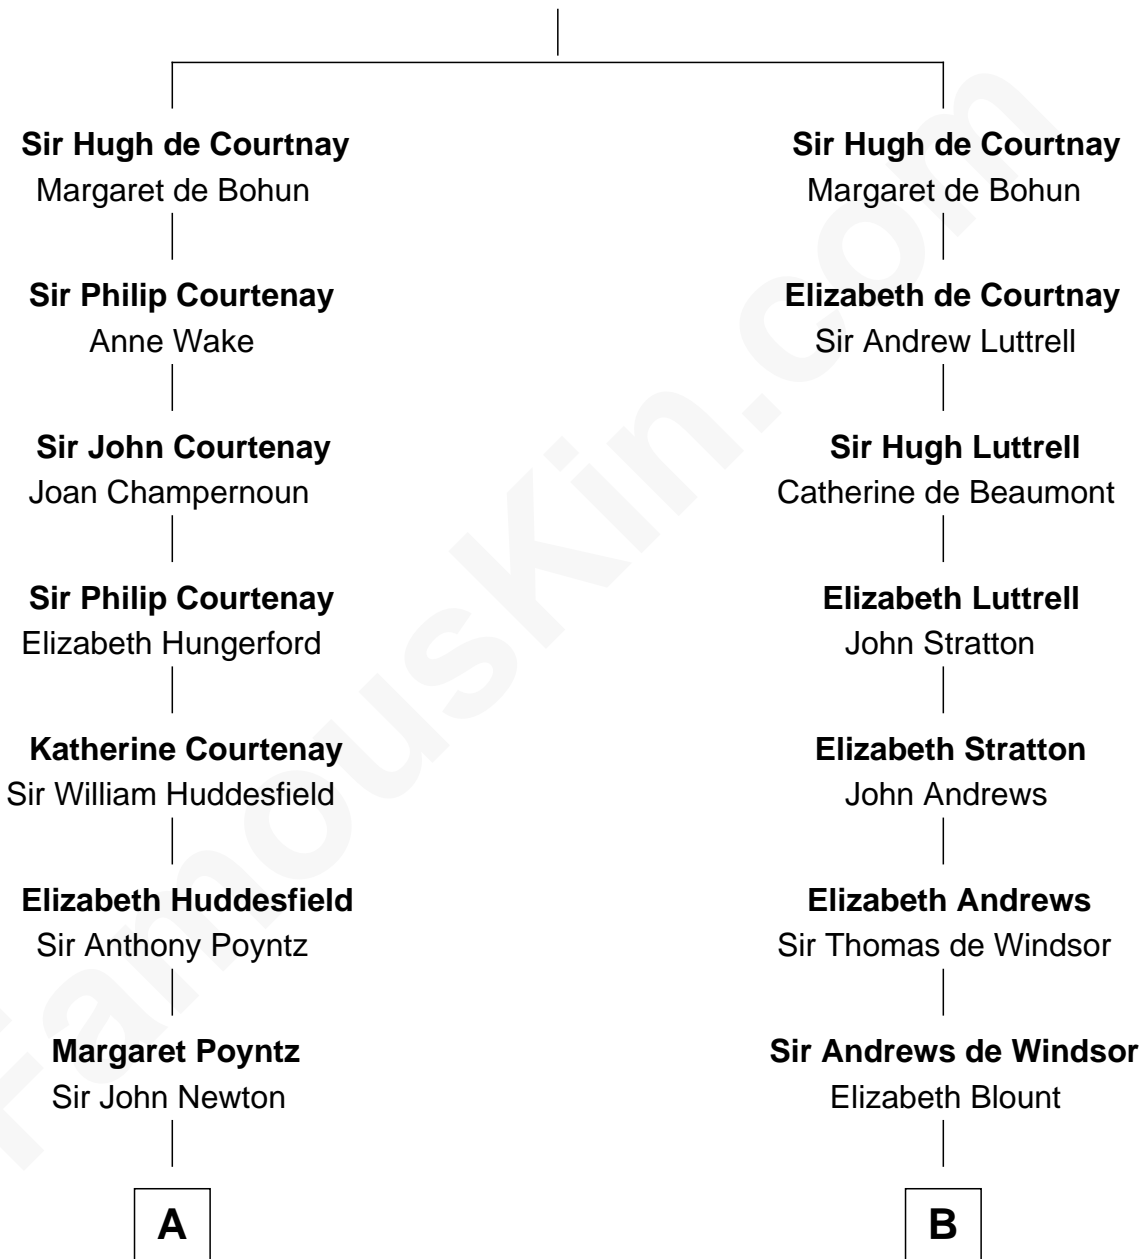

FamousKin.com Relationship Chart of

Prince William

Prince of Wales

21st cousin of

Mary Chapin Carpenter

Singer and Songwriter

Sir Hugh de Courtenay

Agnes de St. John

C

Rosalind Cecilia Caroline Bingham

James Albert Edward Hamilton

Cynthia Elinor Beatrix Hamilton

Albert Edward John Spencer

Edward John Spencer

Frances Ruth Burke Roche

Princess Diana Frances Spencer

Charles III, King of the United Kingdom

Prince William

Prince of Wales

D

Eliza Marshall

Harrison Robertson

Harrison Robertson

Mary L. Vawter