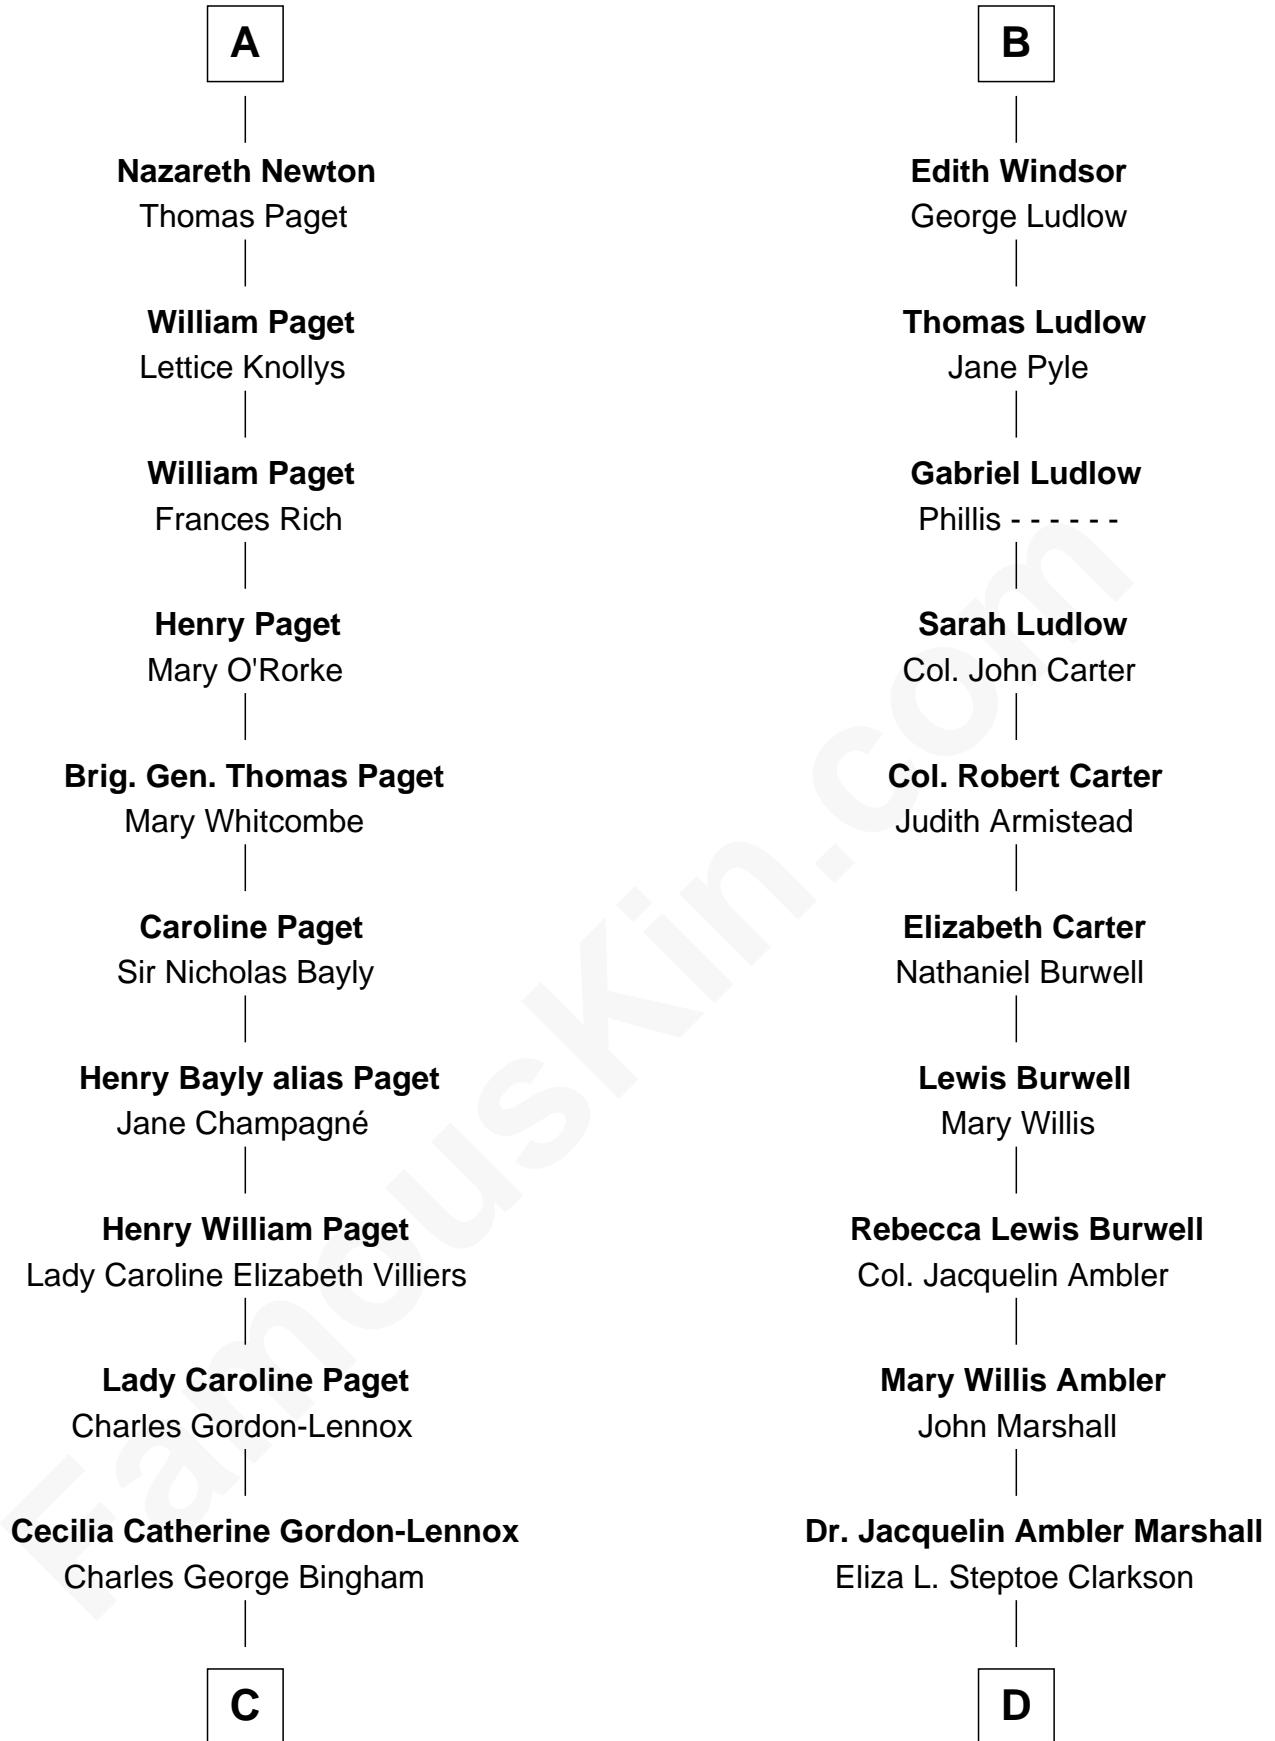

FamousKin.com Relationship Chart of

Prince William

Prince of Wales

21st cousin of

Mary Chapin Carpenter

Singer and Songwriter

Sir Hugh de Courtenay

Agnes de St. John

C

Rosalind Cecilia Caroline Bingham

James Albert Edward Hamilton

Cynthia Elinor Beatrix Hamilton

Albert Edward John Spencer

Edward John Spencer

Frances Ruth Burke Roche

Princess Diana Frances Spencer

Charles III, King of the United Kingdom

Prince William

Prince of Wales

D

Eliza Marshall

Harrison Robertson

Harrison Robertson

Mary L. Vawter