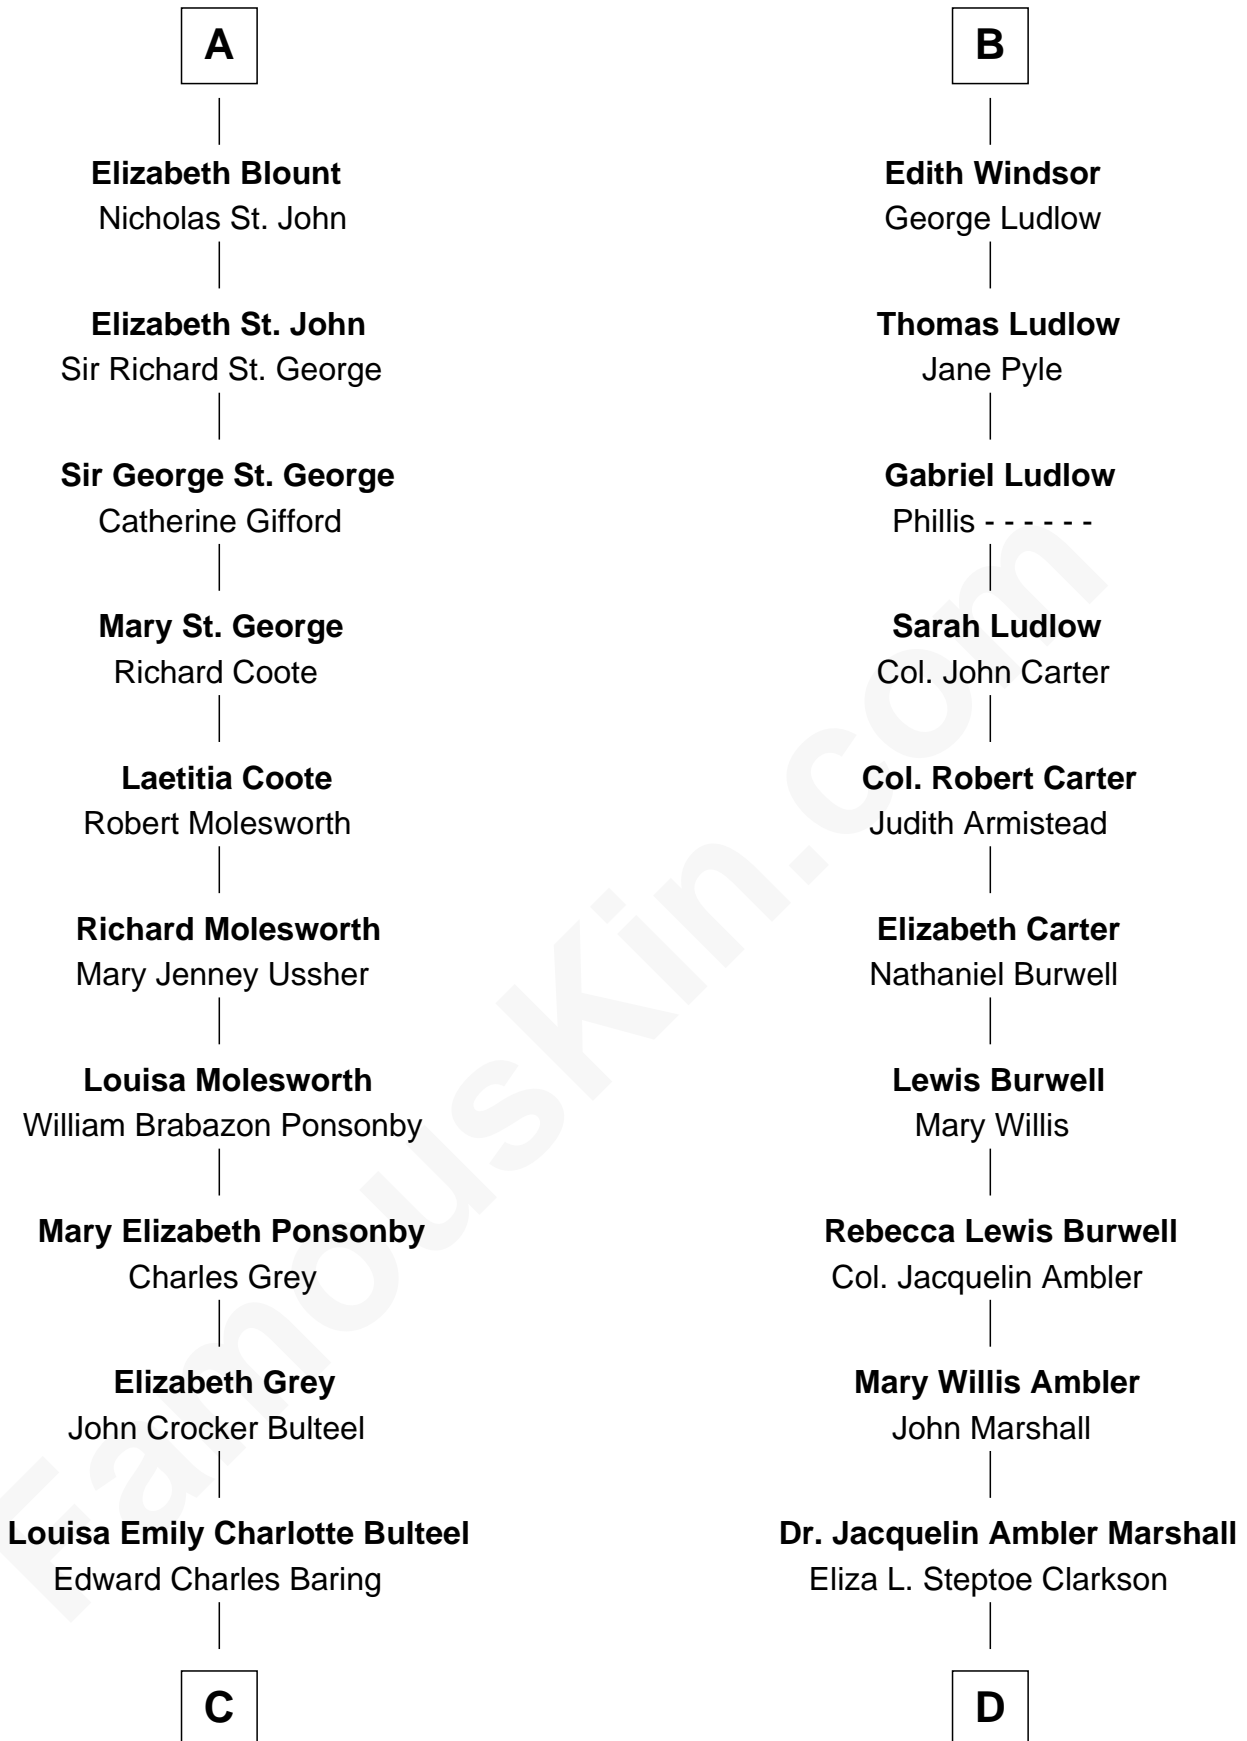

FamousKin.com Relationship Chart of

Prince William

Prince of Wales

21st cousin of

Mary Chapin Carpenter

Singer and Songwriter

Sir Thomas de Swynnerton

C

Margaret Baring
Charles Robert Spencer

Albert Edward John Spencer
Cynthia Elinor Beatrix Hamilton

Edward John Spencer
Frances Ruth Burke Roche

Princess Diana Frances Spencer
Charles III, King of the United Kingdom