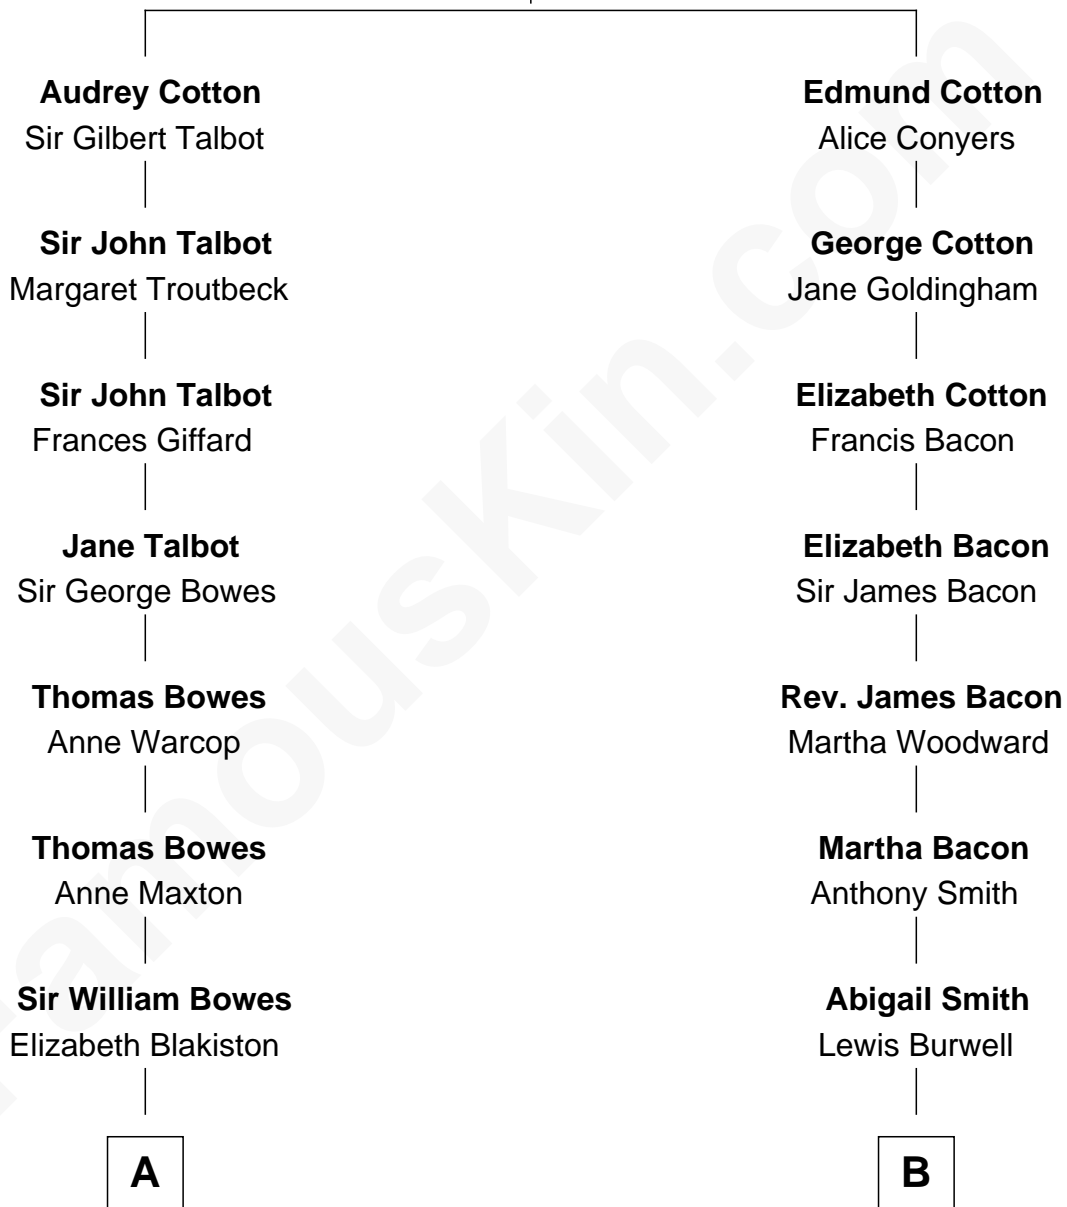

FamousKin.com Relationship Chart of

Prince William

Prince of Wales

16th cousin of

Mary Chapin Carpenter

Singer and Songwriter

William Cotton

Alice Abbott

A

Sir George Bowes

Mary Gilbert

Mary Eleanor Bowes

John Lyon

Thomas Lyon-Bowes

Mary Elizabeth L. R. Carpenter

Thomas George Lyon-Bowes