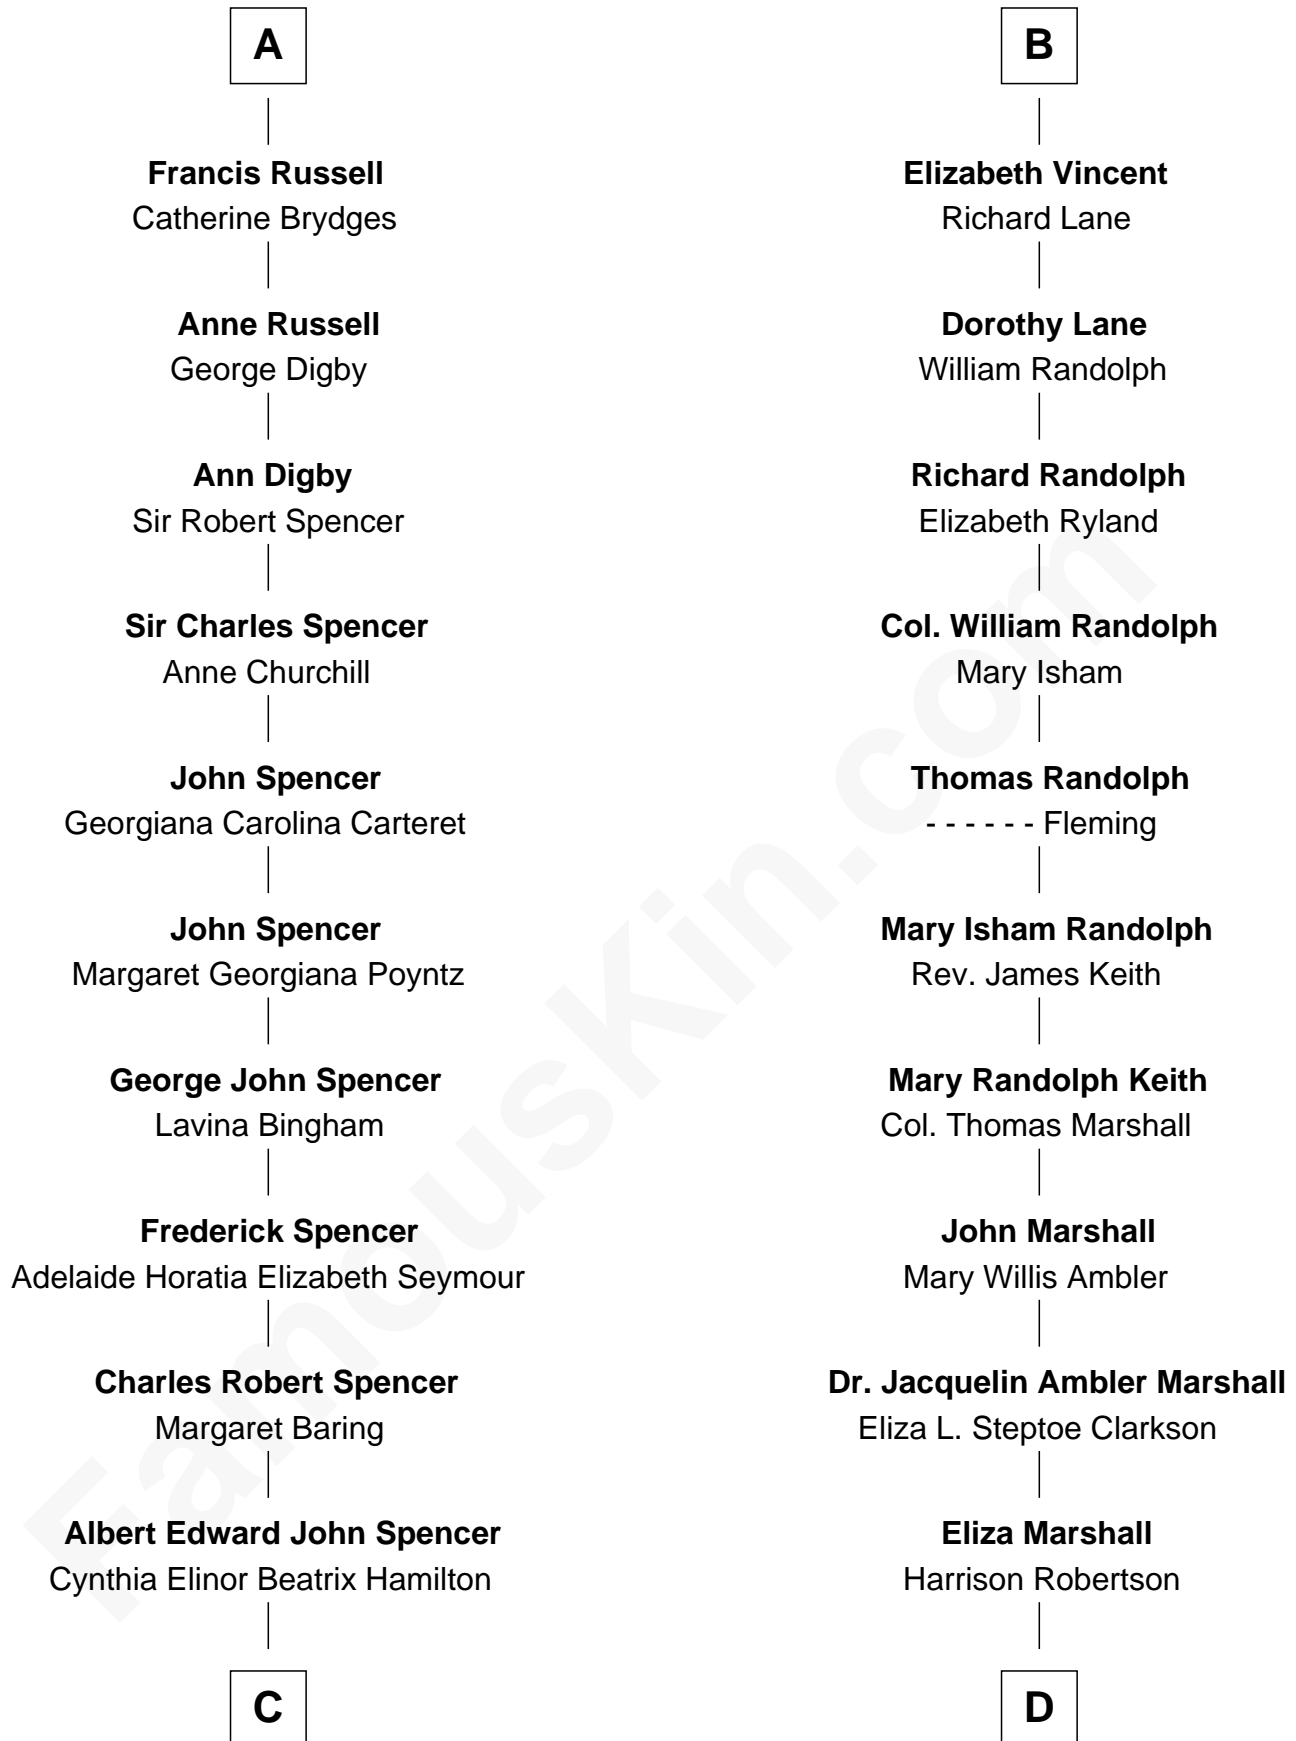

FamousKin.com Relationship Chart of

Prince William

Prince of Wales

19th cousin 1 time removed of

Mary Chapin Carpenter

Singer and Songwriter

Sir Robert Howard

Margaret de Scales

C

Edward John Spencer
Frances Ruth Burke Roche

Princess Diana Frances Spencer
Charles III, King of the United Kingdom

Prince William
Prince of Wales

D

Harrison Robertson
Mary L. Vawter

Harrison Marshall Robertson
Mary MacKenzie