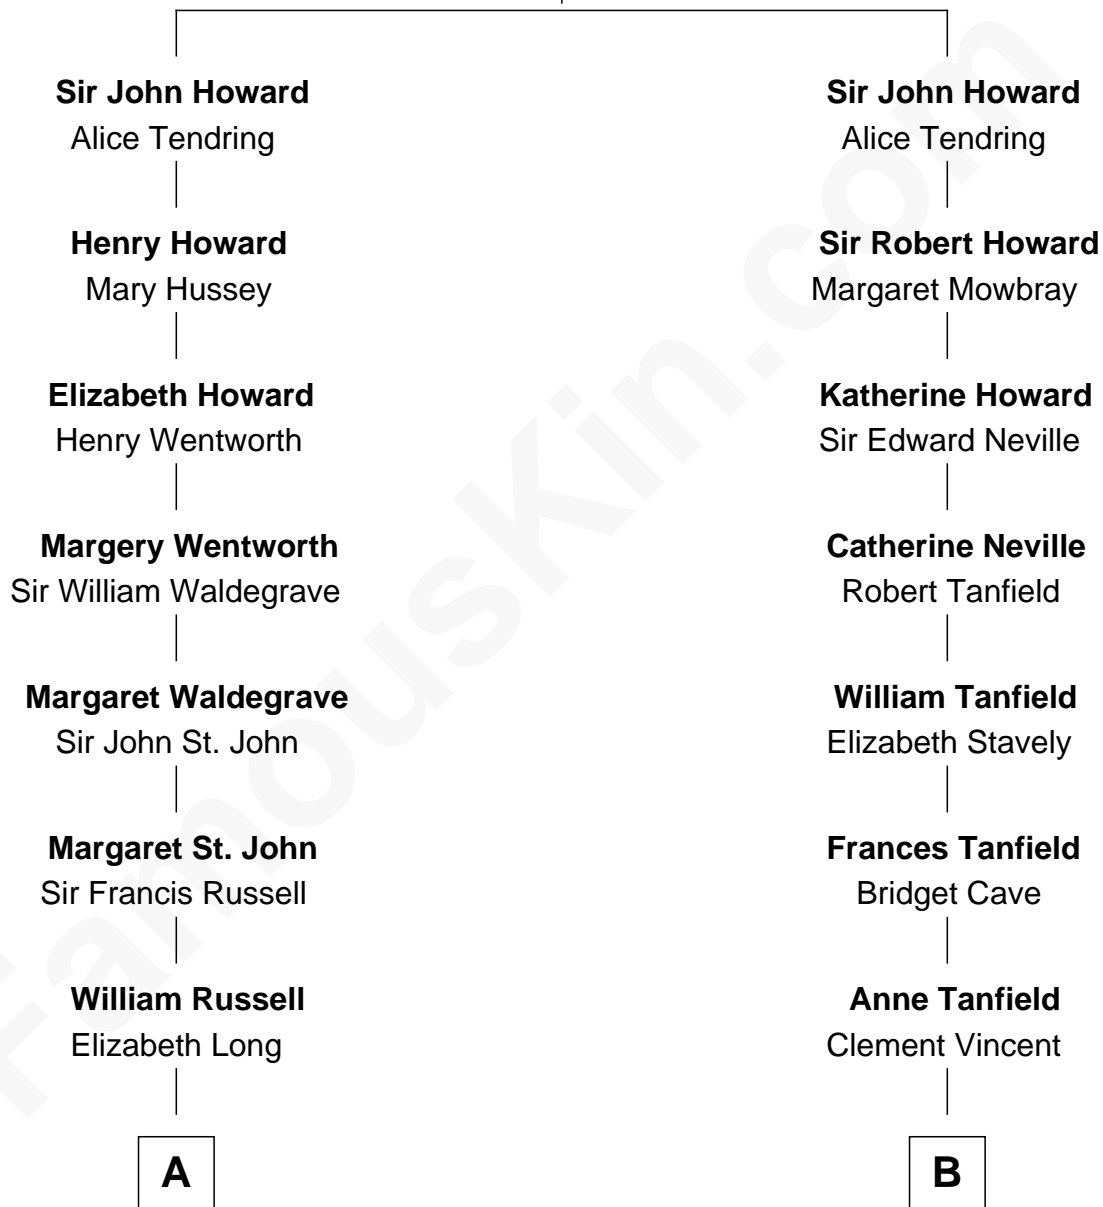

FamousKin.com Relationship Chart of

Prince William

Prince of Wales

19th cousin 1 time removed of

Mary Chapin Carpenter

Singer and Songwriter

Sir Robert Howard

Margaret de Scales

C

Edward John Spencer
Frances Ruth Burke Roche

Princess Diana Frances Spencer
Charles III, King of the United Kingdom

Prince William
Prince of Wales

D

Harrison Robertson
Mary L. Vawter

Harrison Marshall Robertson
Mary MacKenzie