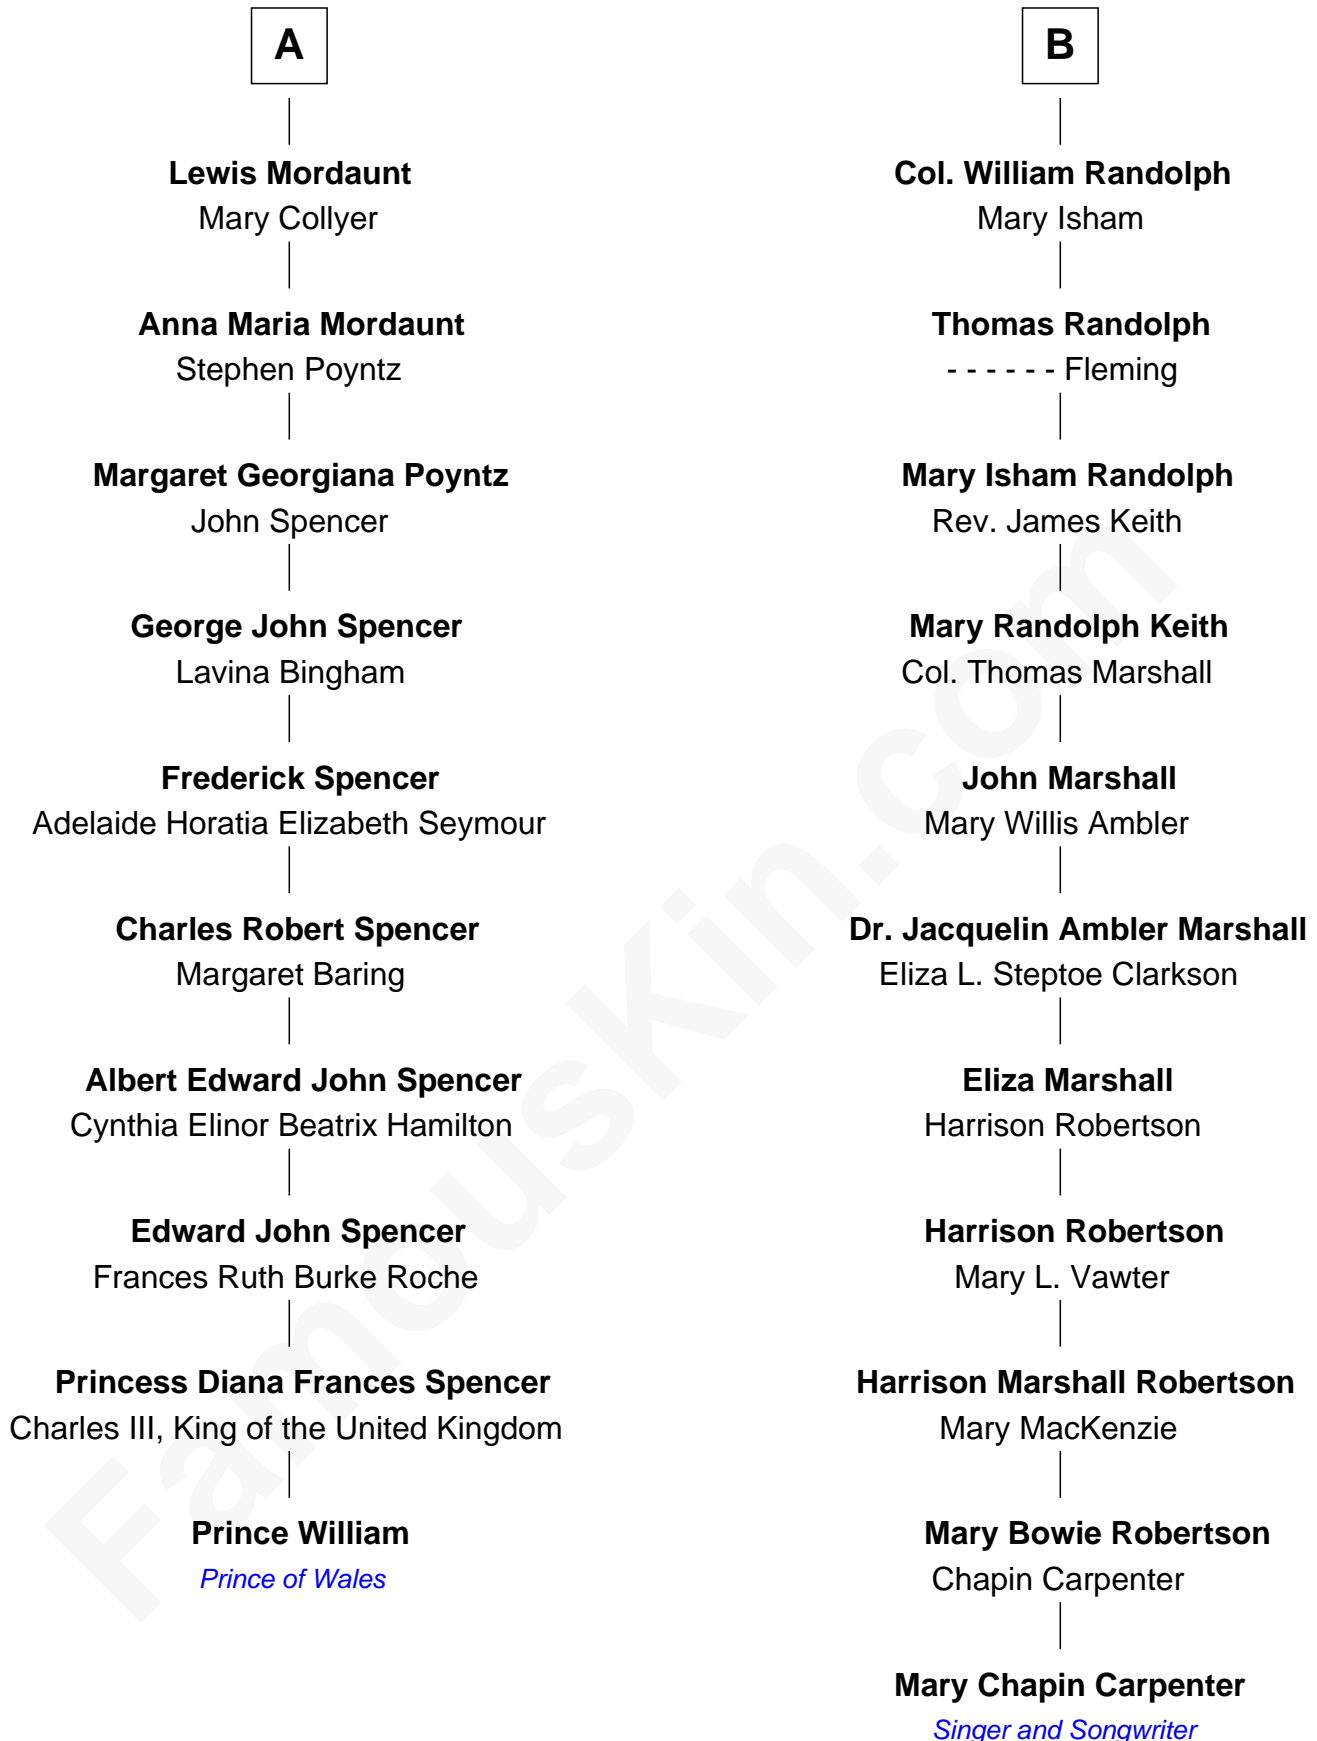

**FamousKin.com**  
**Relationship Chart of**  
**Prince William**  
*Prince of Wales*

16th cousin 1 time removed of  
**Mary Chapin Carpenter**  
*Singer and Songwriter*

William photo by [InSapphoWeTrust](#) [\(CC BY-SA 2.0\)](#)